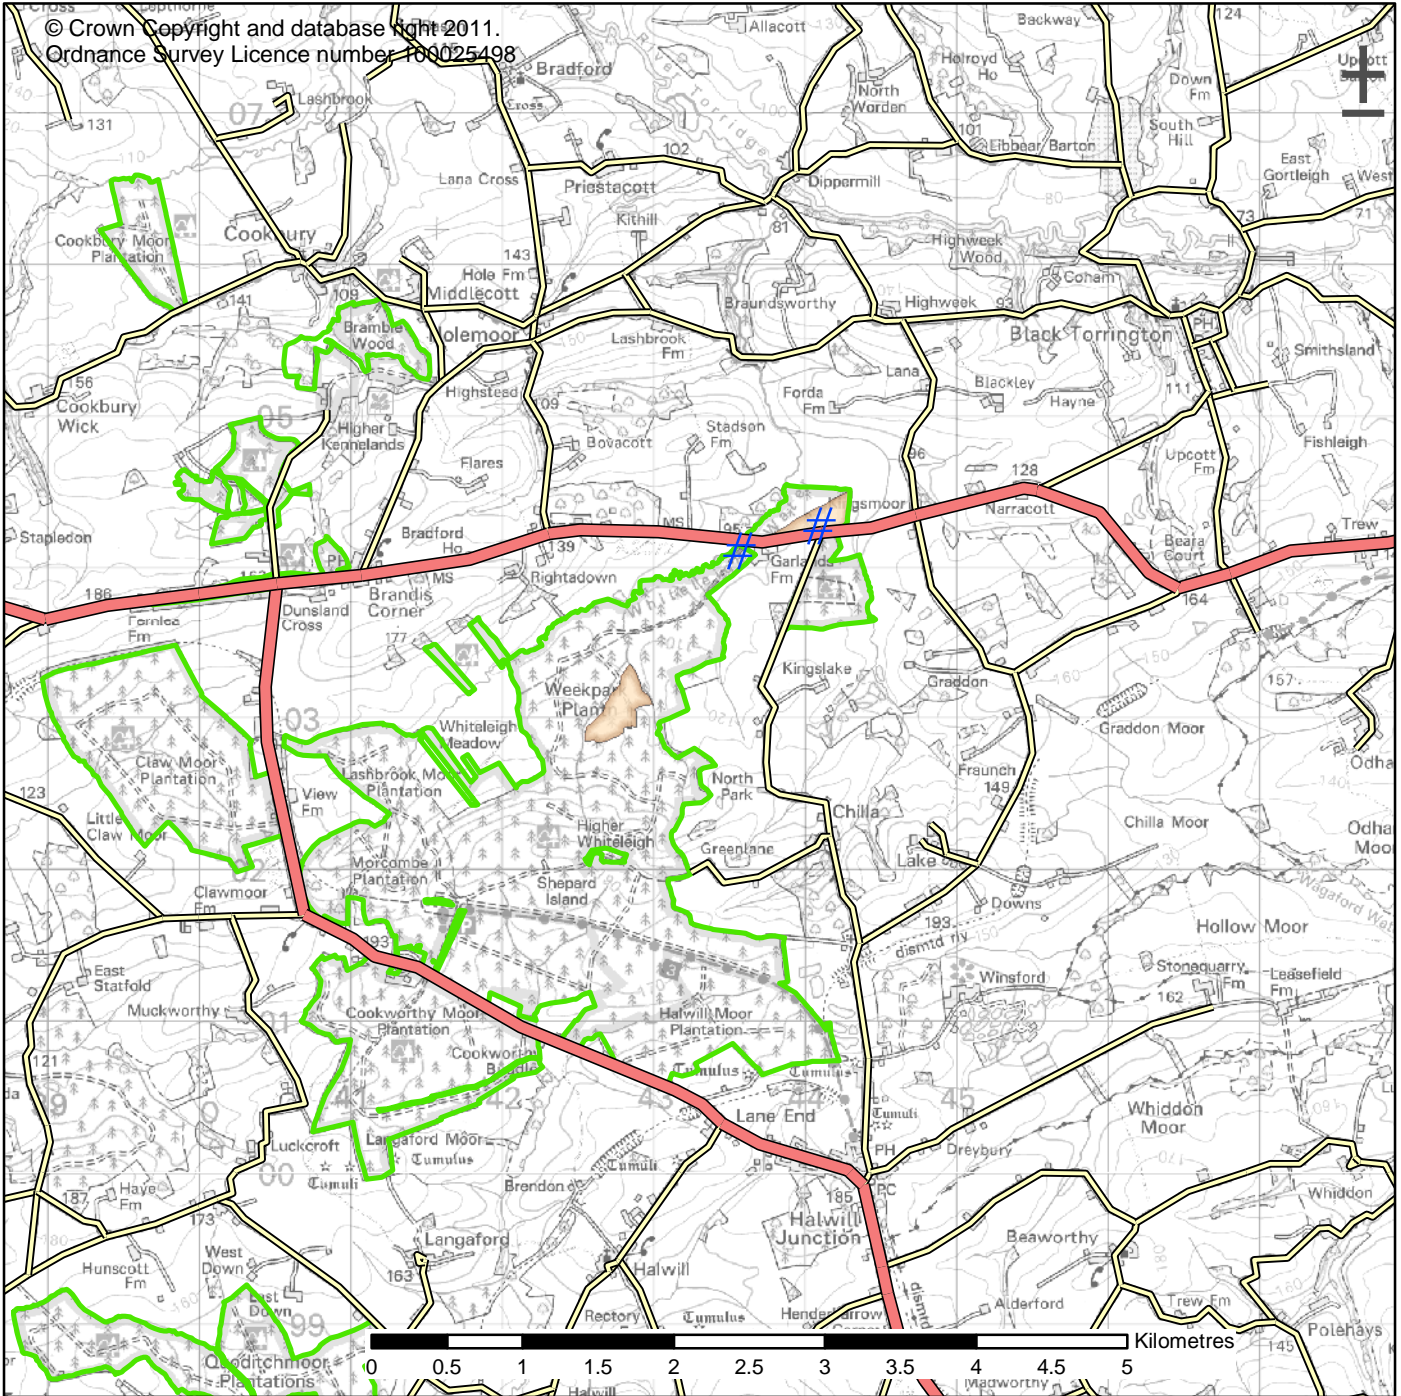

© Crown Copyright and database right 2011.
 Ordnance Survey Licence number 100025498

Forestry Commission England

Location Map

A4 Scale: 1:50,000

Forest District: PENINSULA
 Forest Name: Halwill, Clawmoor, Winsford, Croftmoor
 Contract Name: Halwill Weekpark
 Contract No: Lot 5 West Devon
 Prepared By -
 Date Prepared -

Contact No:

#	Access Point	■	Fell
—	Main Road	■	Thin
—	Minor Road	■	Contract Buffer
□	Management Area		

COLOUR MAPS MUST NOT BE PHOTOCOPIED IN BLACK & WHITE