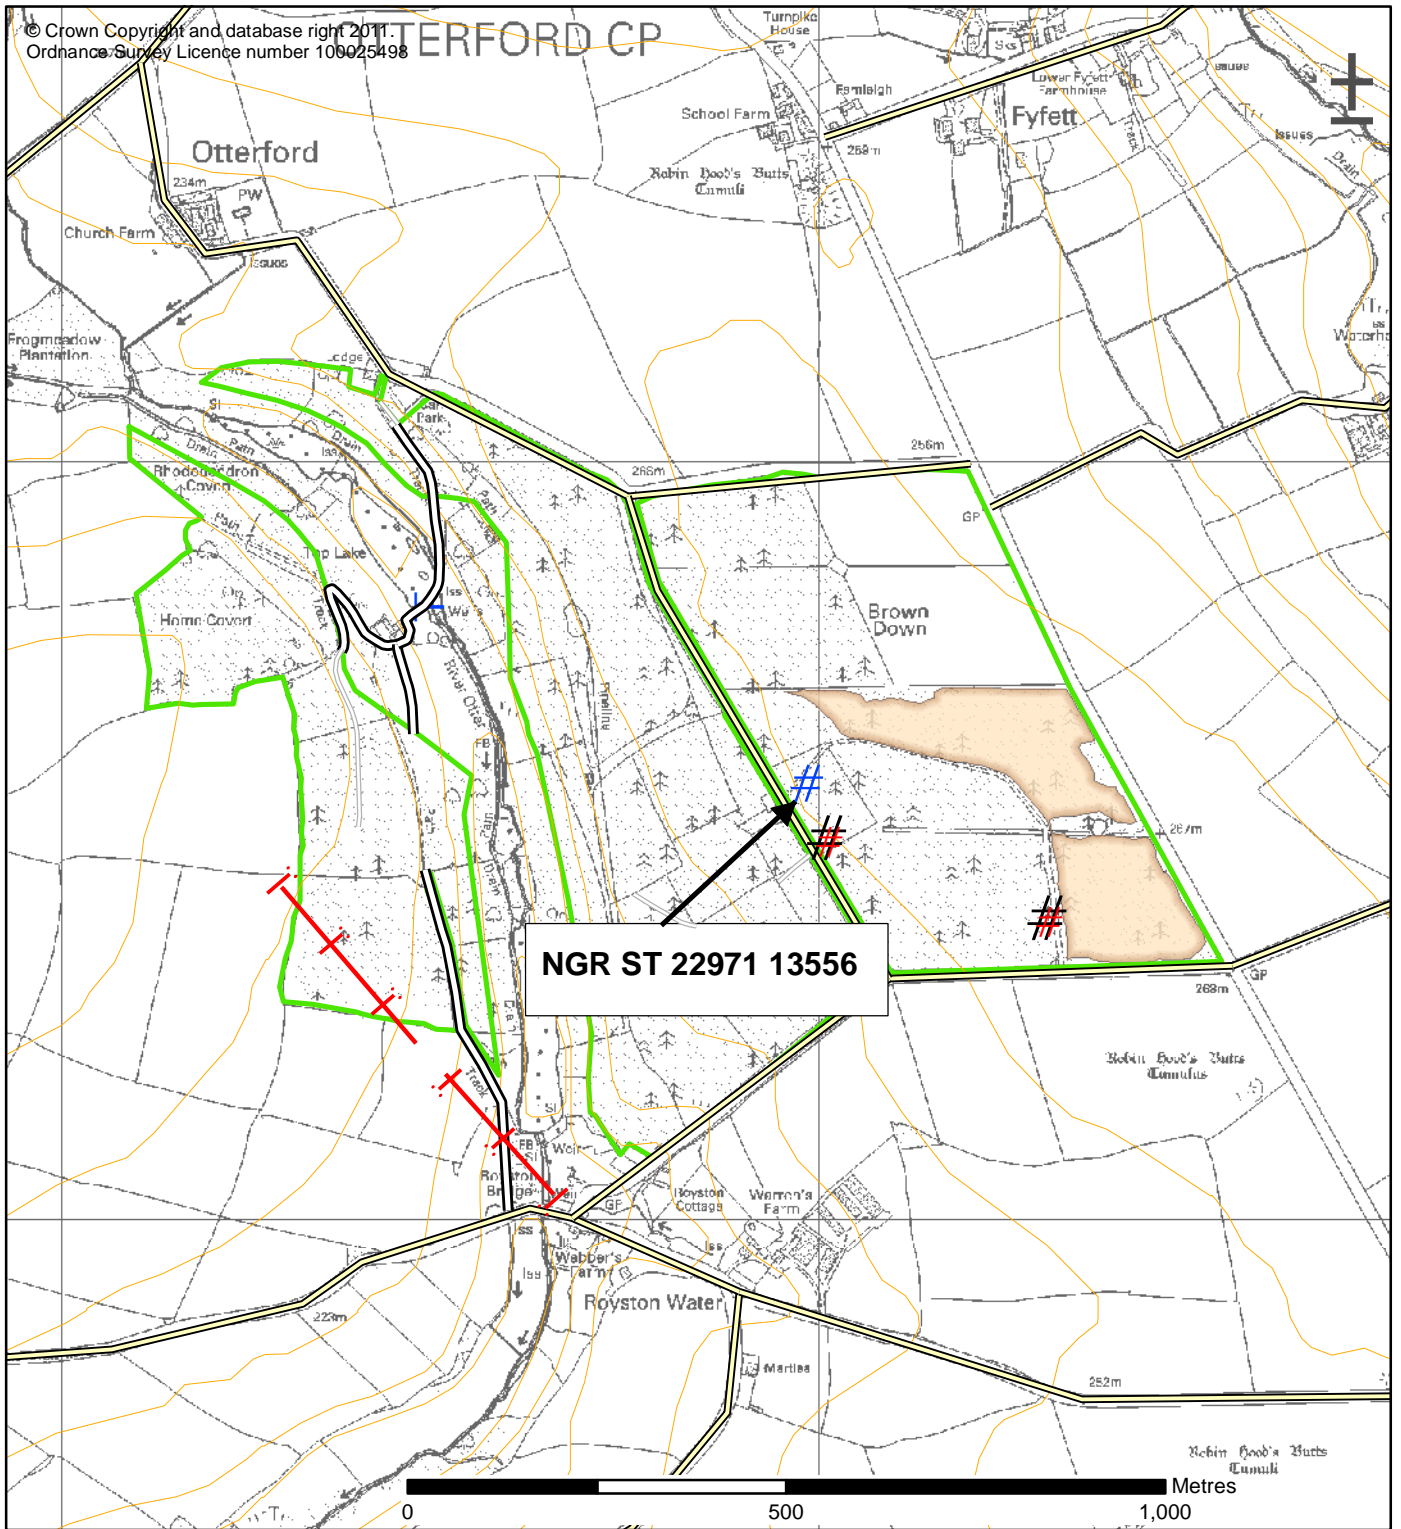

OTTERFORD CP

Roads and Access Map

Forest District: PENINSULA
 Forest Name: Otterford, South Cleave
 Contract Name: Otterford
 Contract No: Lot 2 East Devon
 Map No -
 Prepared By -
 Contact No:
 Date Prepared -

- | | | | |
|--|---------------------------|--|-----------------|
| | Bridge | | Contours |
| | FC Road | | Management Area |
| | FC Ride | | Other |
| | Powerline OH | | Fell |
| | FC Warning/Diversion Sign | | Thin |
| | Access Point | | Contract Buffer |
| | Minor Road | | |