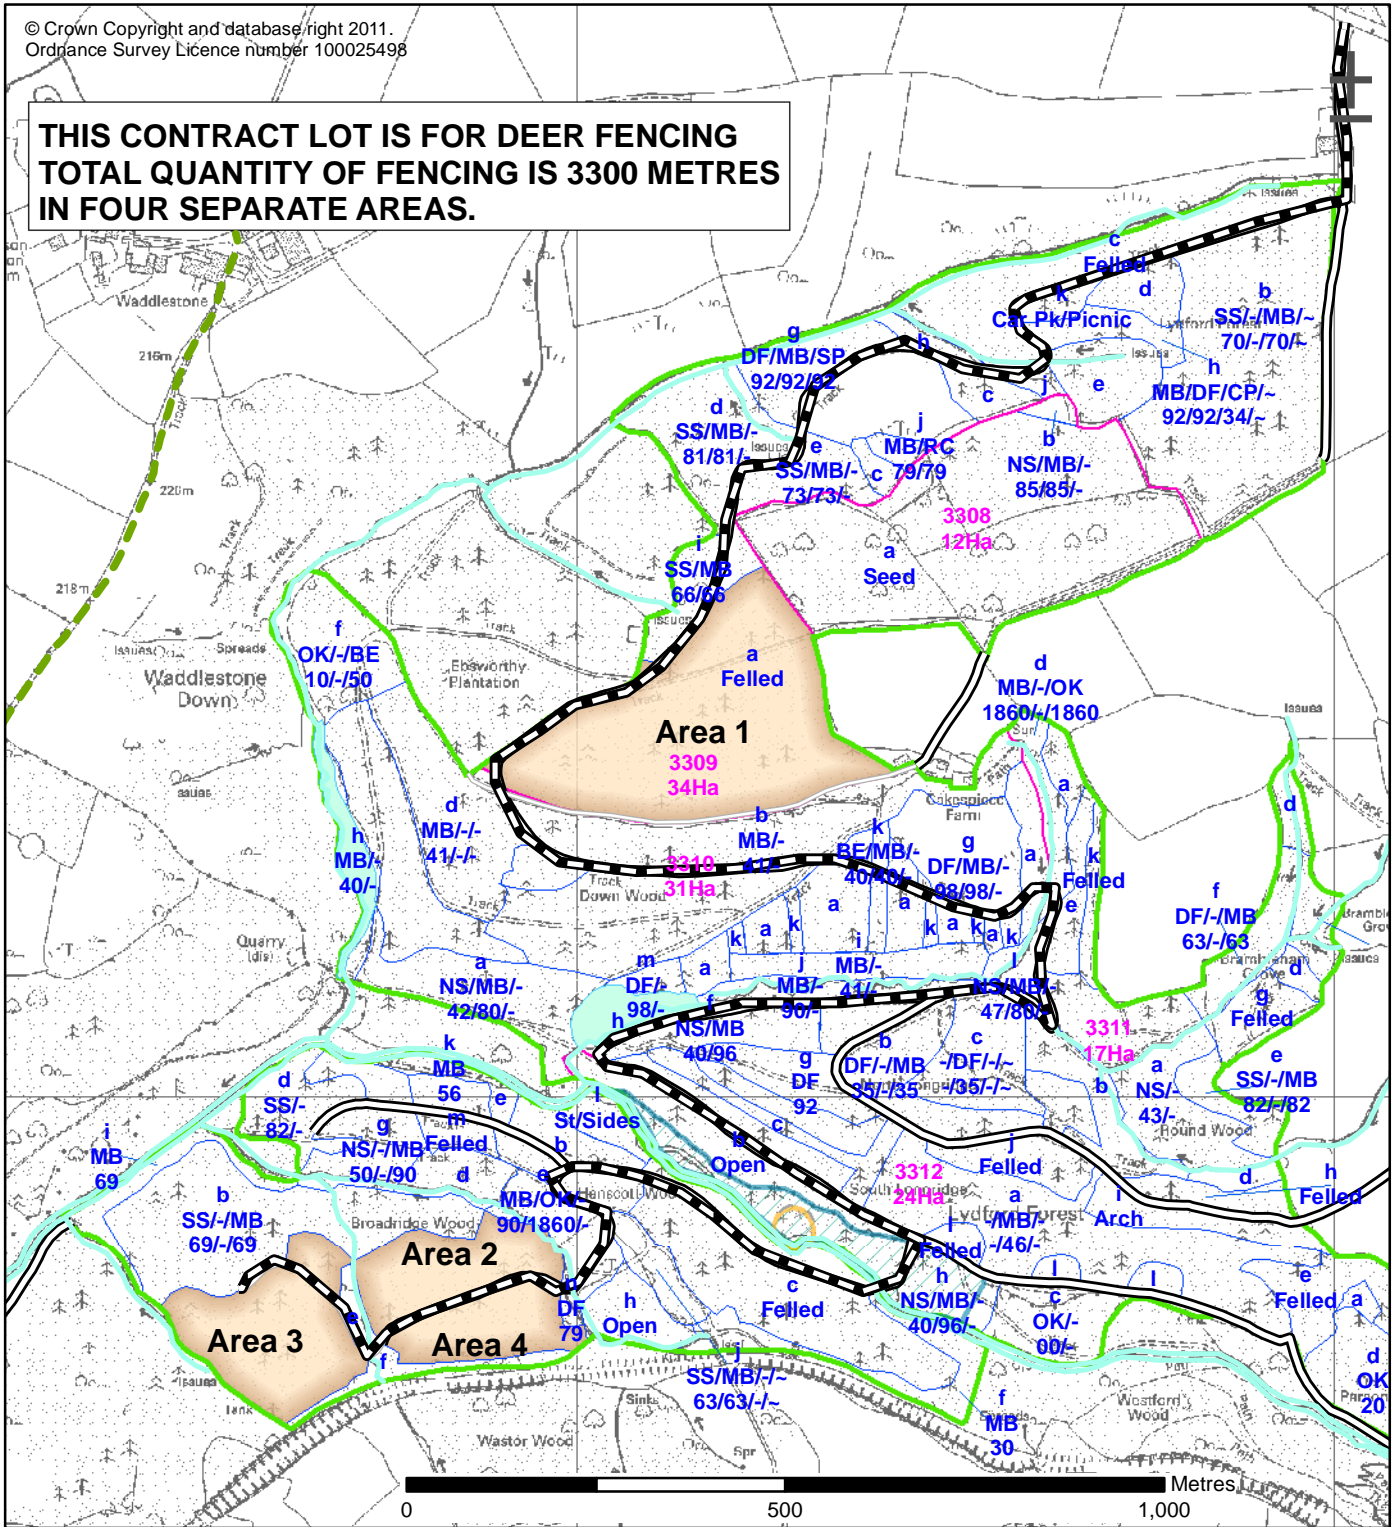

**THIS CONTRACT LOT IS FOR DEER FENCING  
 TOTAL QUANTITY OF FENCING IS 3300 METRES  
 IN FOUR SEPARATE AREAS.**

**Operations Map**

Forest District: PENINSULA  
 Forest Name: Burley Down, Lydford, Brentor  
 Contract Name: Lydford Fencing  
 Contract No: Lot 21 West Devon  
 Map No -  
 Prepared By -  
 Contact No:  
 Date Prepared -

	Heritage Designation	<b>Text</b>	Compartment Labels
	Heritage Sites		Locator Lines
	Open Water		Management Area
	FC Road		Compartments
	FC Ride		Sub-Compartments
	Watercourse		Other
	Public Right of Way		Fell
	Access Route		Thin
<b>Text</b>	Labels		Contract Buffer