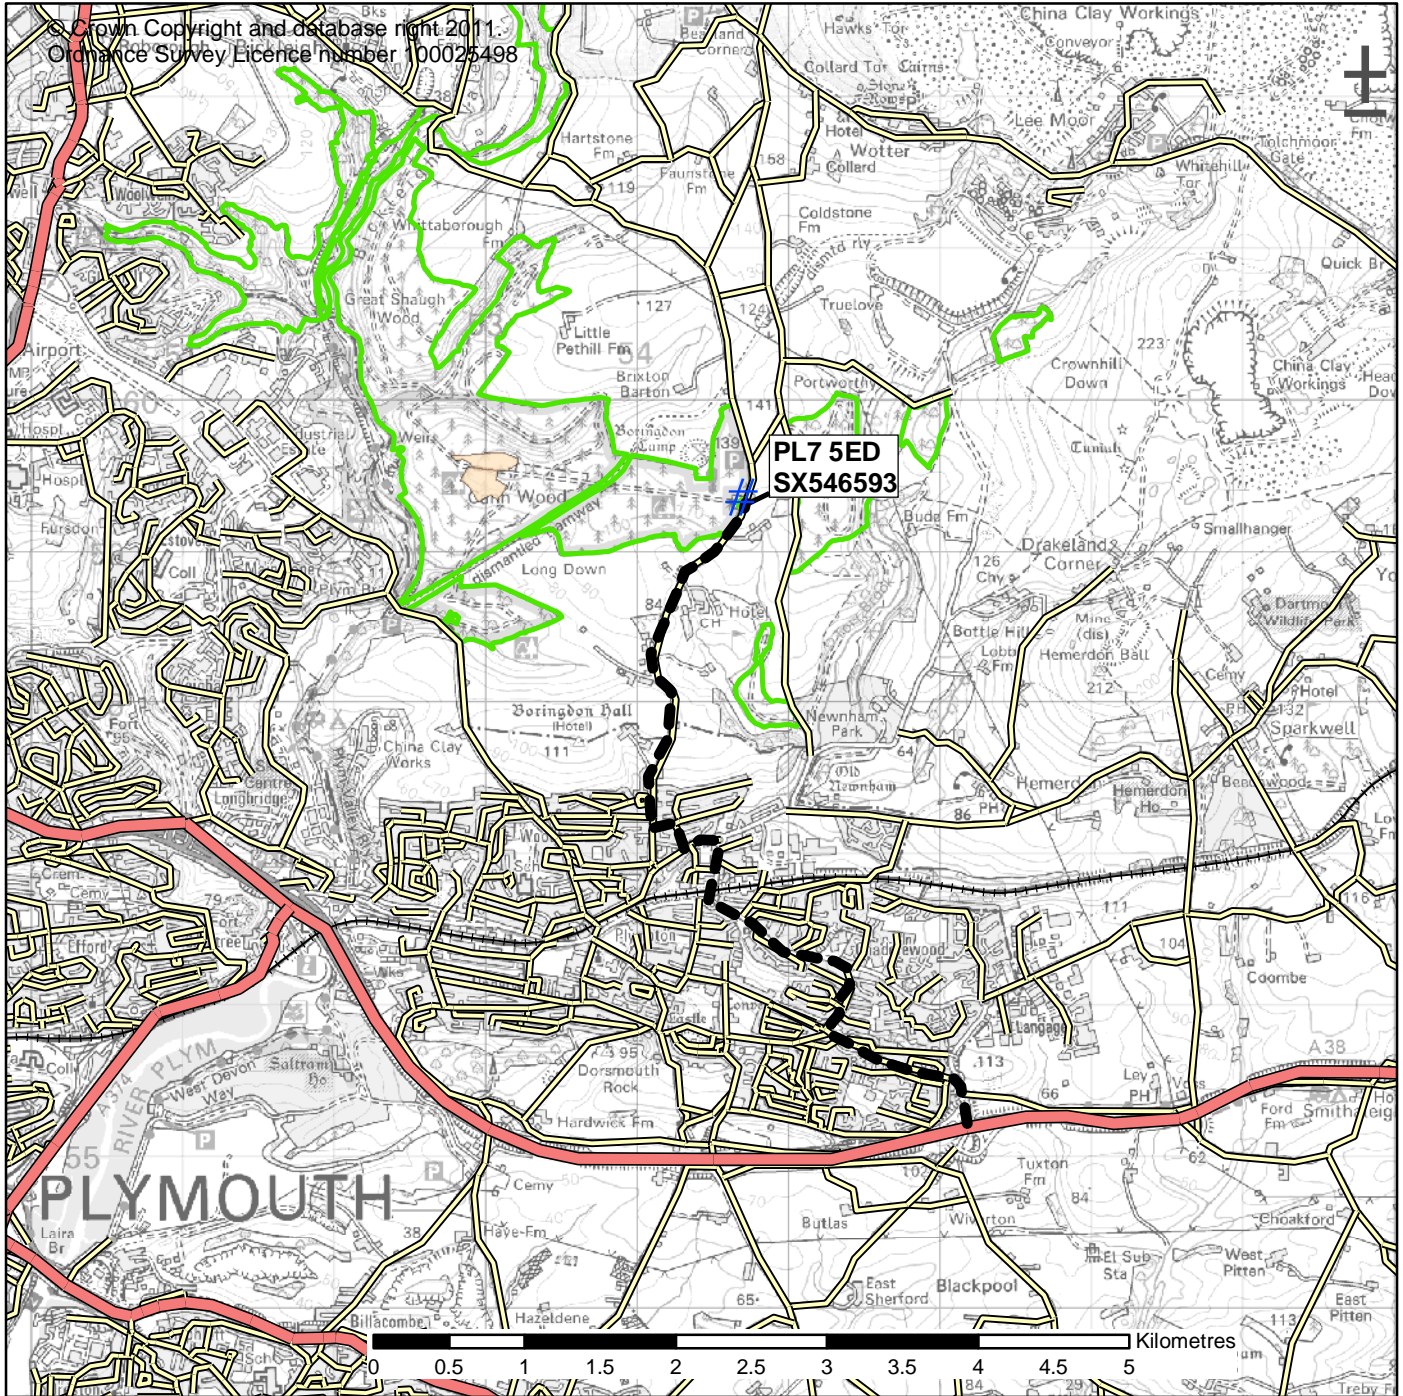

© Crown Copyright and database right 2011.  
 Ordnance Survey Licence number 100025498

**Forestry Commission England** **Location Map** A4 Scale: 1:50,000

Forest District: PENINSULA  
 Forest Name: Plym Main block, Browns Wood  
 Contract Name: Cann: north+south of road  
 Contract No: Lot 18 Dartmoor  
 Prepared By - Contact No:  
 Date Prepared -

Route - Agreed	Management Area
Access Point	Fell
Main Road	Thin
Minor Road	Contract Buffer
Railway	

COLOUR MAPS MUST NOT BE PHOTOCOPIED IN BLACK & WHITE