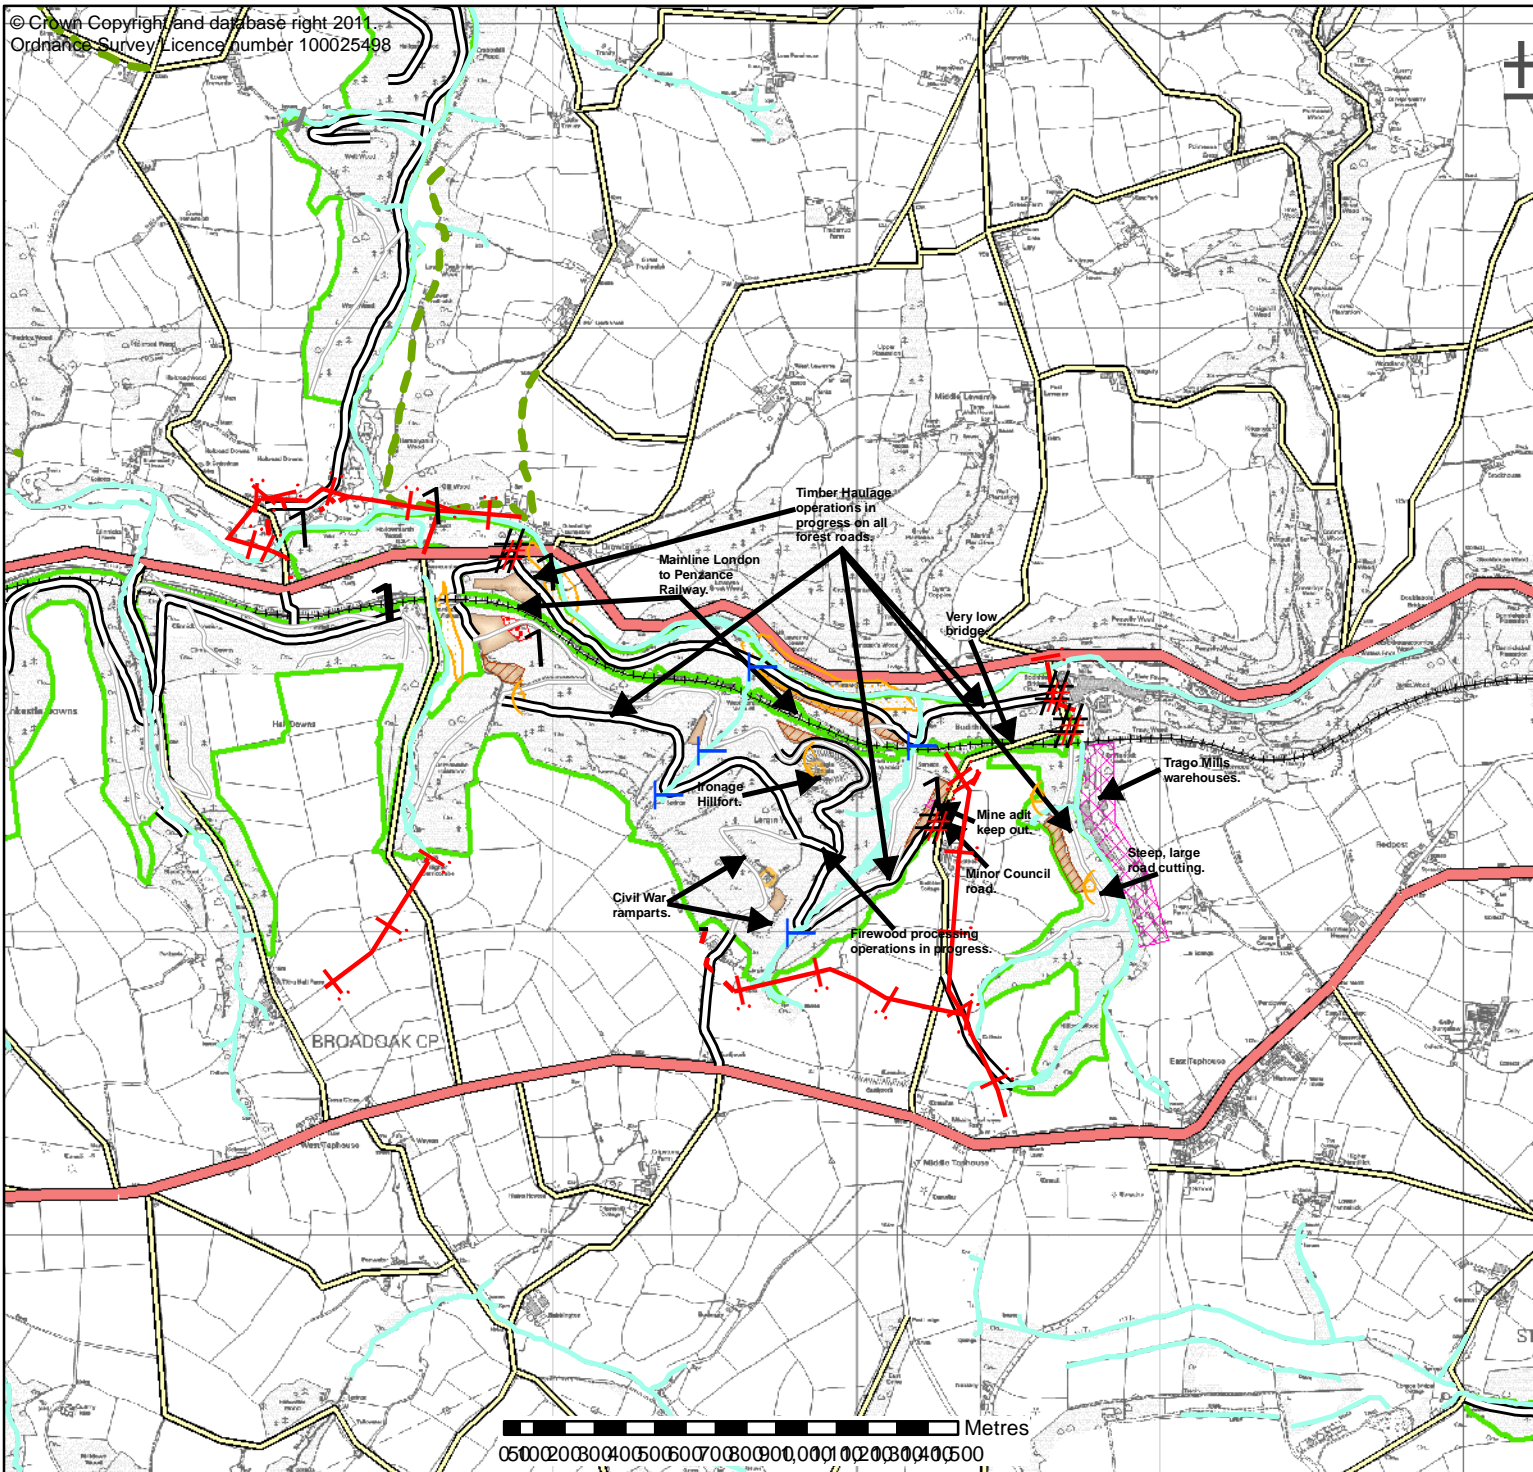

Constraints and Hazards Map

Forest District: PENINSULA
 Forest Name: Clinnicks, Largin, Boconnocs, Home
 Contract No: Lot 16 Cornwall
 Contract Name: Largin & Bodithiel
 Map No -
 Prepared By -
 Contact No:
 Date Prepared -

A4 Scale:
 1:25,000

- Heritage Sites
- Steep Ground Area
- No Go Area
- Mine area
- Conservation Area (FC)
- FC Road
- FC Ride
- Watercourse
- Public Right of Way
- Powerline UG
- Powerline OH
- Fence Line
- Mine shaft
- Mast/Aerial/Windfarm
- FC Warning/Diversion Sign
- Conservation Point (FC)
- Bridge/Culvert/Ford
- Main Road
- Minor Road
- Railway
- Contours
- Management Area
- Other
- Fell