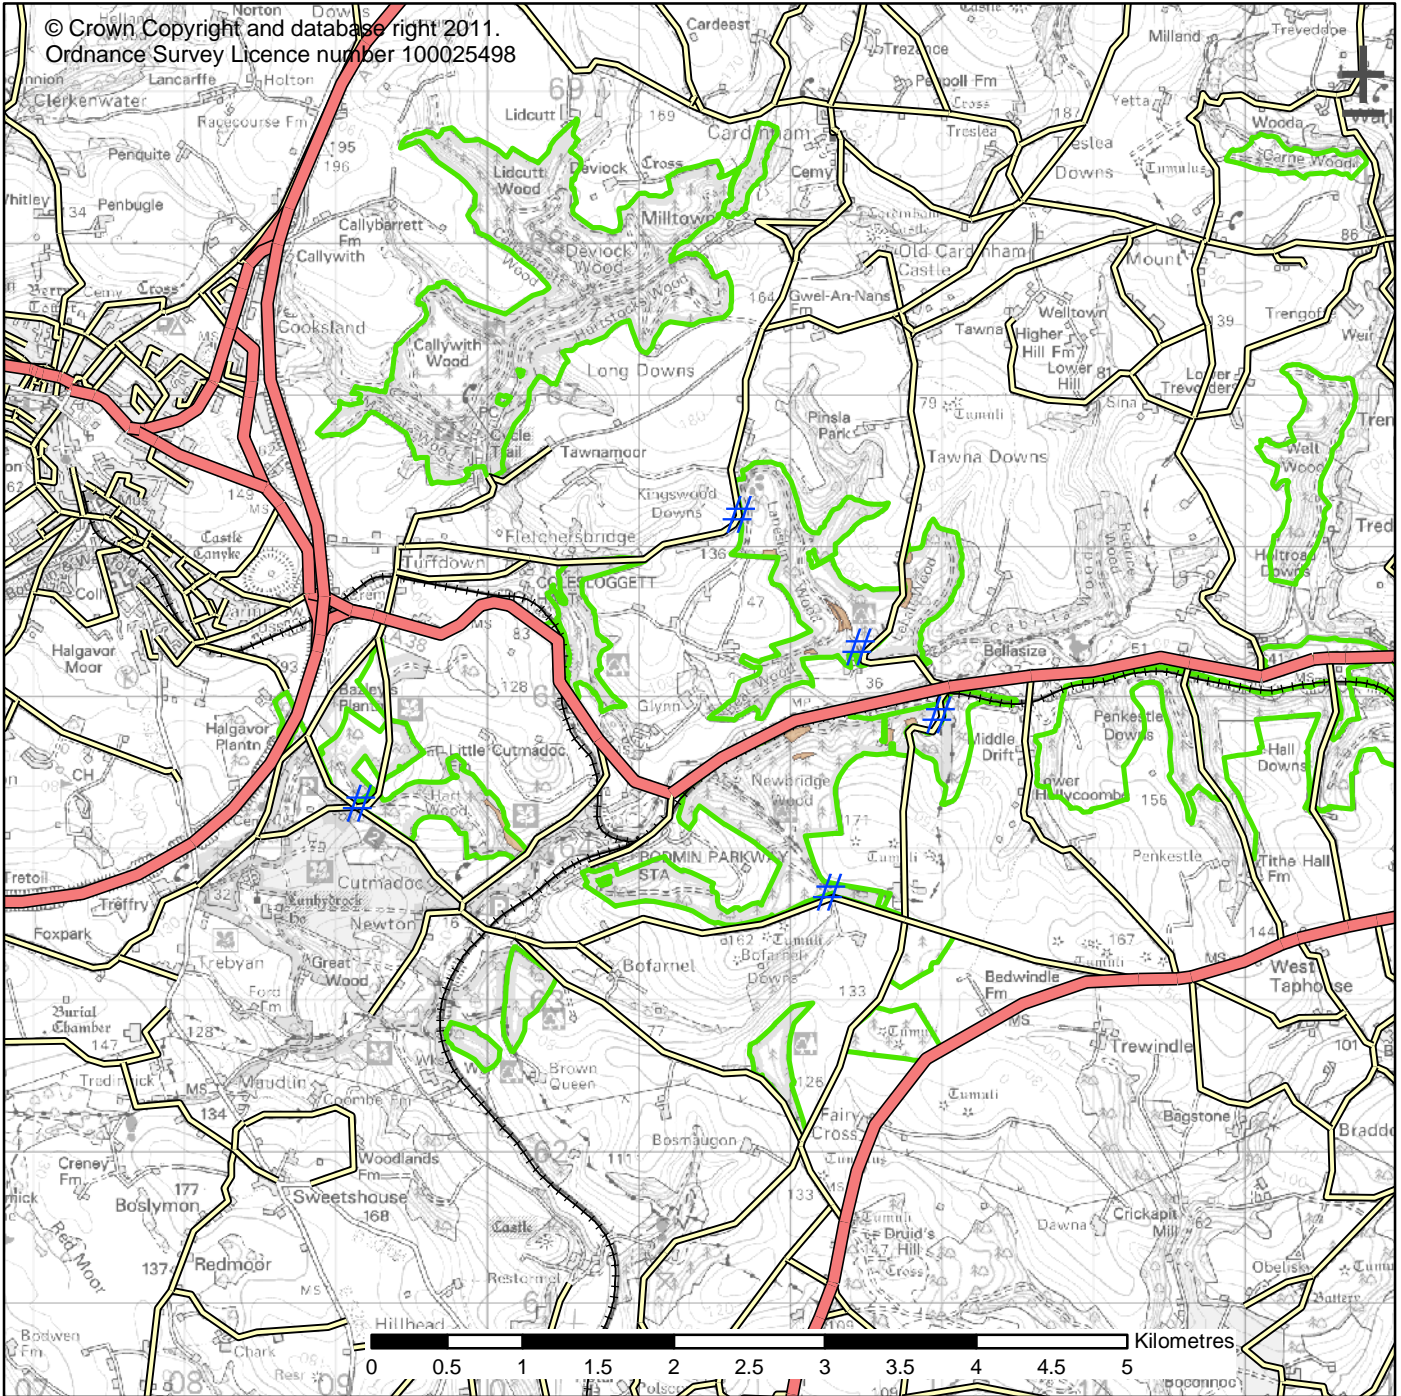

© Crown Copyright and database right 2011.
 Ordnance Survey Licence number 100025498

Forestry Commission
 England

Location Map

A4 Scale:
 1:50,000

Forest District: PENINSULA
 Forest Name: Newbridge, IronMine, Hartwood
 Contract Name: NewbridgeLaneskinHartwood
 Contract No: Lot 15 Cornwall
 Prepared By -
 Date Prepared -

Contact No:

#	Access Point		Management Area
	Main Road		Fell
	Minor Road		Thin
	Railway		Contract Buffer

COLOUR MAPS MUST NOT BE PHOTOCOPIED IN BLACK & WHITE