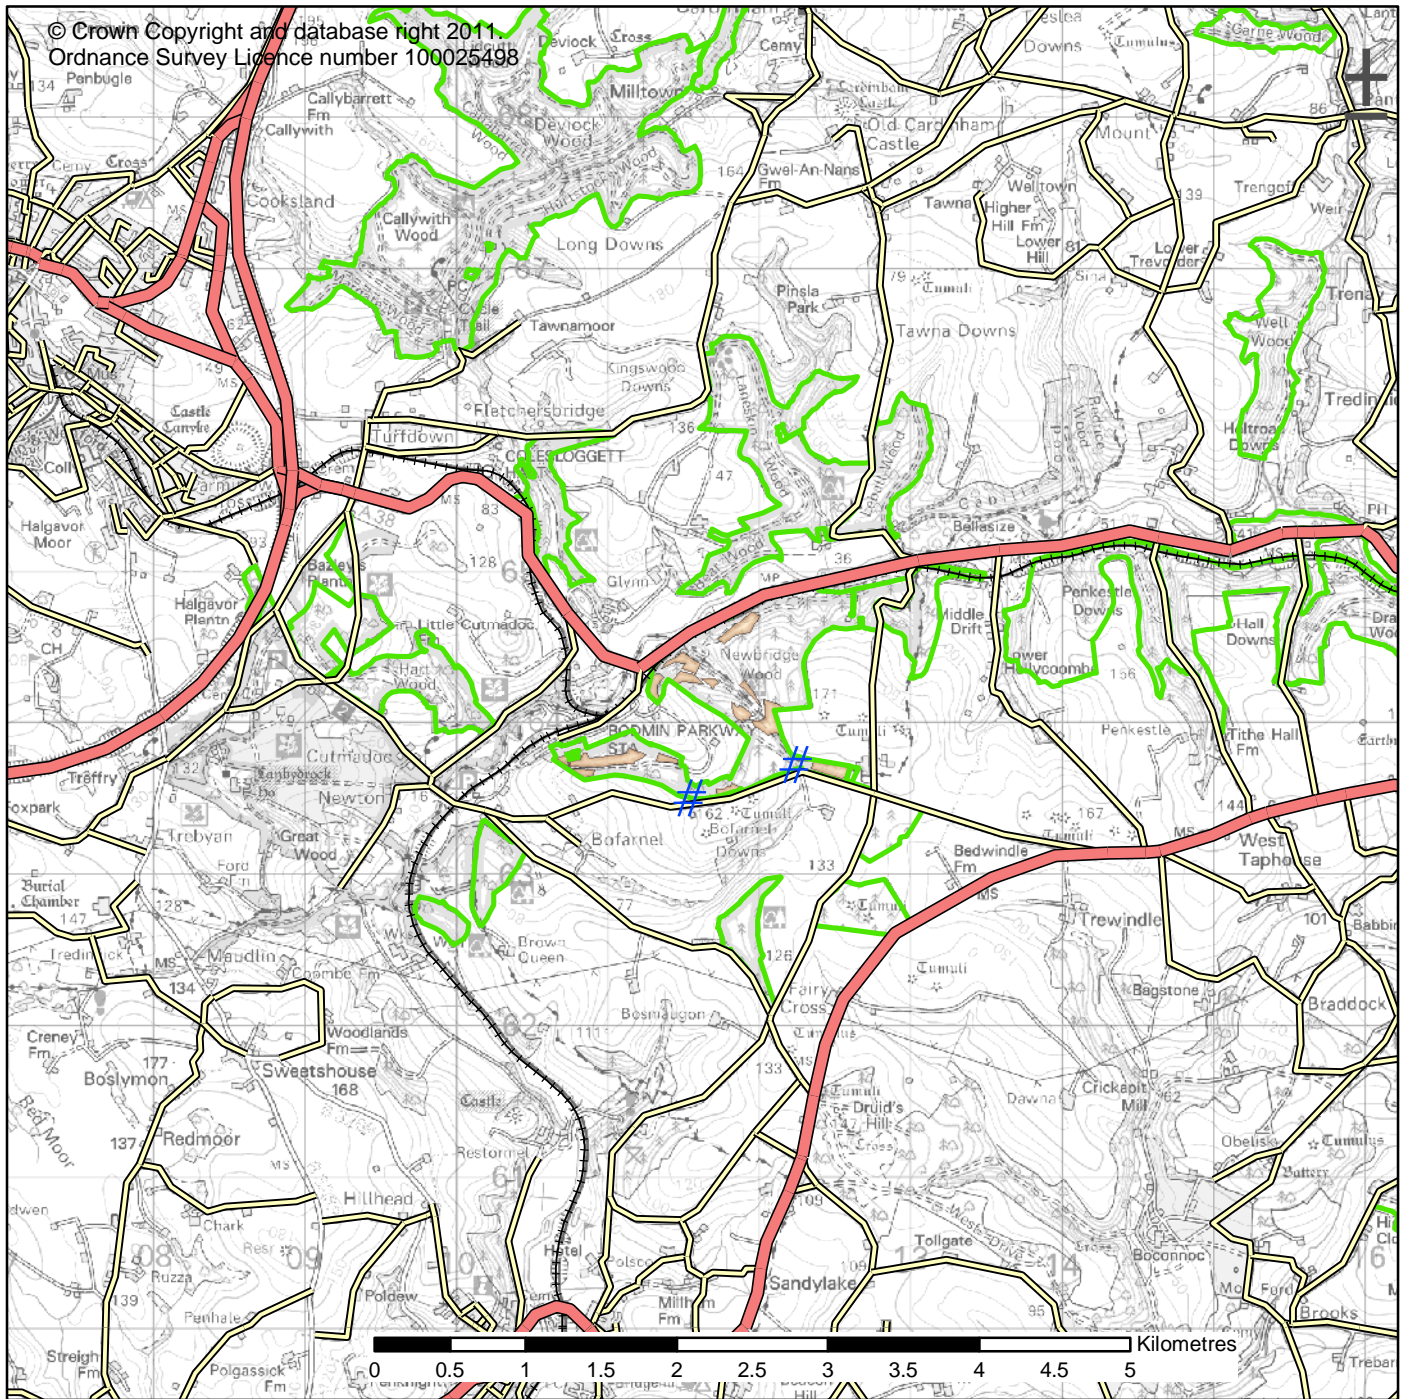

© Crown Copyright and database right 2011.
 Ordnance Survey Licence number 100025498

Forestry Commission
 England

Location Map

A4 Scale:
 1:50,000

Forest District: PENINSULA
 Forest Name: Newbridge, IronMine, Hartwood
 Contract Name: Branstone & Newbridge
 Contract No: Lot 14 Cornwall
 Prepared By -
 Date Prepared -

Contact No:

#	Access Point		Management Area
	Main Road		Fell
	Minor Road		Thin
	Railway		Contract Buffer

COLOUR MAPS MUST NOT BE PHOTOCOPIED IN BLACK & WHITE