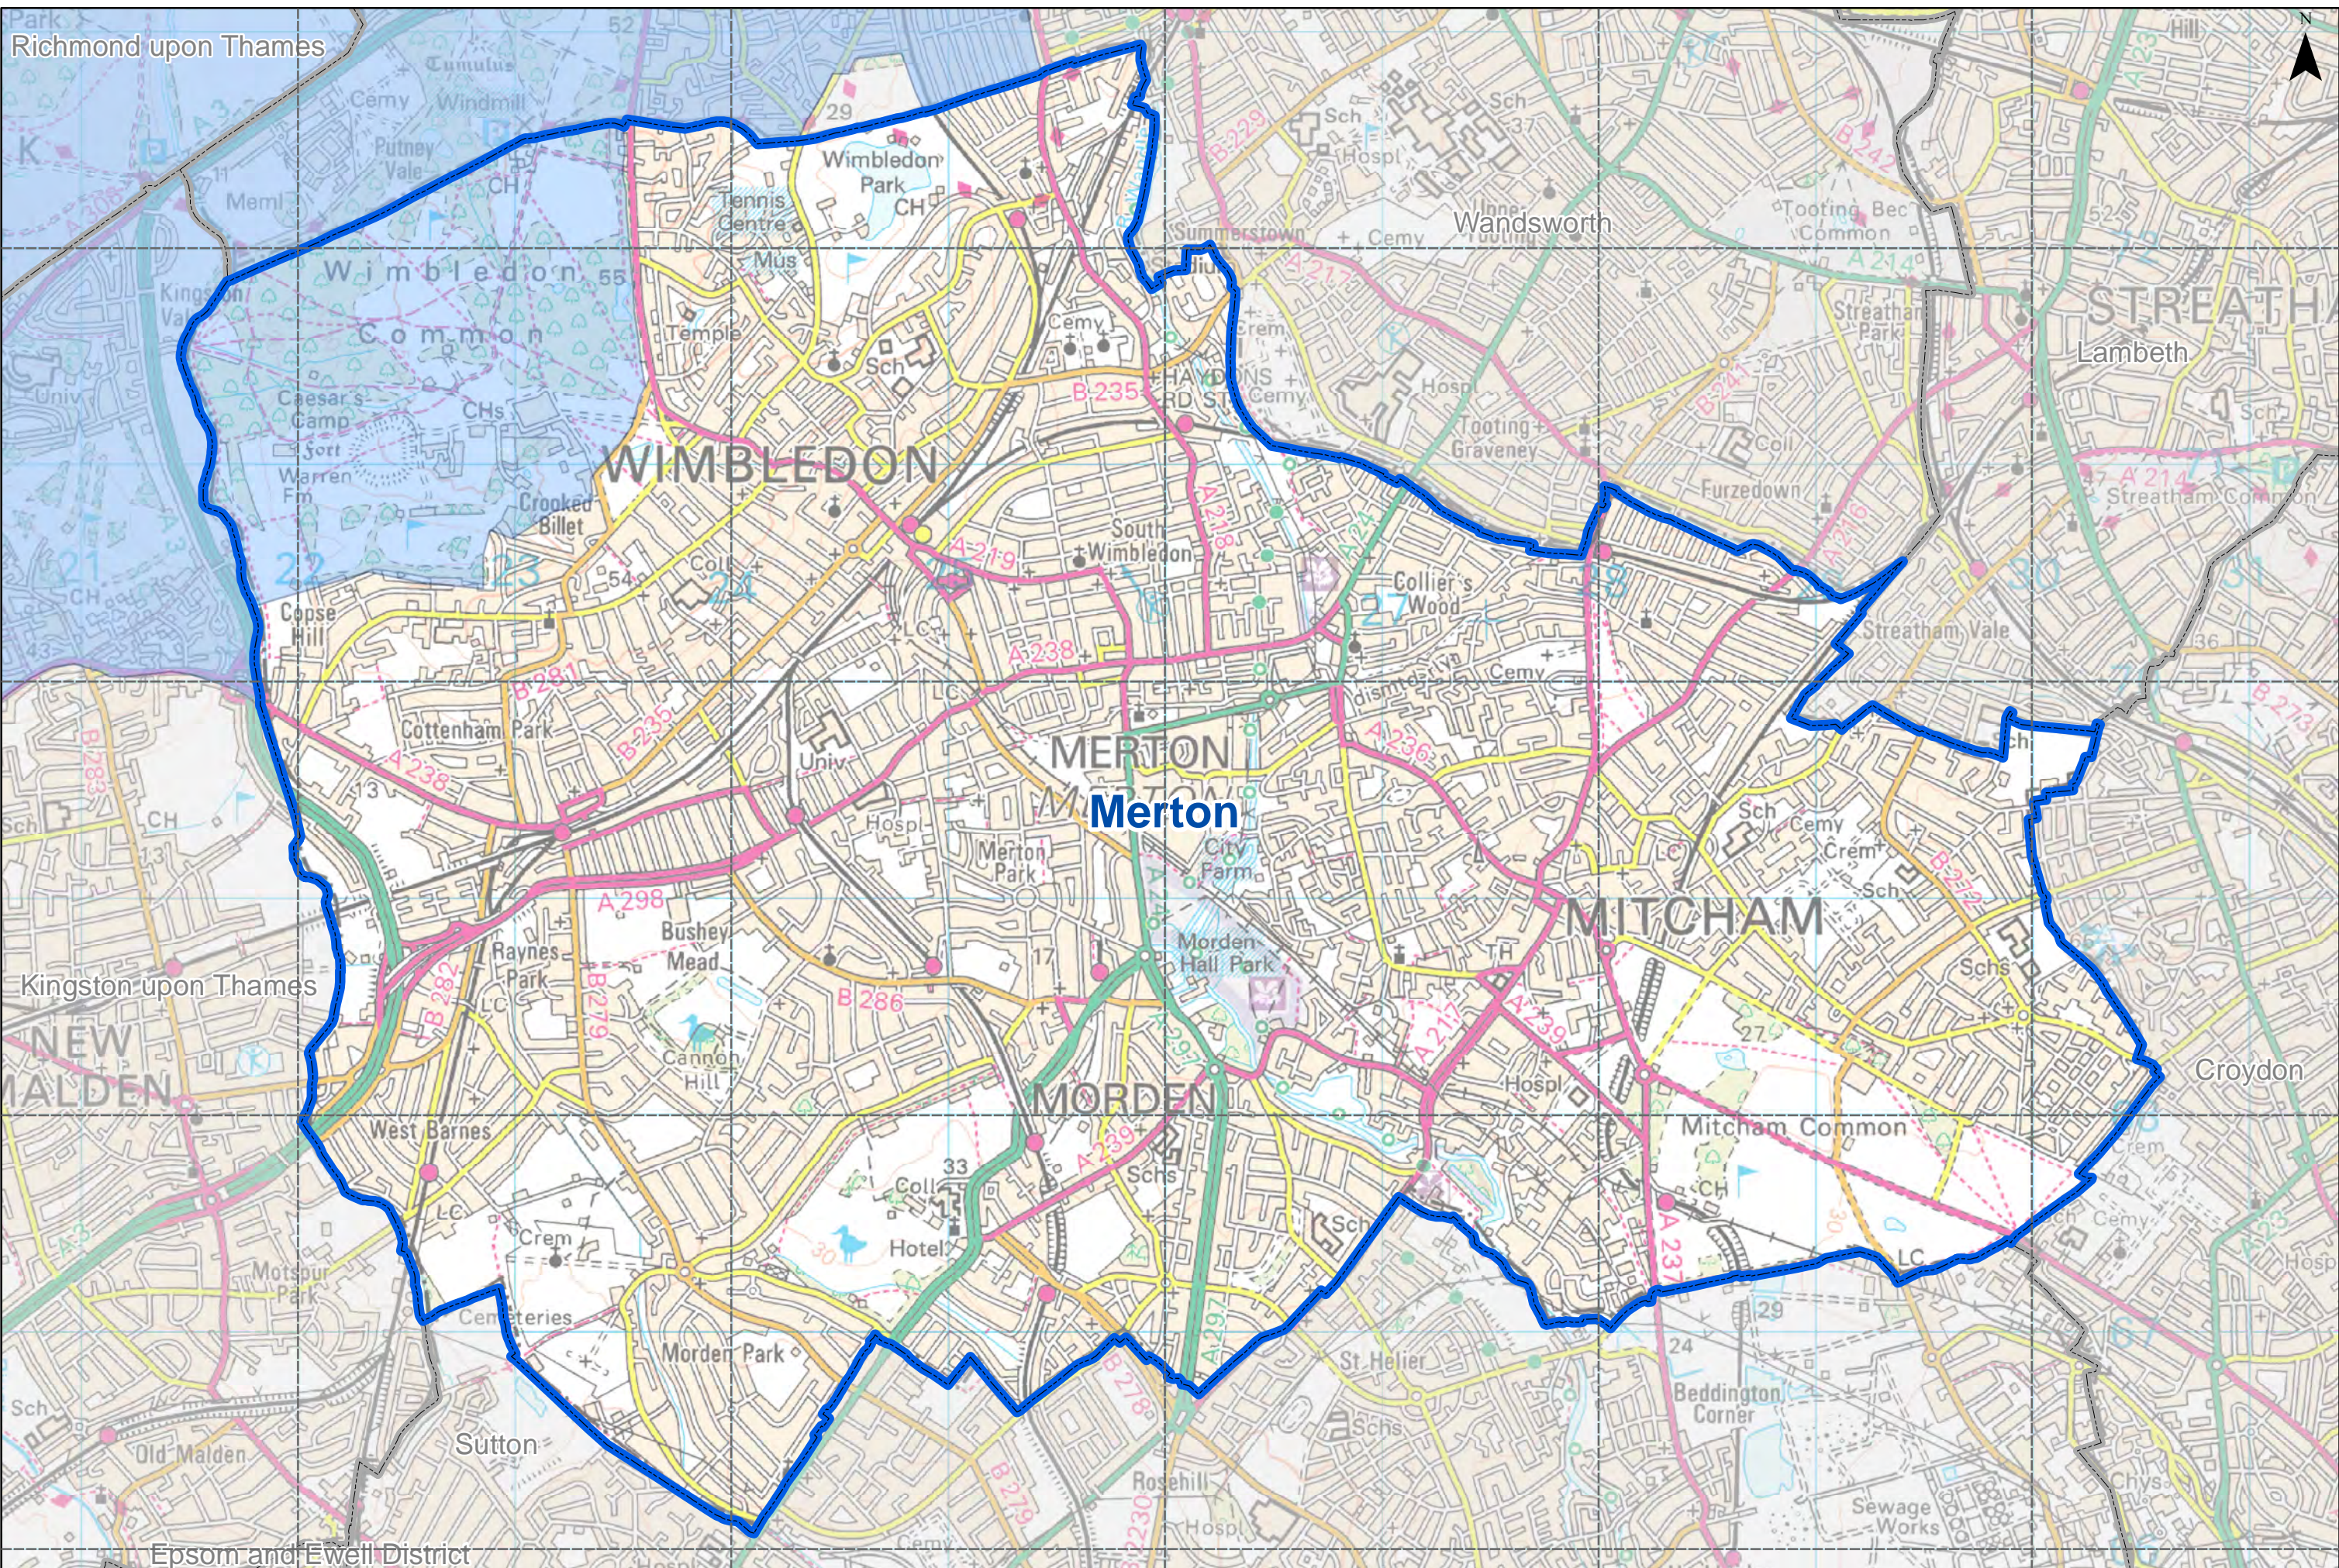

170000

168000

168000

166000

166000

522000

524000

526000

528000

530000

Core zone
 Local Authority

Core and control zones: Merton