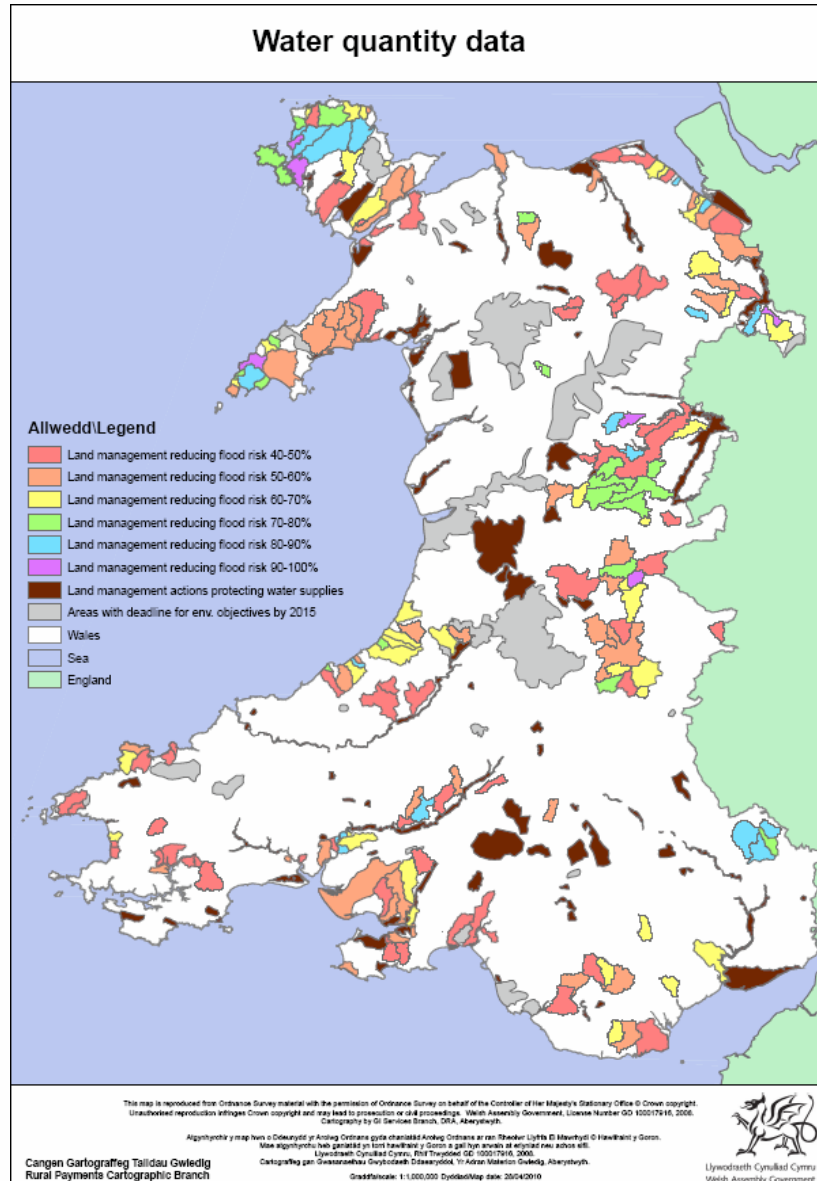

Water (quality and quantity)

Biodiversity (species & habitats)

Historic Environment

Access

www.cymru.gov.uk

Glastir - Principles

- Identifying the environmental priorities for Wales.
- Focusing activities in the right places in Wales.
- Landscape scale environmental objectives.

Llywodraeth Cymru
Welsh Government

www.cymru.gov.uk

Glastir structure

Llywodraeth Cymru
Welsh Government

www.cymru.gov.uk

Example Maps

Llywodraeth Cynulliad Cymru
Welsh Assembly Government

www.cymru.gov.uk

Glastir: Selection

- Each target layer has a 'weighting'
- Weighting is determined by WG.

Based on:

- WG priority
- Size of target map – large coverage of Wales lower weight or small areas higher weighting