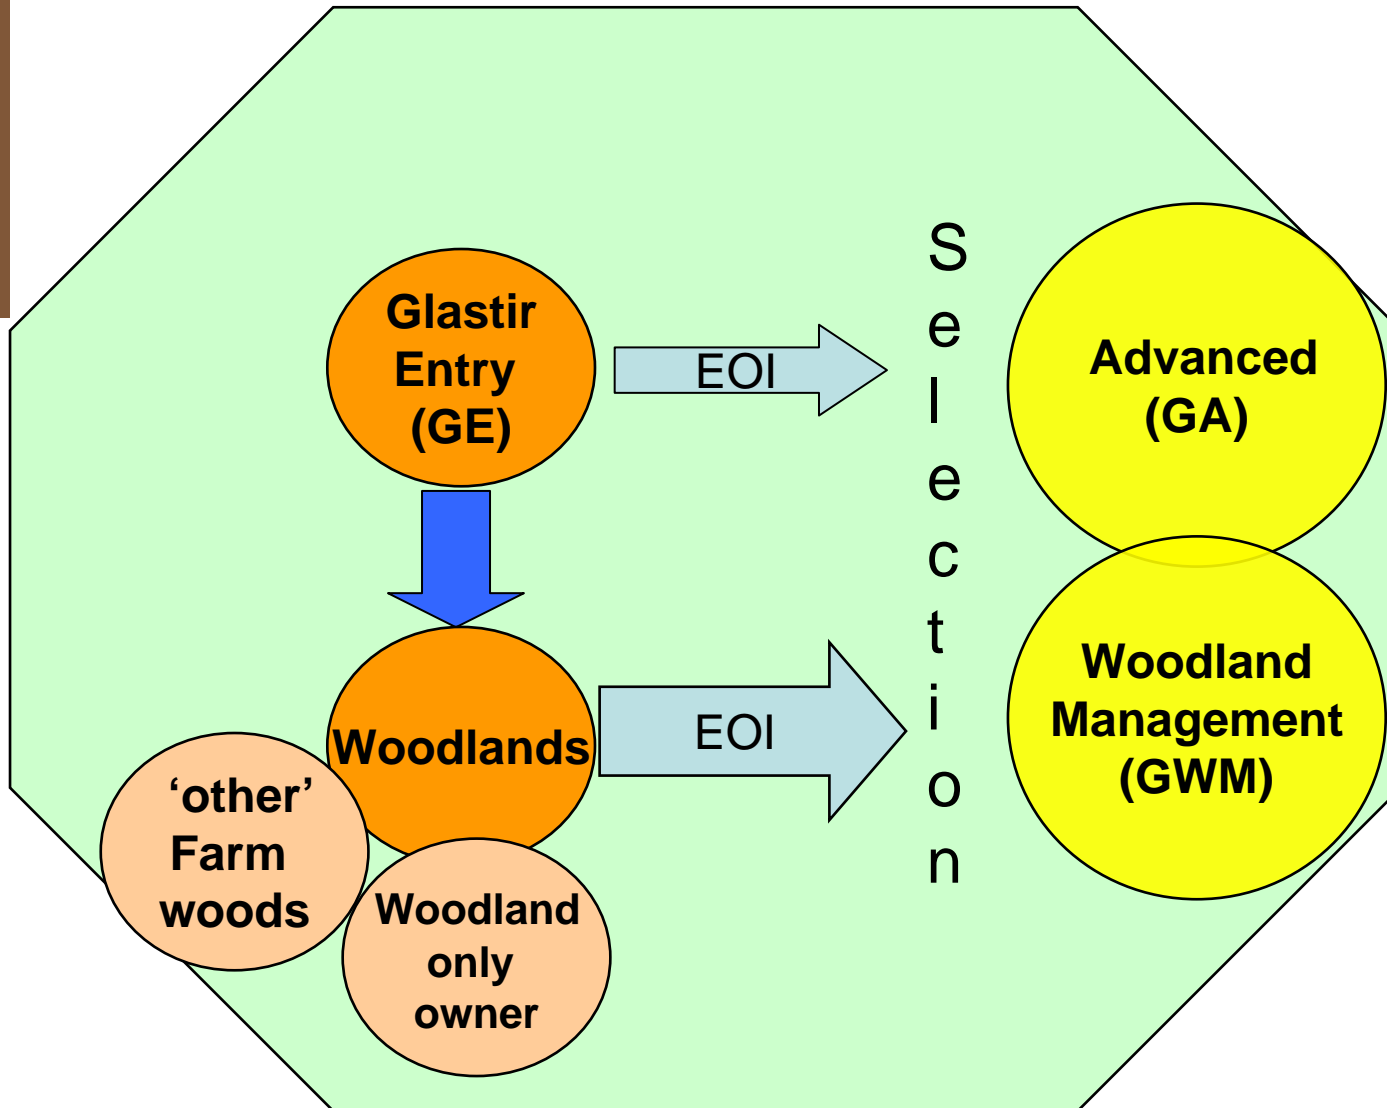

Llywodraeth Cymru
Welsh Government

www.cymru.gov.uk

Glastir structure

Llywodraeth Cymru
Welsh Government

www.cymru.gov.uk

Example Maps

Llywodraeth Cynulliad Cymru
Welsh Assembly Government

www.cymru.gov.uk

Glastir: Selection

- Each target layer has a 'weighting'
- Weighting is determined by WG.

Based on:

- WG priority
- Size of target map – large coverage of Wales lower weight or small areas higher weighting