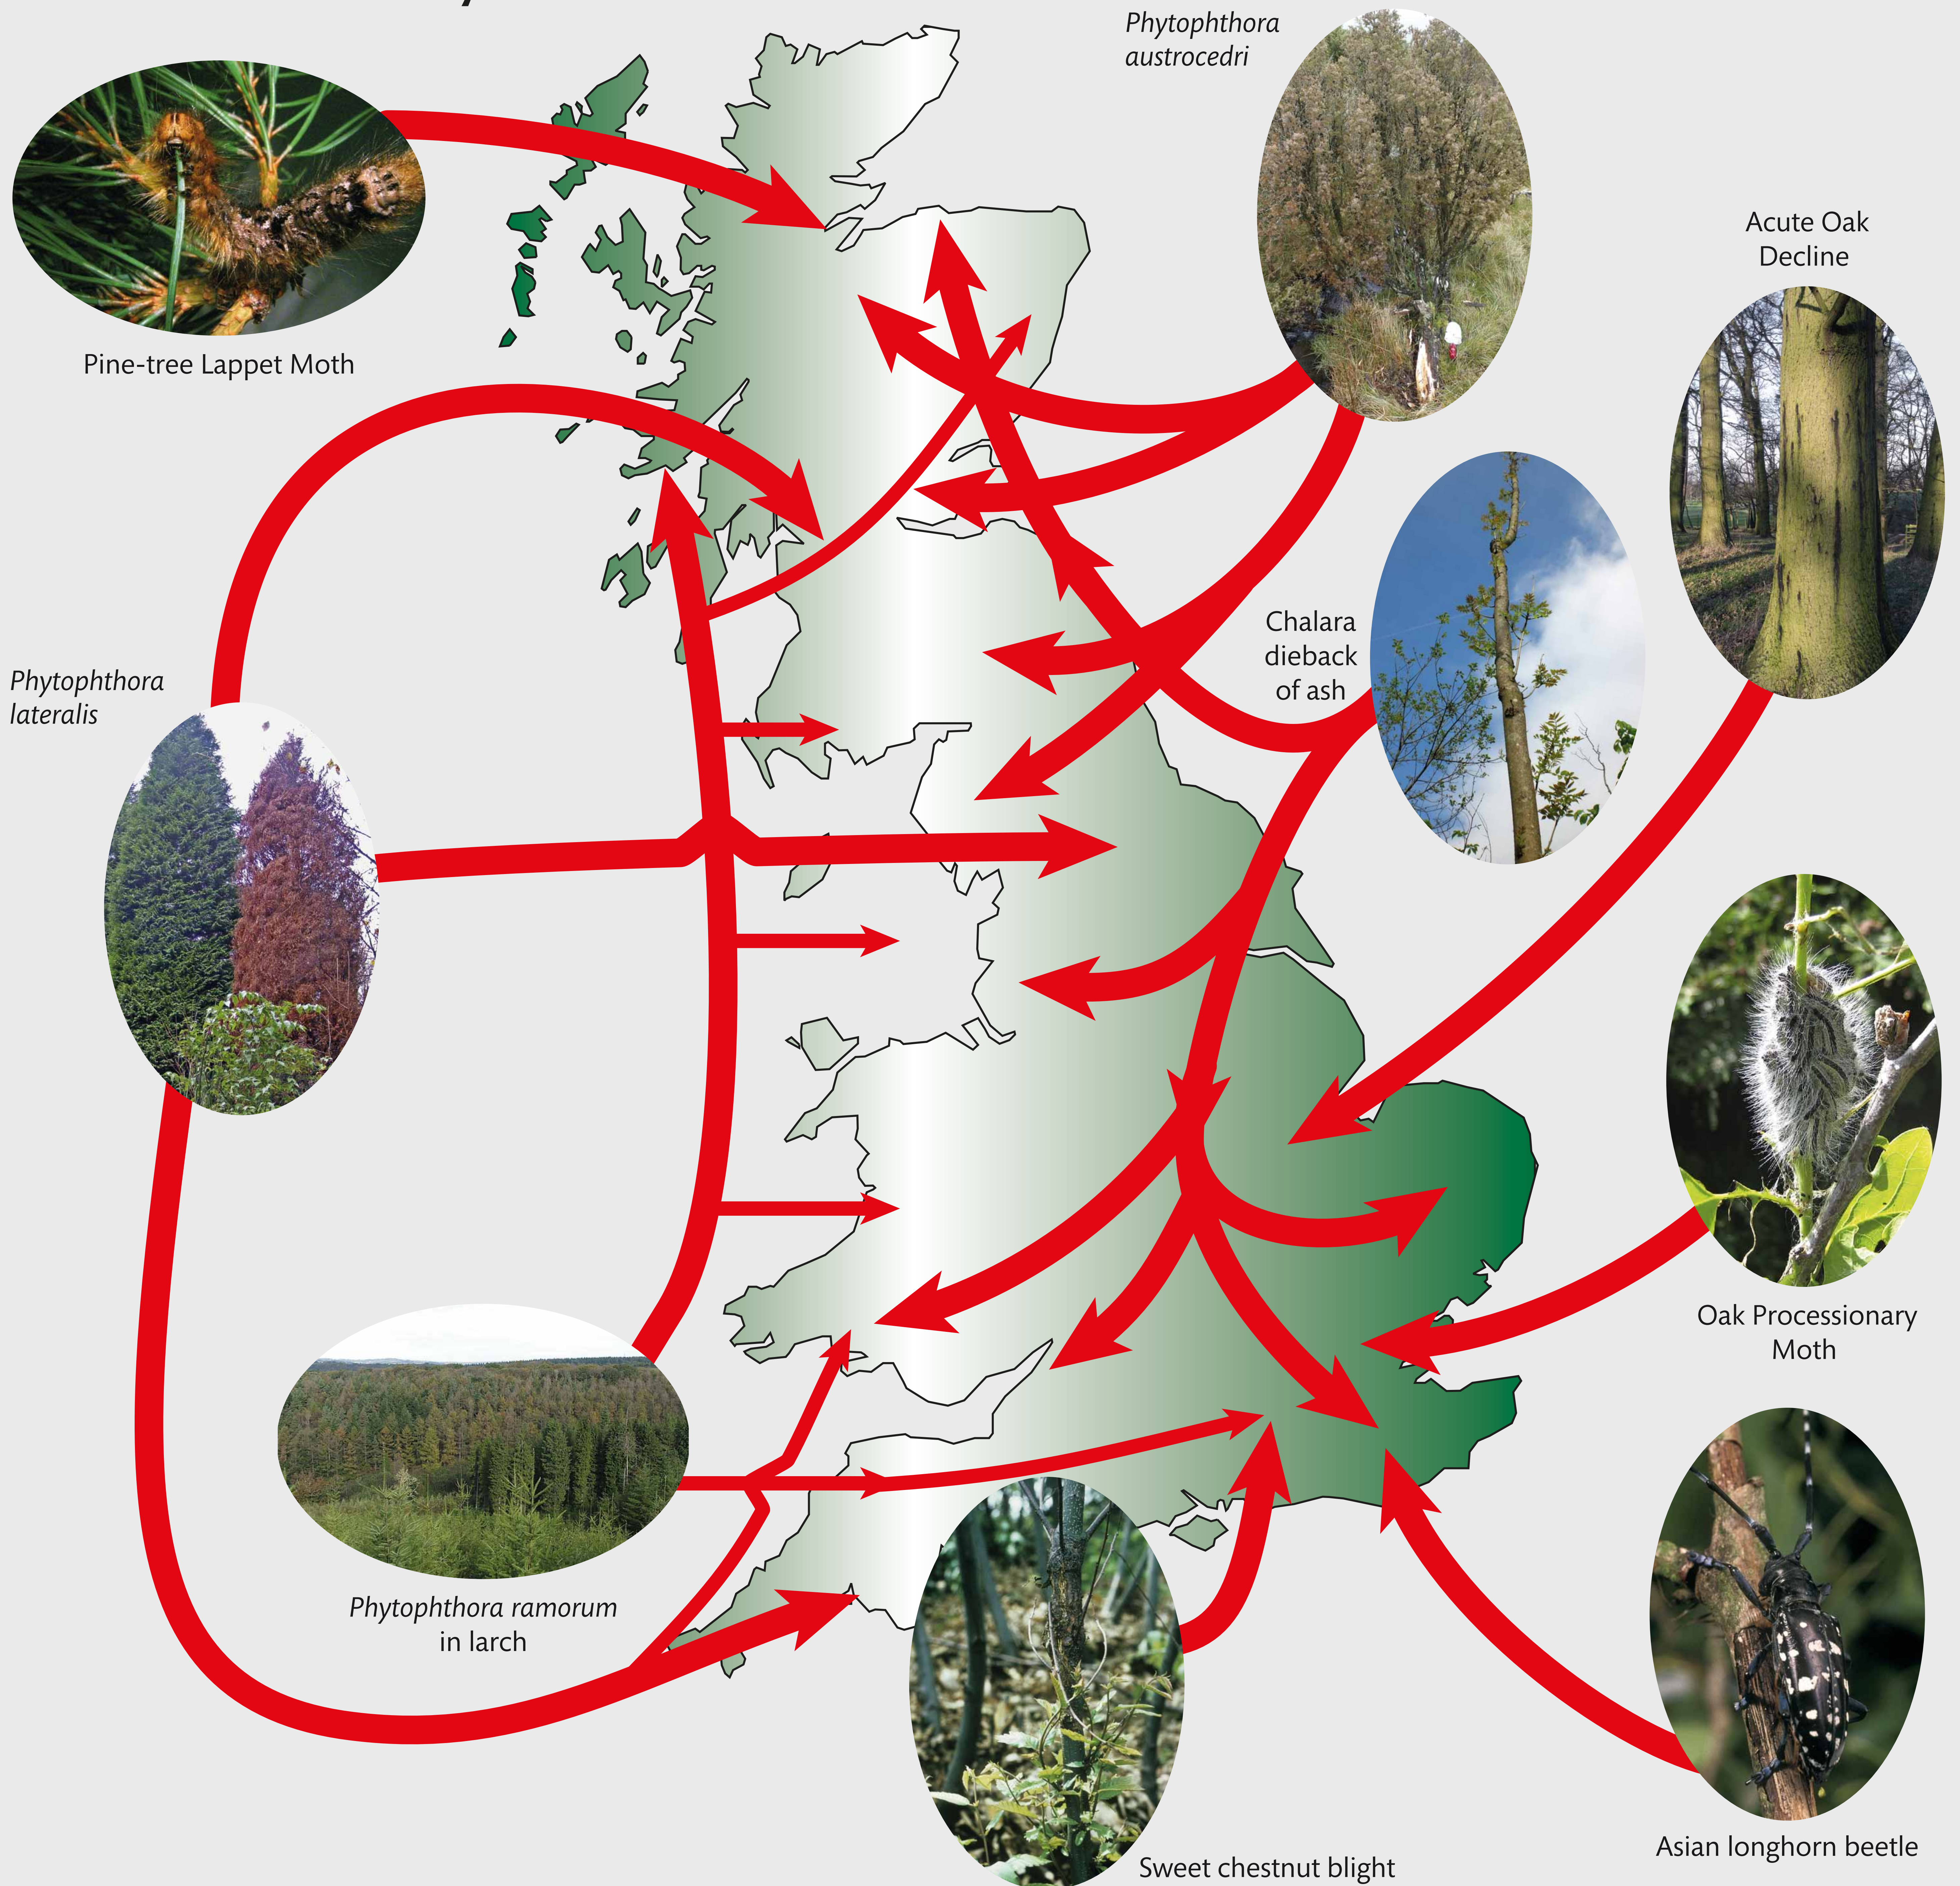

**Current outbreaks February 2015**

**Widespread throughout Britain**

*Dothistroma* needle blight

Horse Chestnut bleeding canker and leaf miner

Great spruce bark beetle

Chalara dieback of ash page on the Forestry Commission website  
[www.forestry.gov.uk/chalara](http://www.forestry.gov.uk/chalara)

Top tree pests and diseases page on the Forestry Commission website  
[www.forestry.gov.uk/pestsanddiseases](http://www.forestry.gov.uk/pestsanddiseases)

Pest and diseases page on the Forest Research website  
[www.forestry.gov.uk/fr/protectingtrees](http://www.forestry.gov.uk/fr/protectingtrees)

[www.forestry.gov.uk/pestsanddiseases](http://www.forestry.gov.uk/pestsanddiseases)