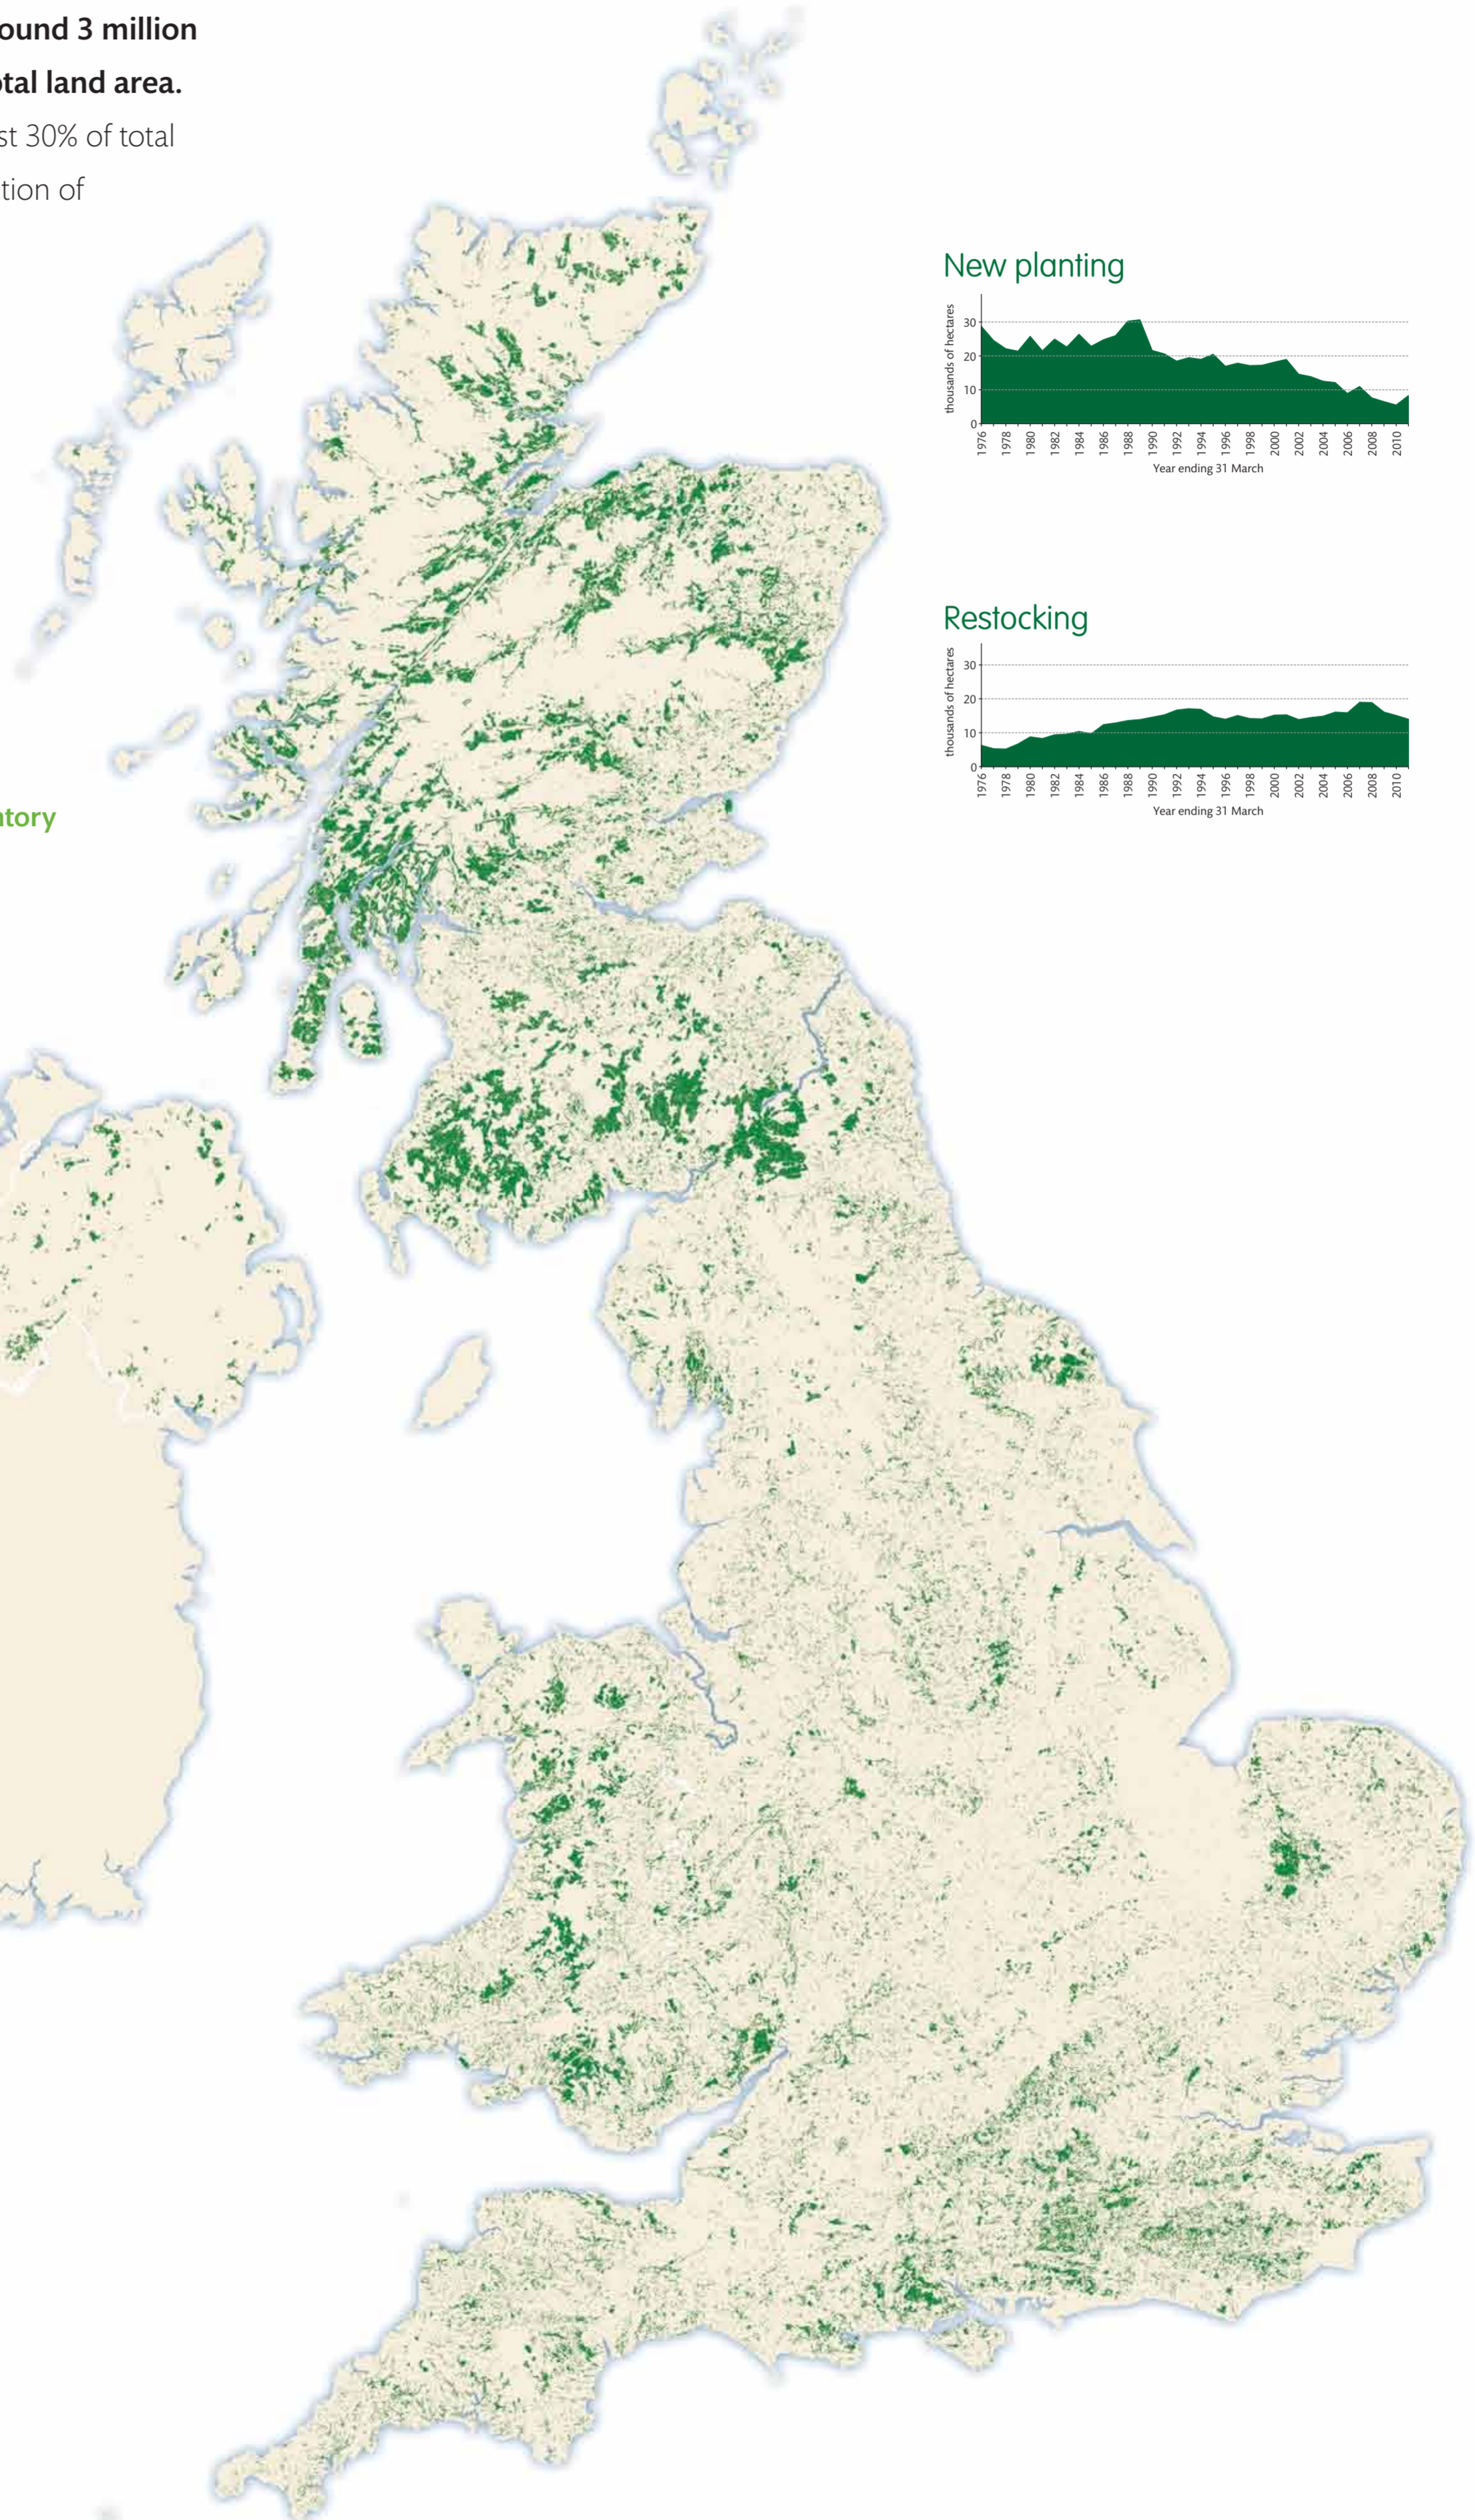

Distribution of woodland in the UK

Woodland cover in the UK is now around 3 million hectares, equivalent to 13% of the total land area.

The public forest estate makes up almost 30% of total forest area. This map shows the distribution of woodland over 2 hectares in the UK.

The information on woodland area presented here uses 2010 data from the GB National Forest Inventory, adjusted for new planting, and data supplied by Forest Service in Northern Ireland.

Find out more about the National Forest Inventory at: www.forestry.gov.uk/inventory