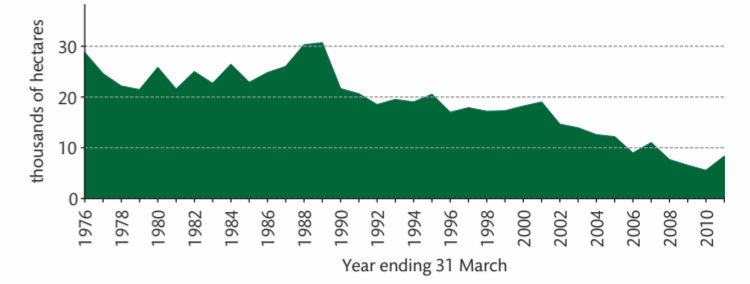

New planting