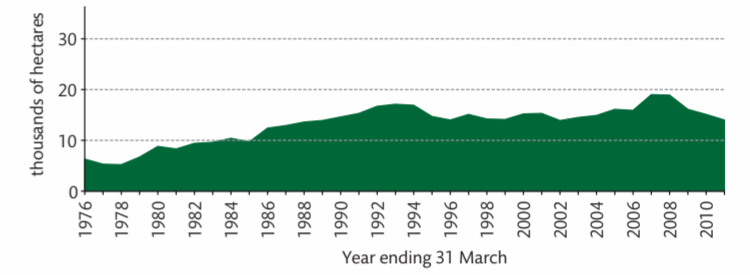

Restocking