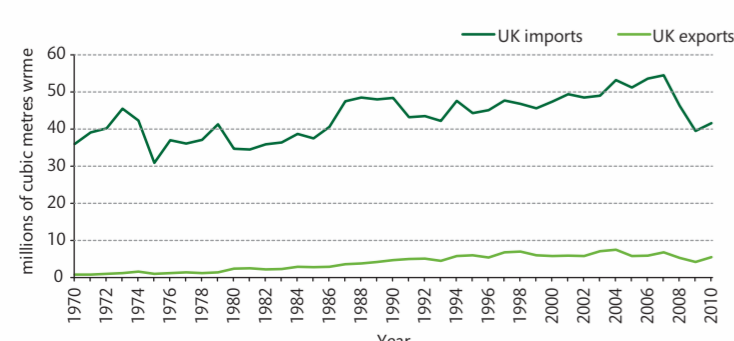

UK imports and exports

wrme = wood raw material equivalent