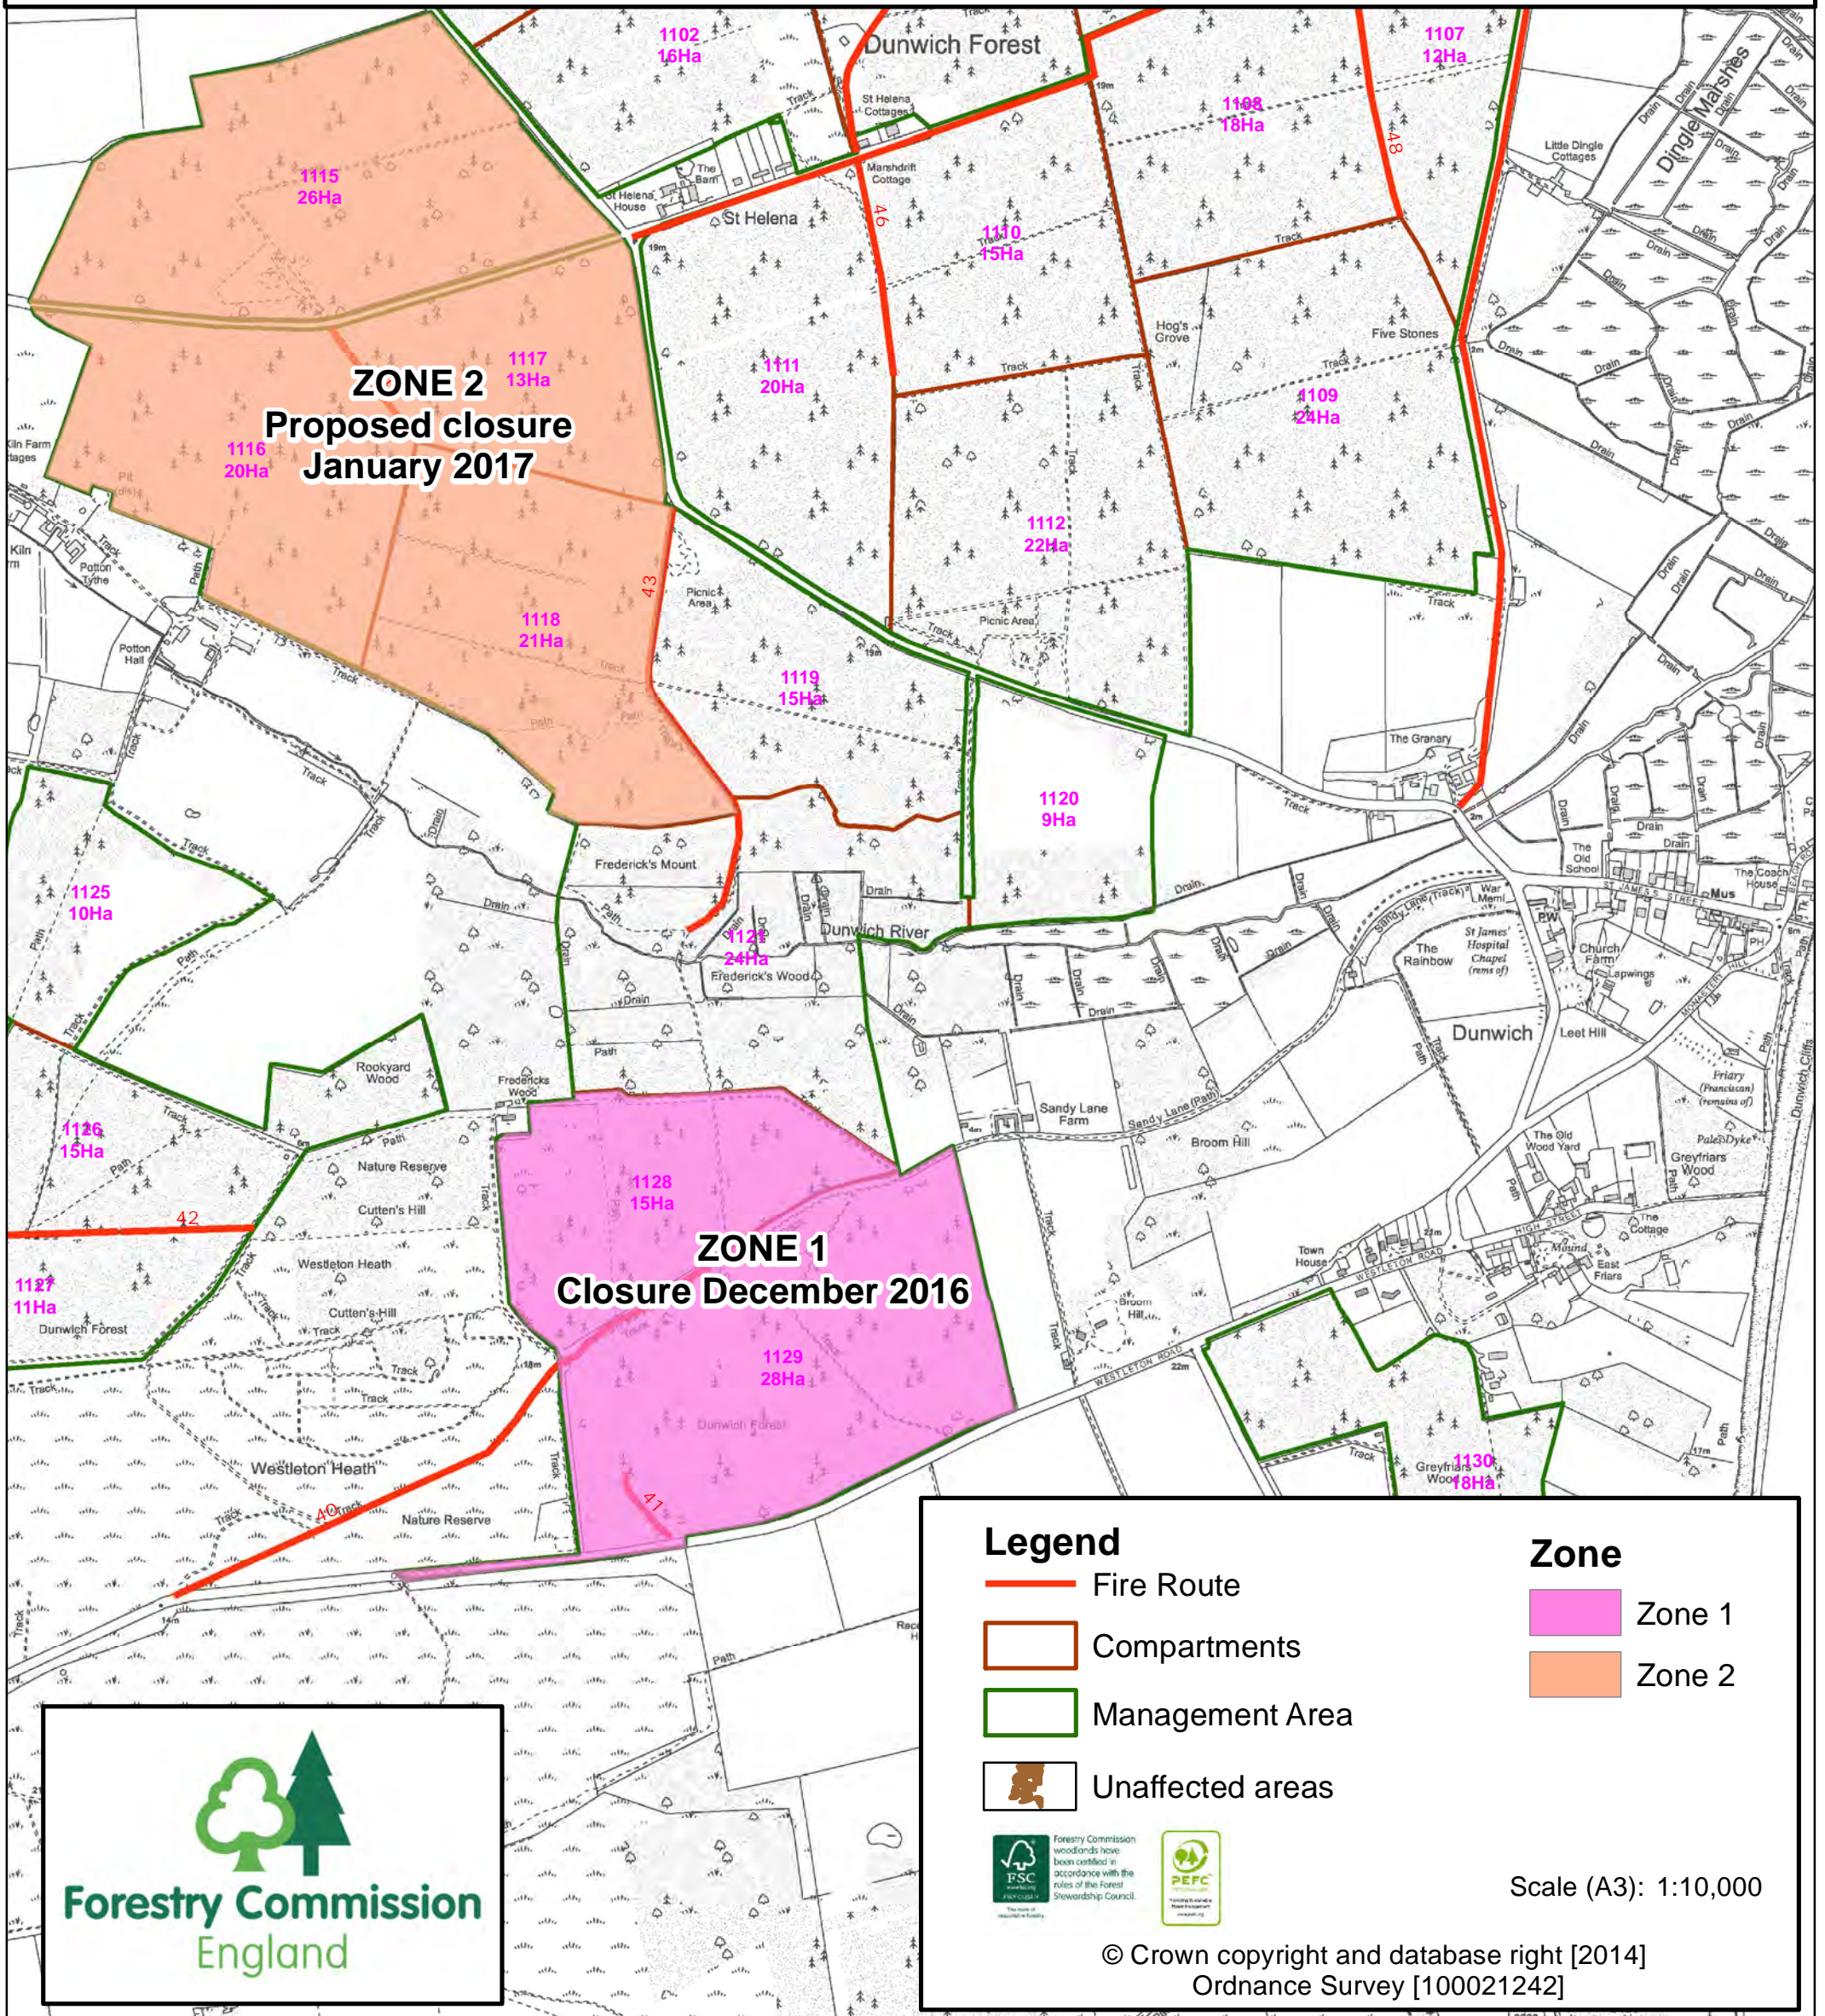

Advanced notice of Harvesting operations

Dunwich is a sustainable working forest and plays an important role in supplying the British timber market. During Autumn 2016-17 the Forestry Commission will be harvesting trees which are ready for thinning across this section of Dunwich Forest. During harvesting operations the forest and trails will be closed to the public, however, we would like visitors to be able to use other parts of the forest safely during this time.

This map outlines when areas will be harvested so you can plan ahead and avoid entering the harvesting site.

Be aware that this plan may change due to unforeseen circumstances so always obey warning signs.

To keep updated, visit the Dunwich Forest webpage <http://www.forestry.gov.uk/dunwich> and click on Harvesting Operations.

Scale (A3): 1:10,000