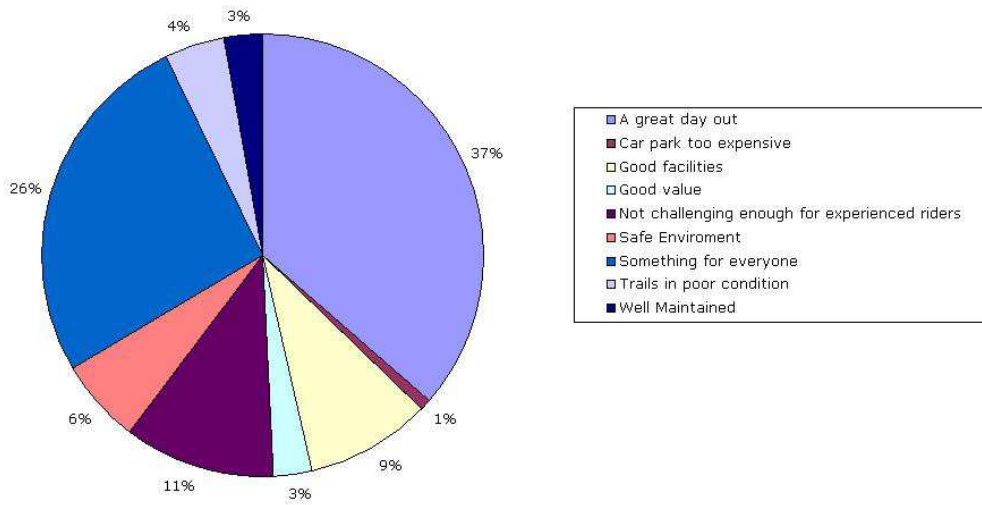

Q10 Would you recommend our trails to friends/family and why?

Q12 What do you think would be a good cycle trails offer?

Q14 If yes, what and where would you like to see these?

Q15 How do you think our cycle trail offer could be improved?

Q16 Please write one thing you like the most and one thing you dislike the most about our cycle trails?

Q17 Are you aware of cycle events in the forest and do you have any views about these?

Q18 Any other comments?