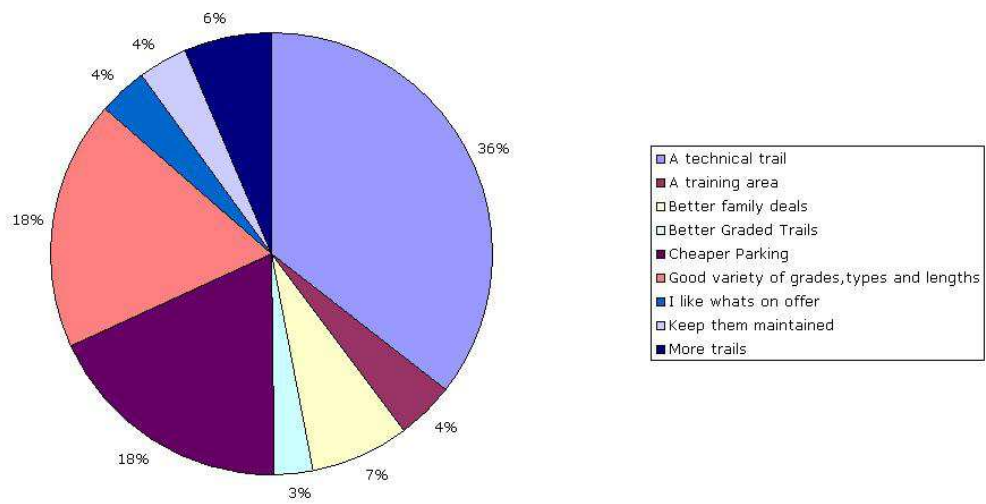

Q12 What do you think would be a good cycle trails offer?