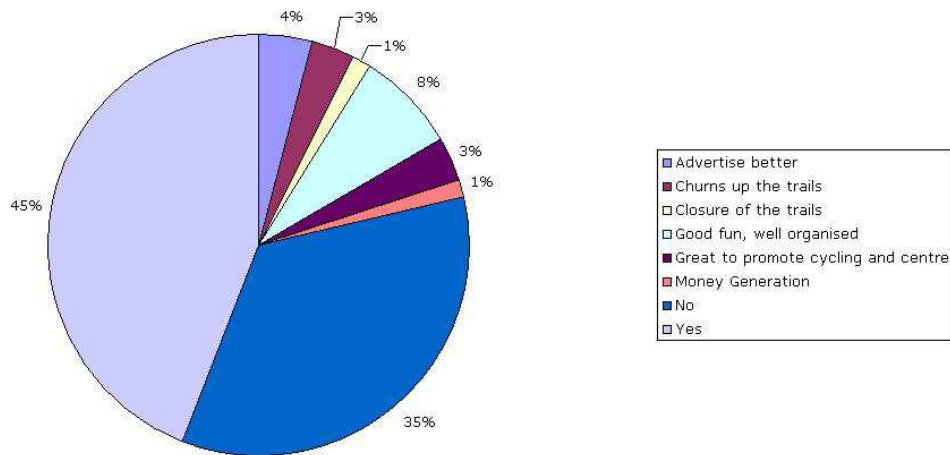

Q10 Would you recommend our trails to friends/family and why?

Q12 What do you think would be a good cycle trails offer?

Q14 If yes, what and where would you like to see these?

Q15 How do you think our cycle trail offer could be improved?

Q16 Please write one thing you like the most and one thing you dislike the most about our cycle trails?

Q17 Are you aware of cycle events in the forest and do you have any views about these?

Q18 Any other comments?