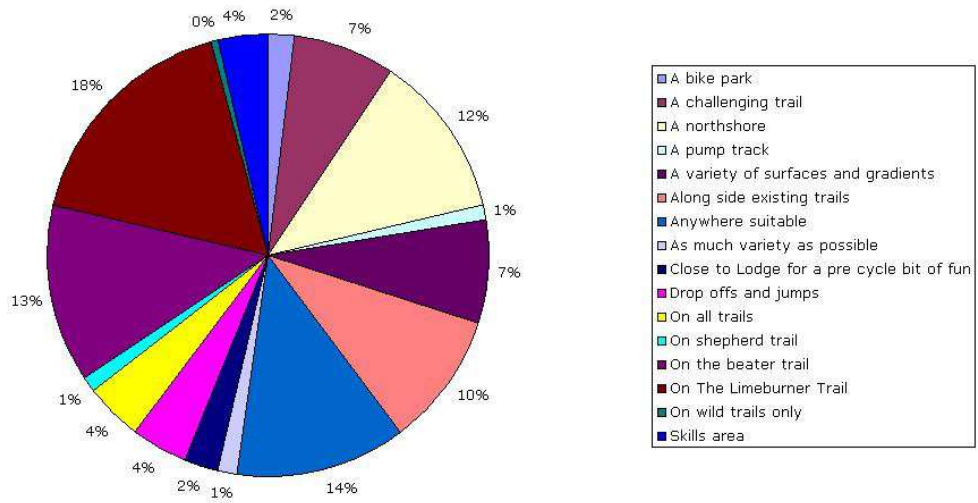

Q10 Would you recommend our trails to friends/family and why?

Q12 What do you think would be a good cycle trails offer?

Q14 If yes, what and where would you like to see these?

Q15 How do you think our cycle trail offer could be improved?

Q16 Please write one thing you like the most and one thing you dislike the most about our cycle trails?

Q17 Are you aware of cycle events in the forest and do you have any views about these?

Q18 Any other comments?