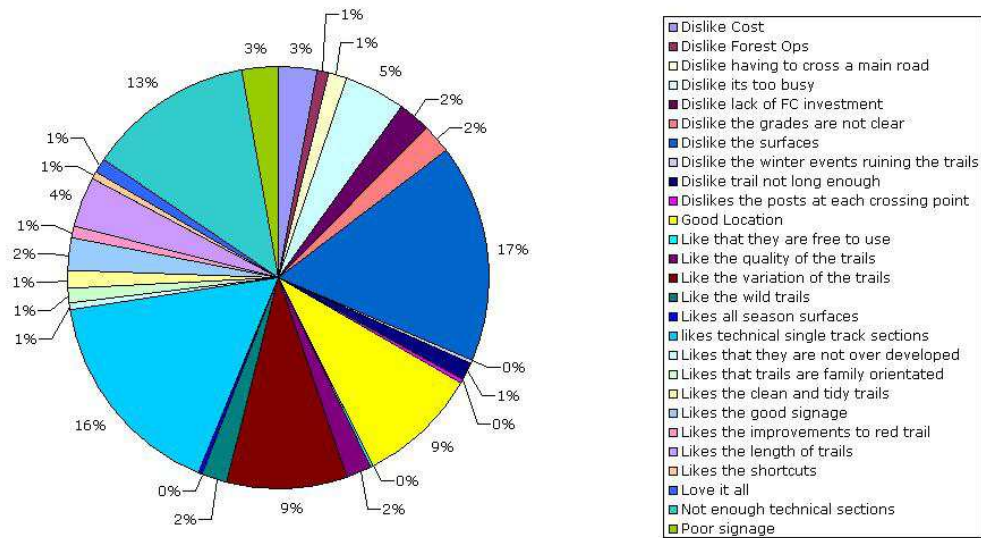

Q16 Please write one thing you like the most and one thing you dislike the most about our cycle trails?

Q17 Are you aware of cycle events in the forest and do you have any views about these?

Q18 Any other comments?