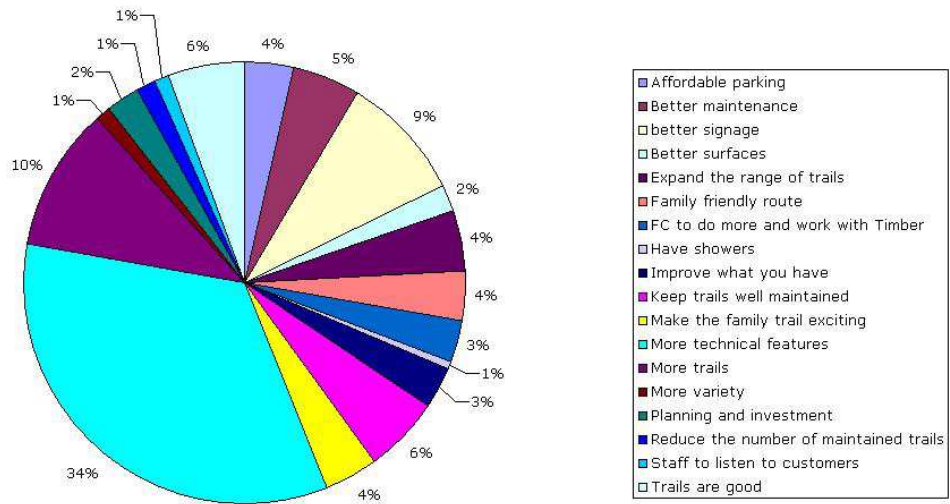

Q10 Would you recommend our trails to friends/family and why?

Q12 What do you think would be a good cycle trails offer?

Q14 If yes, what and where would you like to see these?

Q15 How do you think our cycle trail offer could be improved?

Q16 Please write one thing you like the most and one thing you dislike the most about our cycle trails?

Q17 Are you aware of cycle events in the forest and do you have any views about these?

Q18 Any other comments?