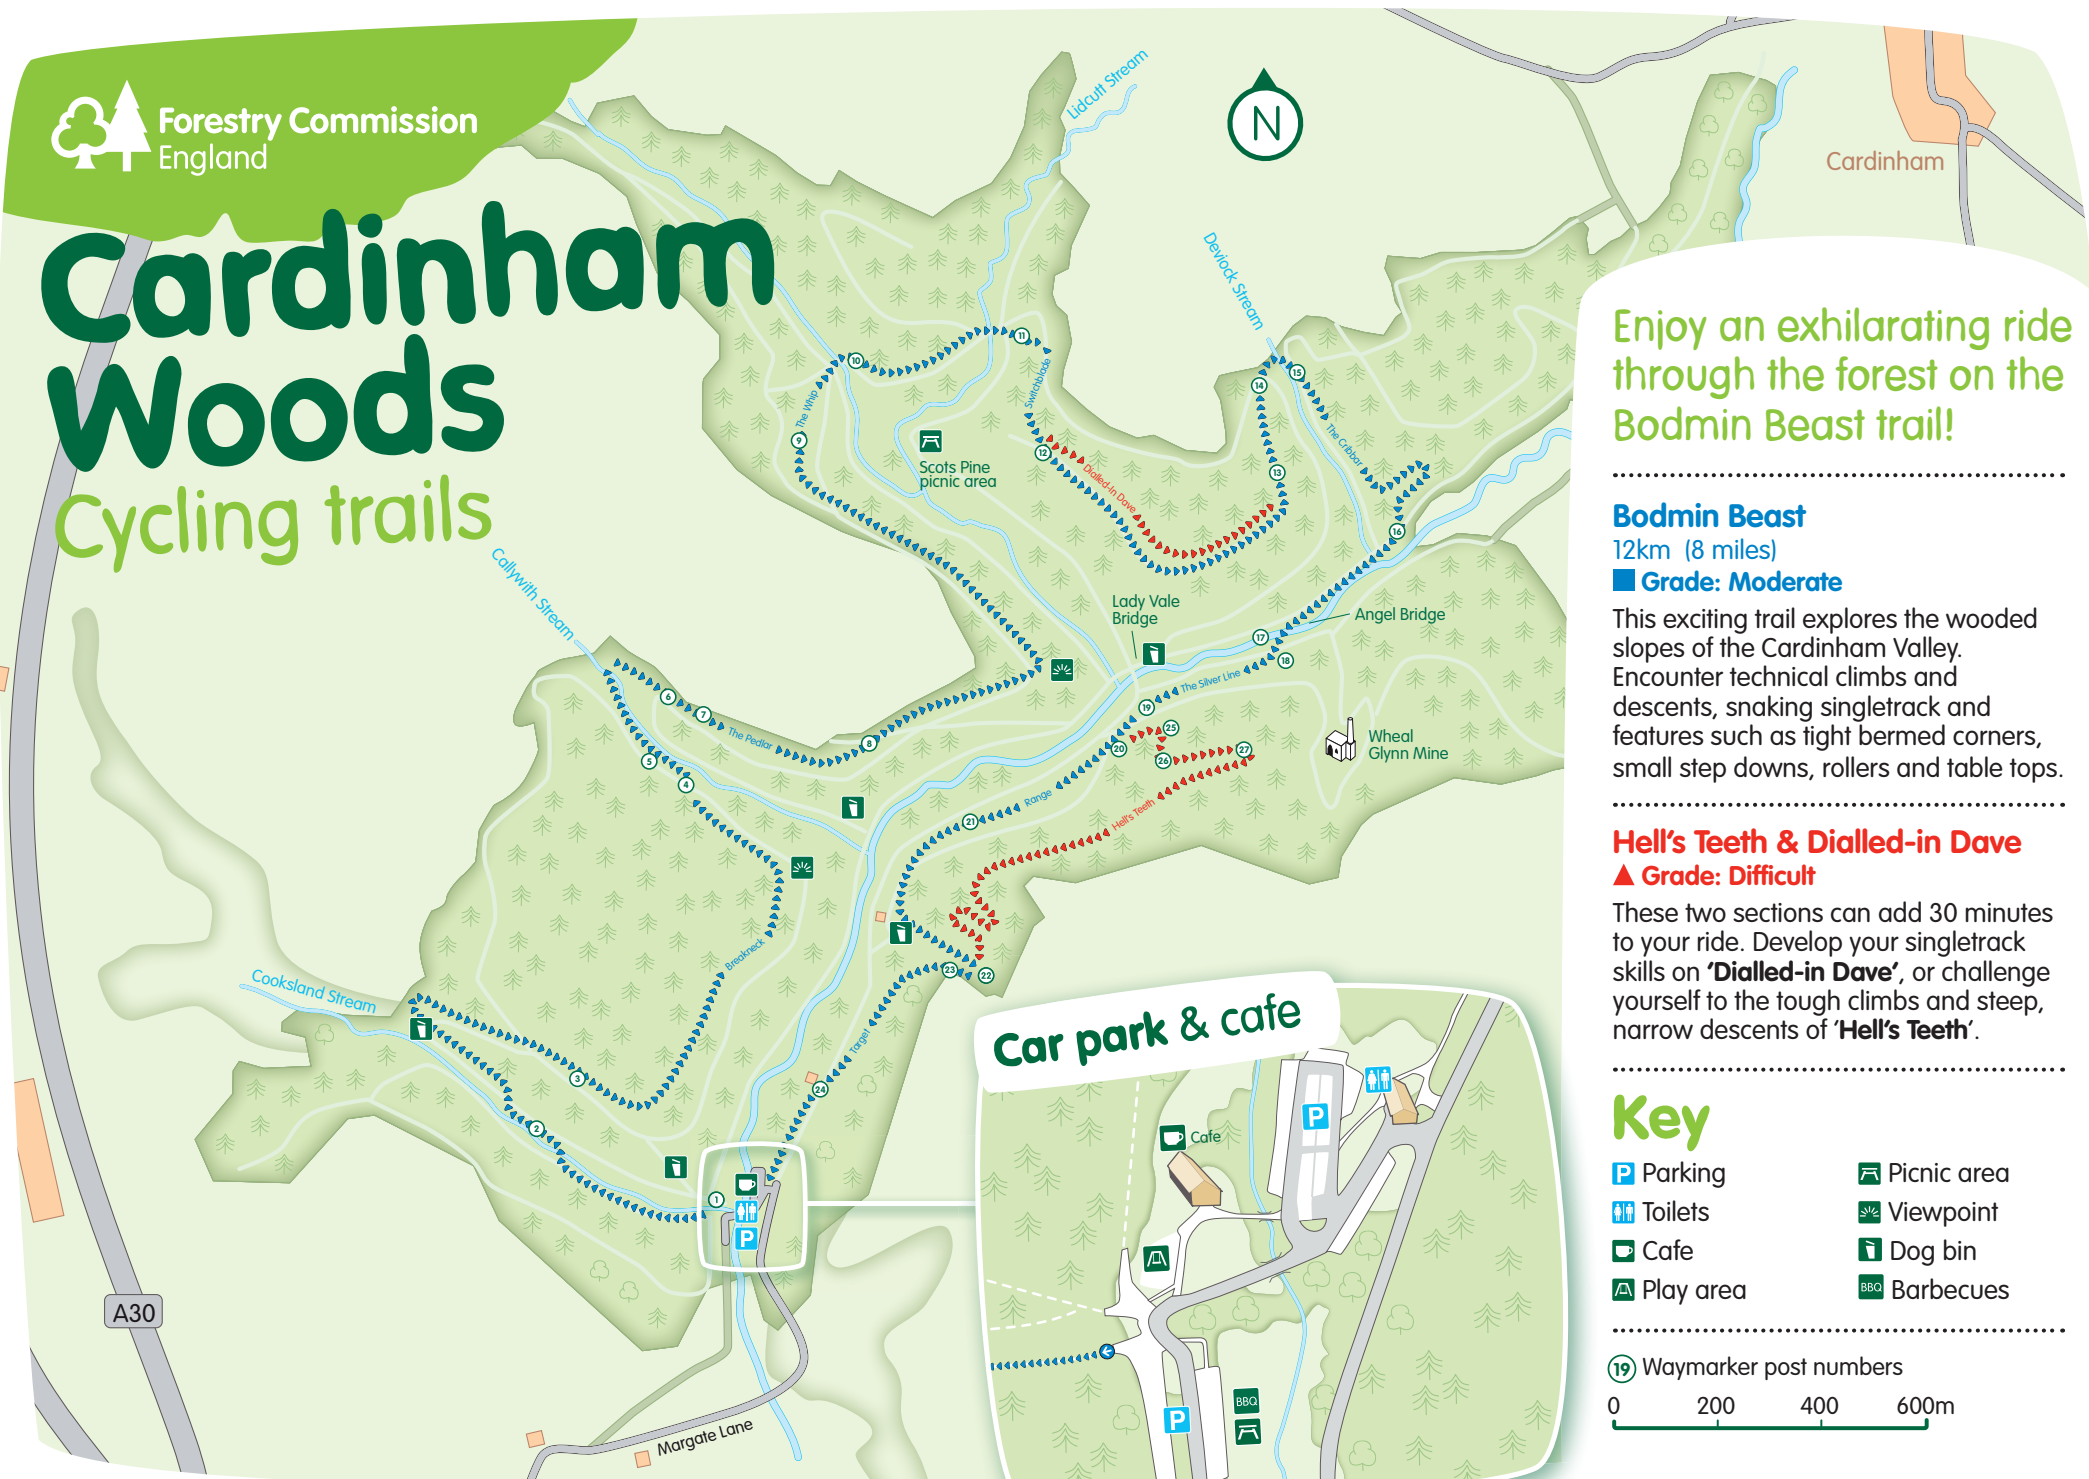

Cardinham Woods

Cycling trails

Enjoy an exhilarating ride through the forest on the Bodmin Beast trail!

Bodmin Beast

12km (8 miles)

Grade: Moderate

This exciting trail explores the wooded slopes of the Cardinham Valley. Encounter technical climbs and descents, snaking singletrack and features such as tight bermed corners, small step downs, rollers and table tops.

Hell's Teeth & Dialed-in Dave

Grade: Difficult

These two sections can add 30 minutes to your ride. Develop your singletrack skills on 'Dialed-in Dave', or challenge yourself to the tough climbs and steep, narrow descents of 'Hell's Teeth'.

Car park & cafe

Key

- Parking
- Toilets
- Cafe
- Picnic area
- Viewpoint
- Dog bin
- Play area
- Barbecues

Waymarker post numbers