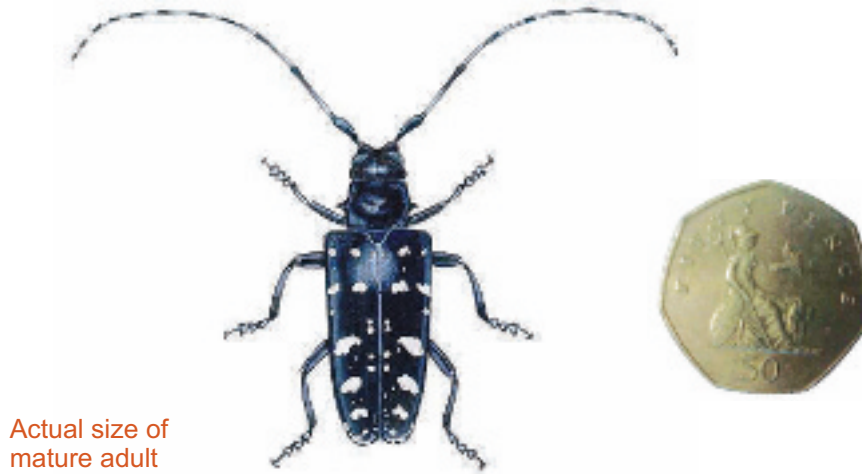

HELP US STOP THIS BEETLE

Image courtesy of US Department of Agriculture

Actual size of
mature adult

The serious tree pest **Asian longhorn beetle** has been found in your area and we need your help to stop it spreading

This is how you can help:

- Tell us if you see any signs of it. Call Fera on **0844 2480071**.
The most obvious signs of damage are circular holes in trunks or branches.
Adult beetles usually appear between May and October.
- Please hold back from any felling/tree surgery or pruning of woody shrubs on your property. The beetle's larvae live in trunks and branches so it is important to make sure these are properly disposed of.
- If you do have to prune or fell trees or woody shrubs, please make sure that woody material is taken to an appropriate Kent County Council waste transfer station or recycling site.

Please turn over to see pictures of the beetle and the damage it can cause.

**Thank you for helping to eradicate this
threat to our treasured trees**

PLANT PEST ALERT

KEEP A GOOD LOOK OUT

Exit holes are around 10mm in diameter and found on the trunk and branches

An adult Asian longhorn beetle by an exit hole (image to scale).

Adults are 20 to 40mm in length and their antennae are at least as long as their body

Image courtesy of US Department of Agriculture

The beetle larvae live in the tree trunk and branches causing serious damage that will kill the tree. The beetle likes to lay eggs in maples (including sycamore), elm, willow, horse chestnut, birch and poplar. But alder, apple, ash, beech, plane, prunus species (including cherry) and pear are also at risk from attack.