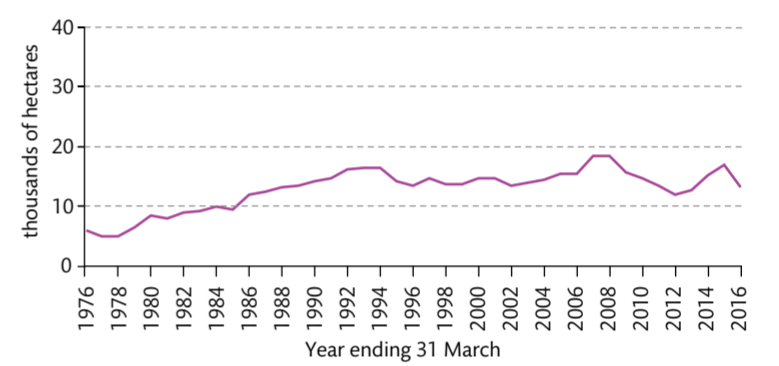

Restocking