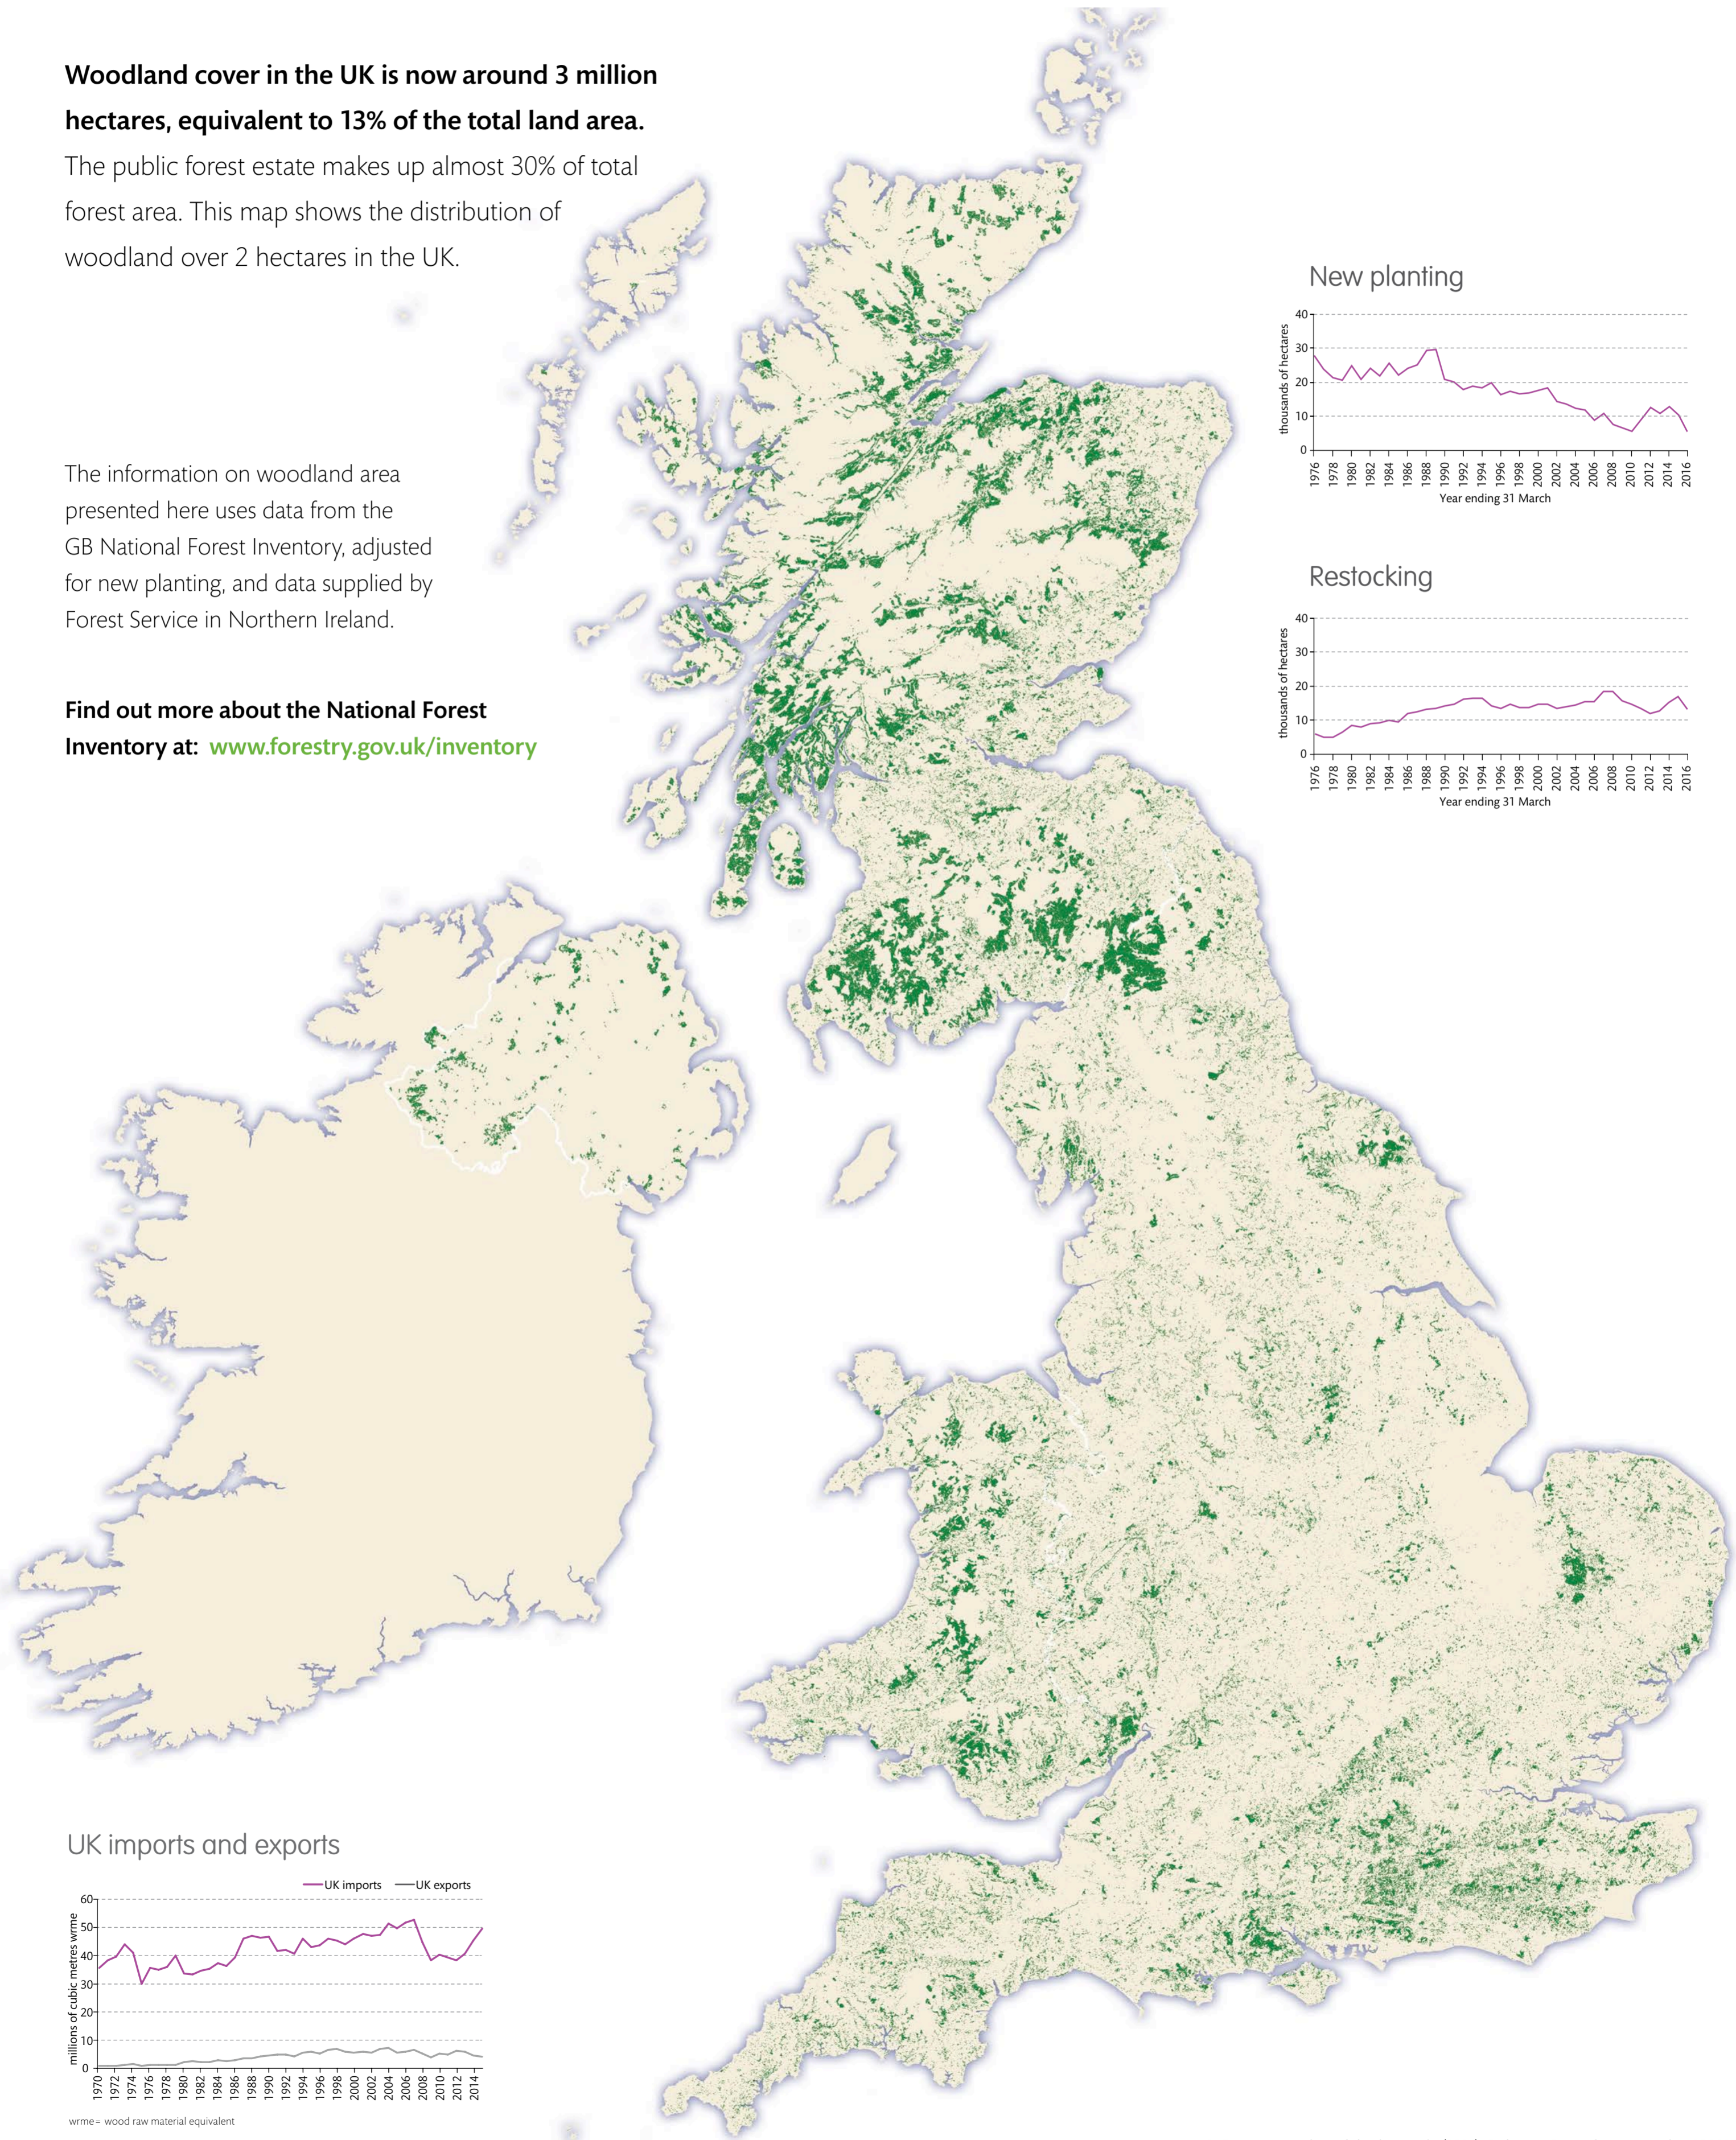

# Distribution of woodland in the UK

**Woodland cover in the UK is now around 3 million hectares, equivalent to 13% of the total land area.**

The public forest estate makes up almost 30% of total forest area. This map shows the distribution of woodland over 2 hectares in the UK.

The information on woodland area presented here uses data from the GB National Forest Inventory, adjusted for new planting, and data supplied by Forest Service in Northern Ireland.

**Find out more about the National Forest Inventory at: [www.forestry.gov.uk/inventory](http://www.forestry.gov.uk/inventory)**