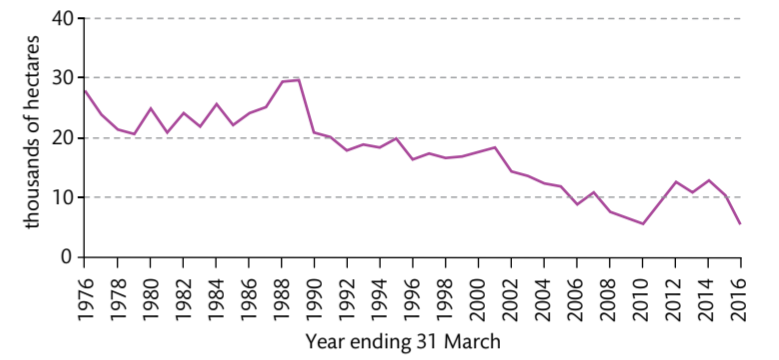

New planting

Restocking