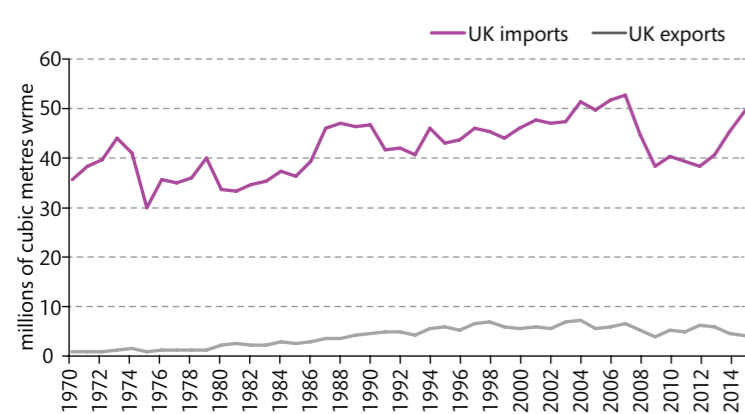

UK imports and exports