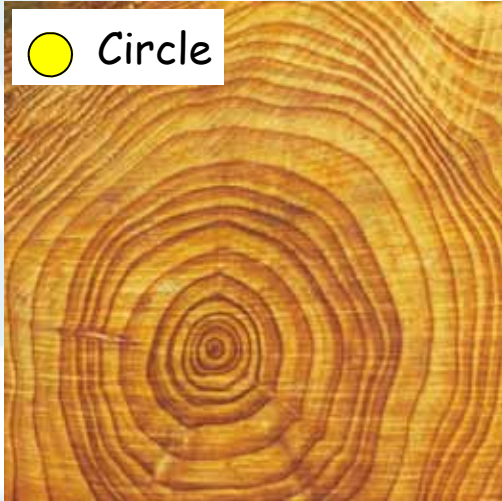

# Woodland shape search

With over 3000 species of tree at Westonbirt, there are many different leaf shapes and tree shapes to see on your walk.

Which of these can you spot?

A cone taller than you  
or smaller than you 

Sphere 

A cylinder wider than you   
or thinner than your finger

 Hemisphere