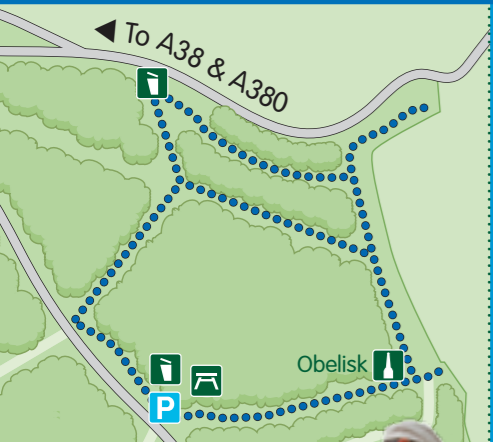

Key

North ↑

- Play Trail
- Butterfly Trail
- Mamhead Sensory Trail
- Tree Trail (discretely waymarked)
- Family Cycle Trail
- Adventure Cycle Trail
- Freeride
- Freeride exit
- Horse Riding Trail

- ☕ Refreshments
- 🍃 Picnic area
- 🎡 Play area
- 👁️ Viewpoint
- 🗑️ Dog bin
- 🎨 CC ANW Centre for Contemporary Art and the Natural World
- 🚲 Forest Cycle Hire

0 200 400 600m

Mamhead Sensory Trail

Find the Mamhead car park and the Sensory Trail's magnificent views at the south-east end of Haldon Forest Park. (See location map).

n o n - f o r e s t