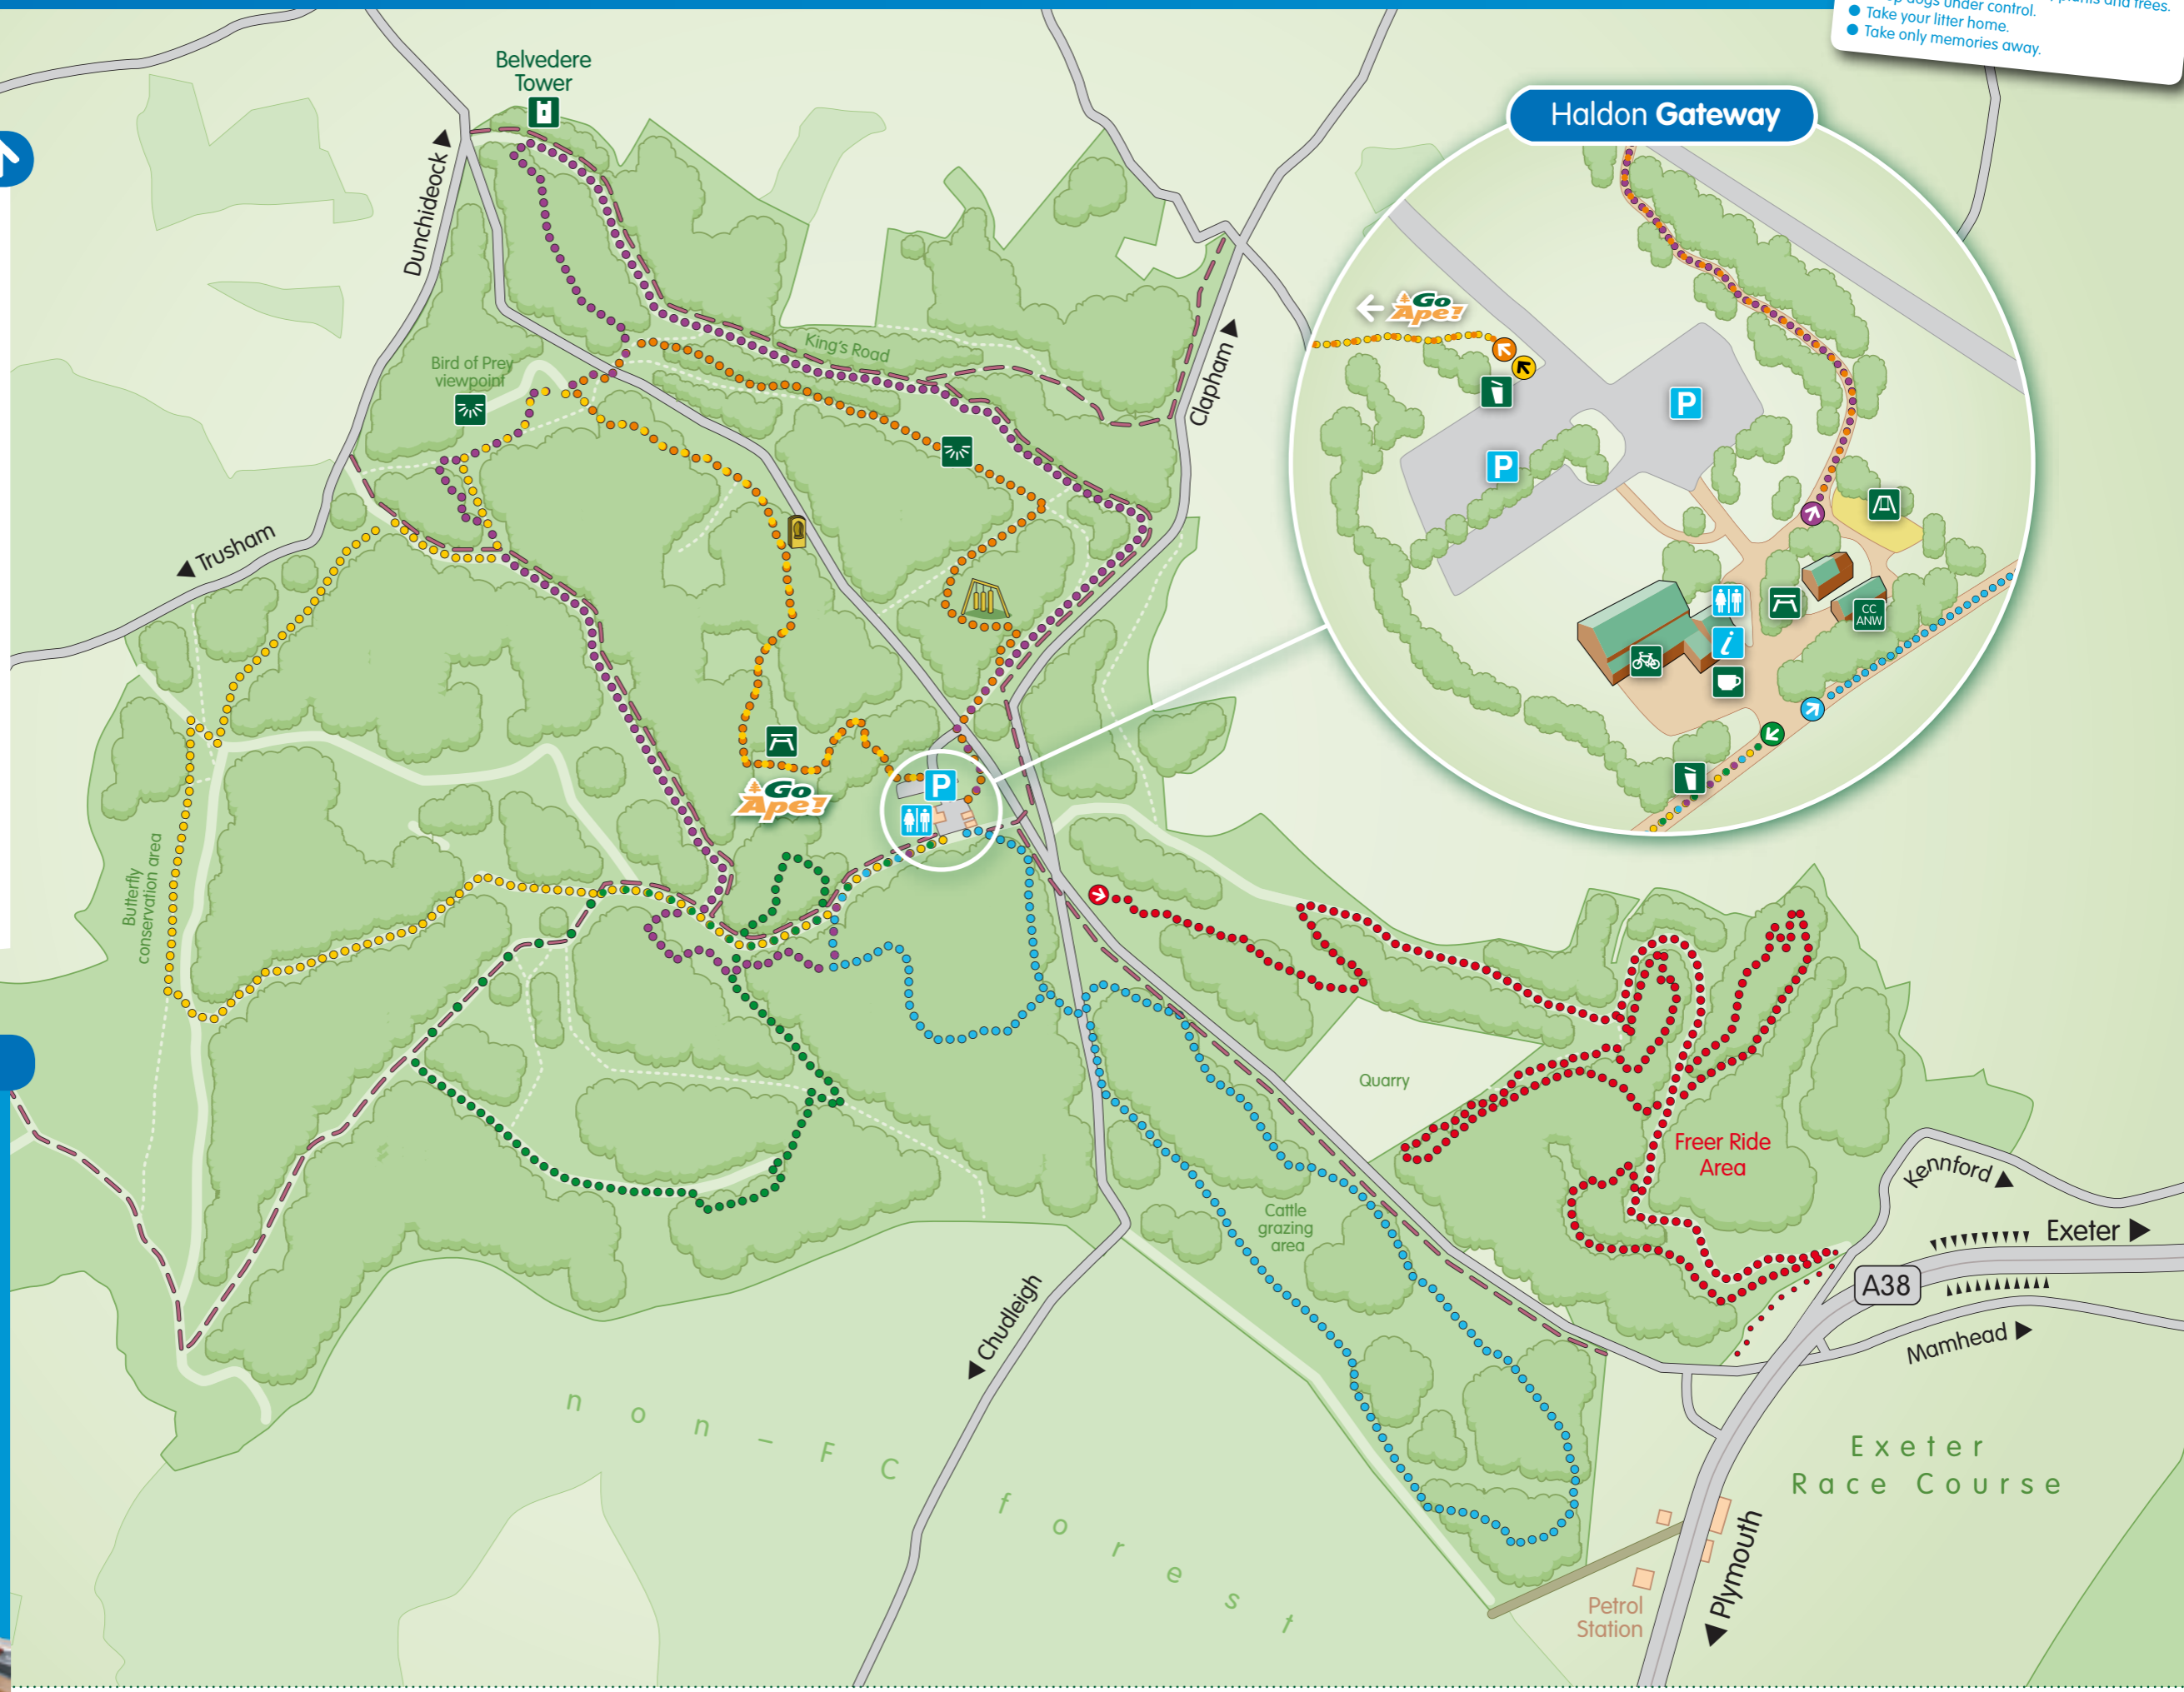

Haldon Forest Park trail map

Follow the Forest Code

- Guard against all risks of fire.
- Protect and respect wildlife, plants and trees.
- Keep dogs under control.
- Take your litter home.
- Take only memories away.

Key

North ↑

- Play Trail
- Butterfly Trail
- Mamhead Sensory Trail
- Tree Trail (discretely waymarked)
- Family Cycle Trail
- Adventure Cycle Trail
- Freeride
- Freeride exit
- Horse Riding Trail

- ☕ Refreshments
- 🍃 Picnic area
- 🎡 Play area
- 👁️ Viewpoint
- 🗑️ Dog bin
- 🎨 CC ANW Centre for Contemporary Art and the Natural World
- 🚲 Forest Cycle Hire

0 200 400 600m

Mamhead Sensory Trail

Find the Mamhead car park and the Sensory Trail's magnificent views at the south-east end of Haldon Forest Park. (See location map).

n o n - f o r e s t