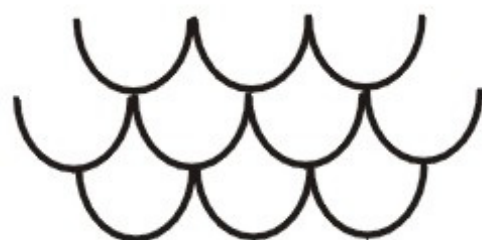

# Shapes in Nature

Many different shapes can be found in the forest.

For each of the shapes on this sheet, try and collect natural objects that look like or contain the same shape.

**Spirals  
or Twists**

**Triangles**

**Scales**

**Heart Shapes**

**Circles**

**Vein Pattern**

**Oval or  
Oblong**

**Star Shapes**