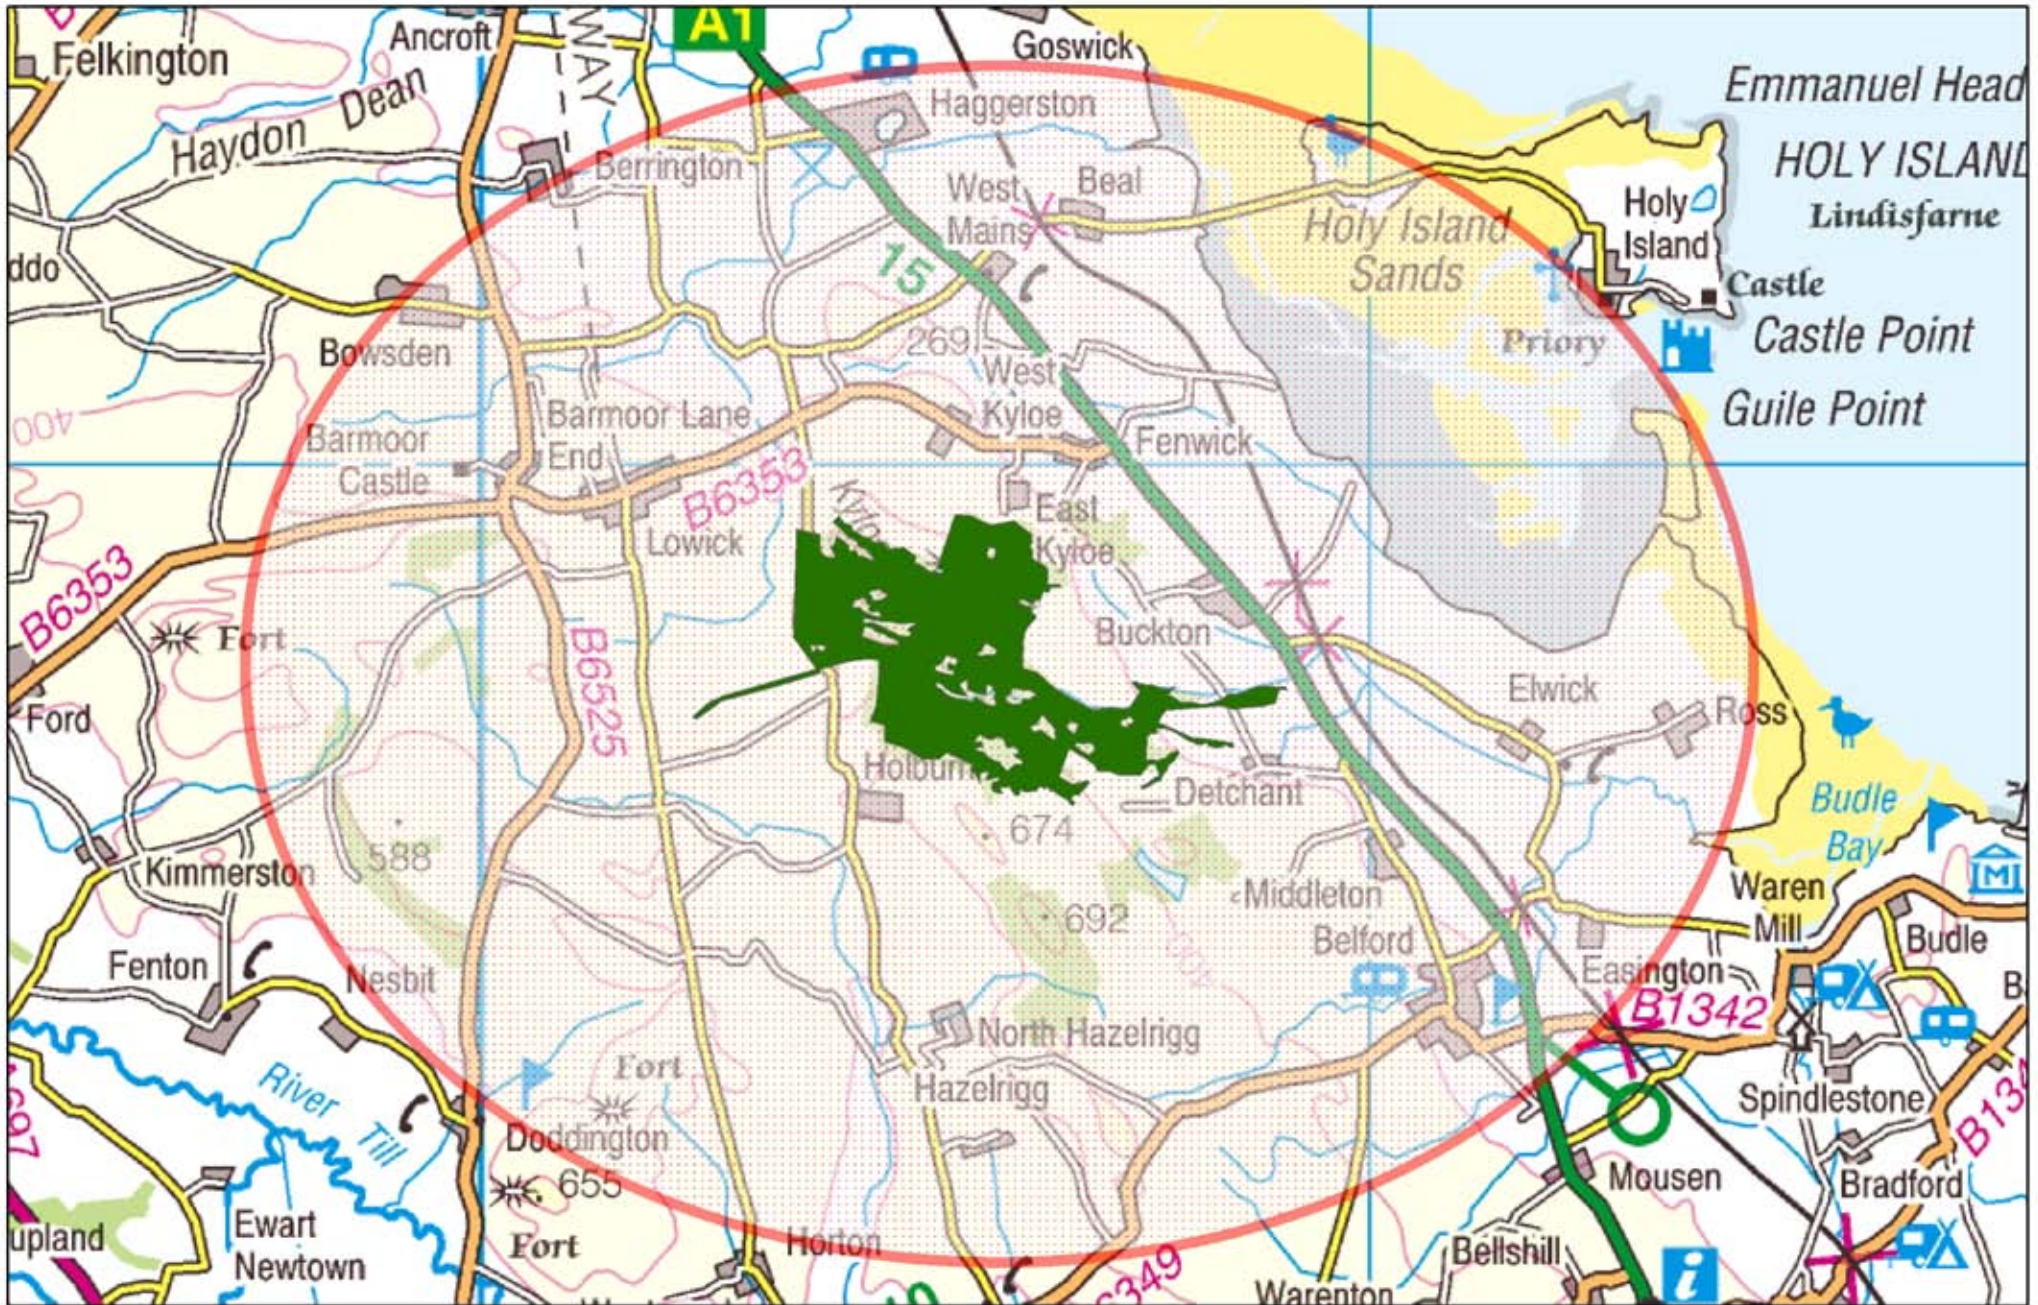

Kyloe Red Squirrel Reserves

Produced by Cartographic & Geographic Information Services
Forestry Commission, National Office for England, Cambridge
© Crown copyright. All rights reserved.
Forestry Commission PGA No: 100025498 2006