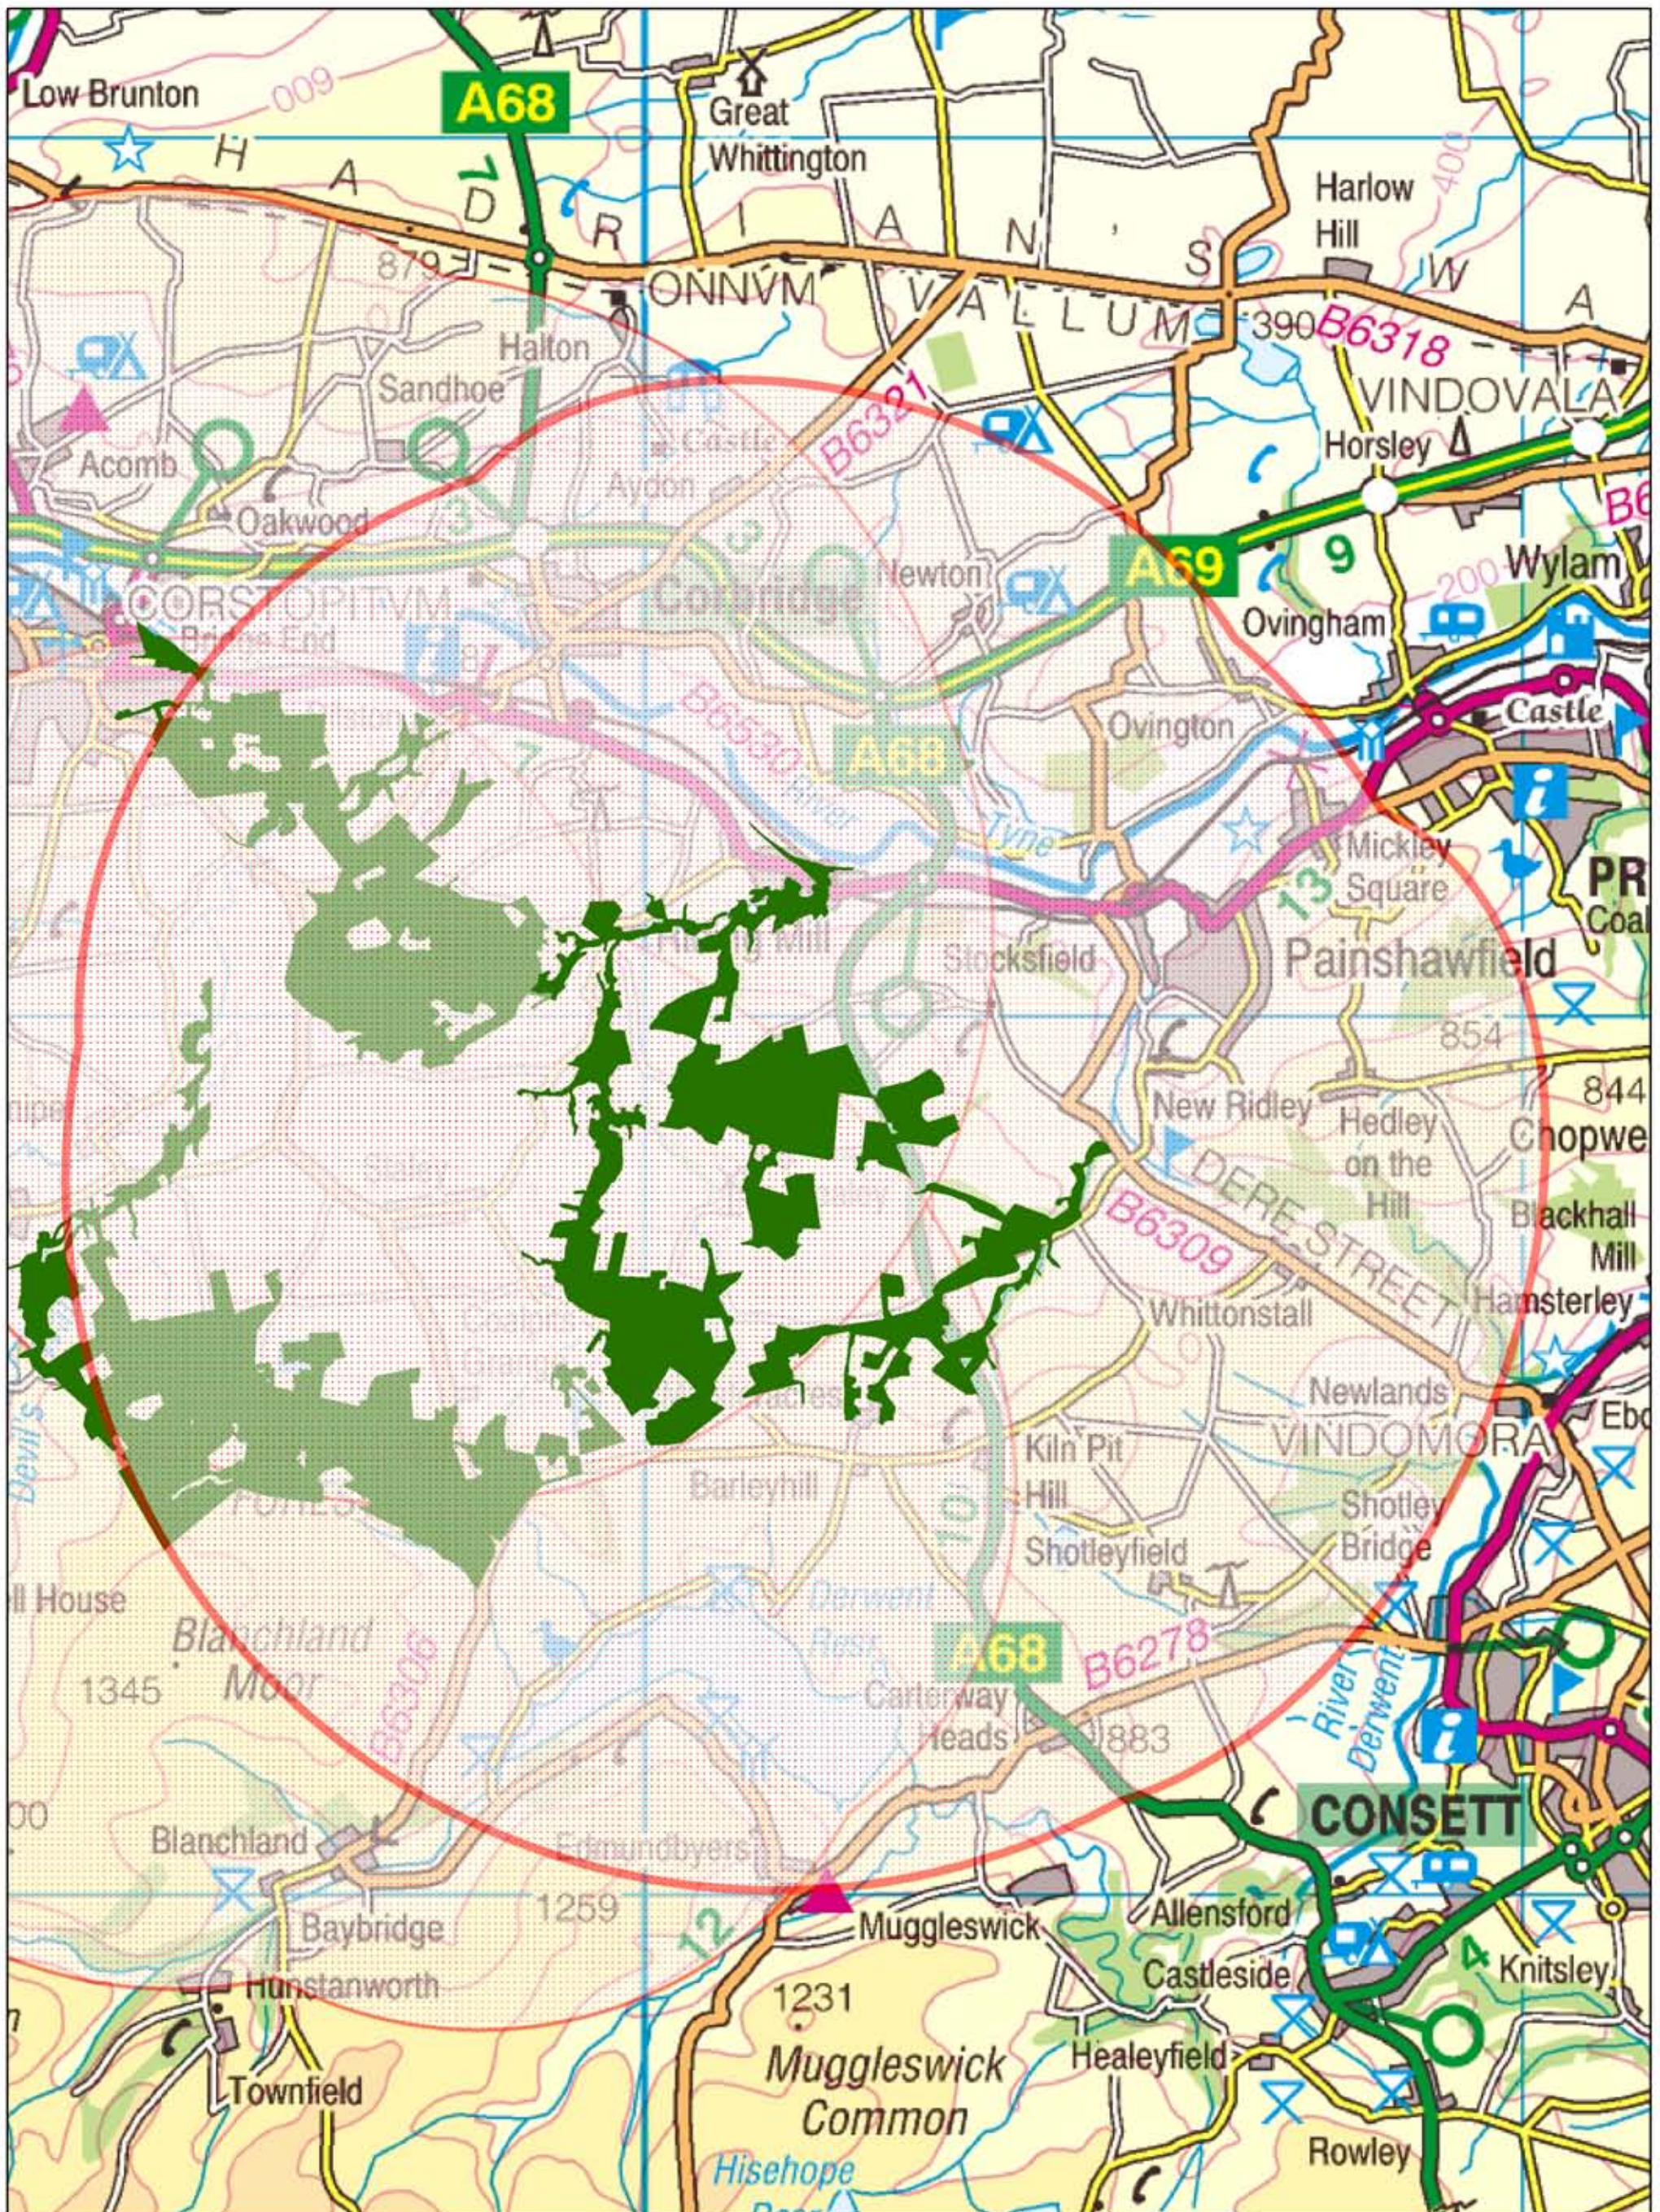

Healey and Kellas Red Squirrel Reserves

1 0.5 0 1 2 3 Miles