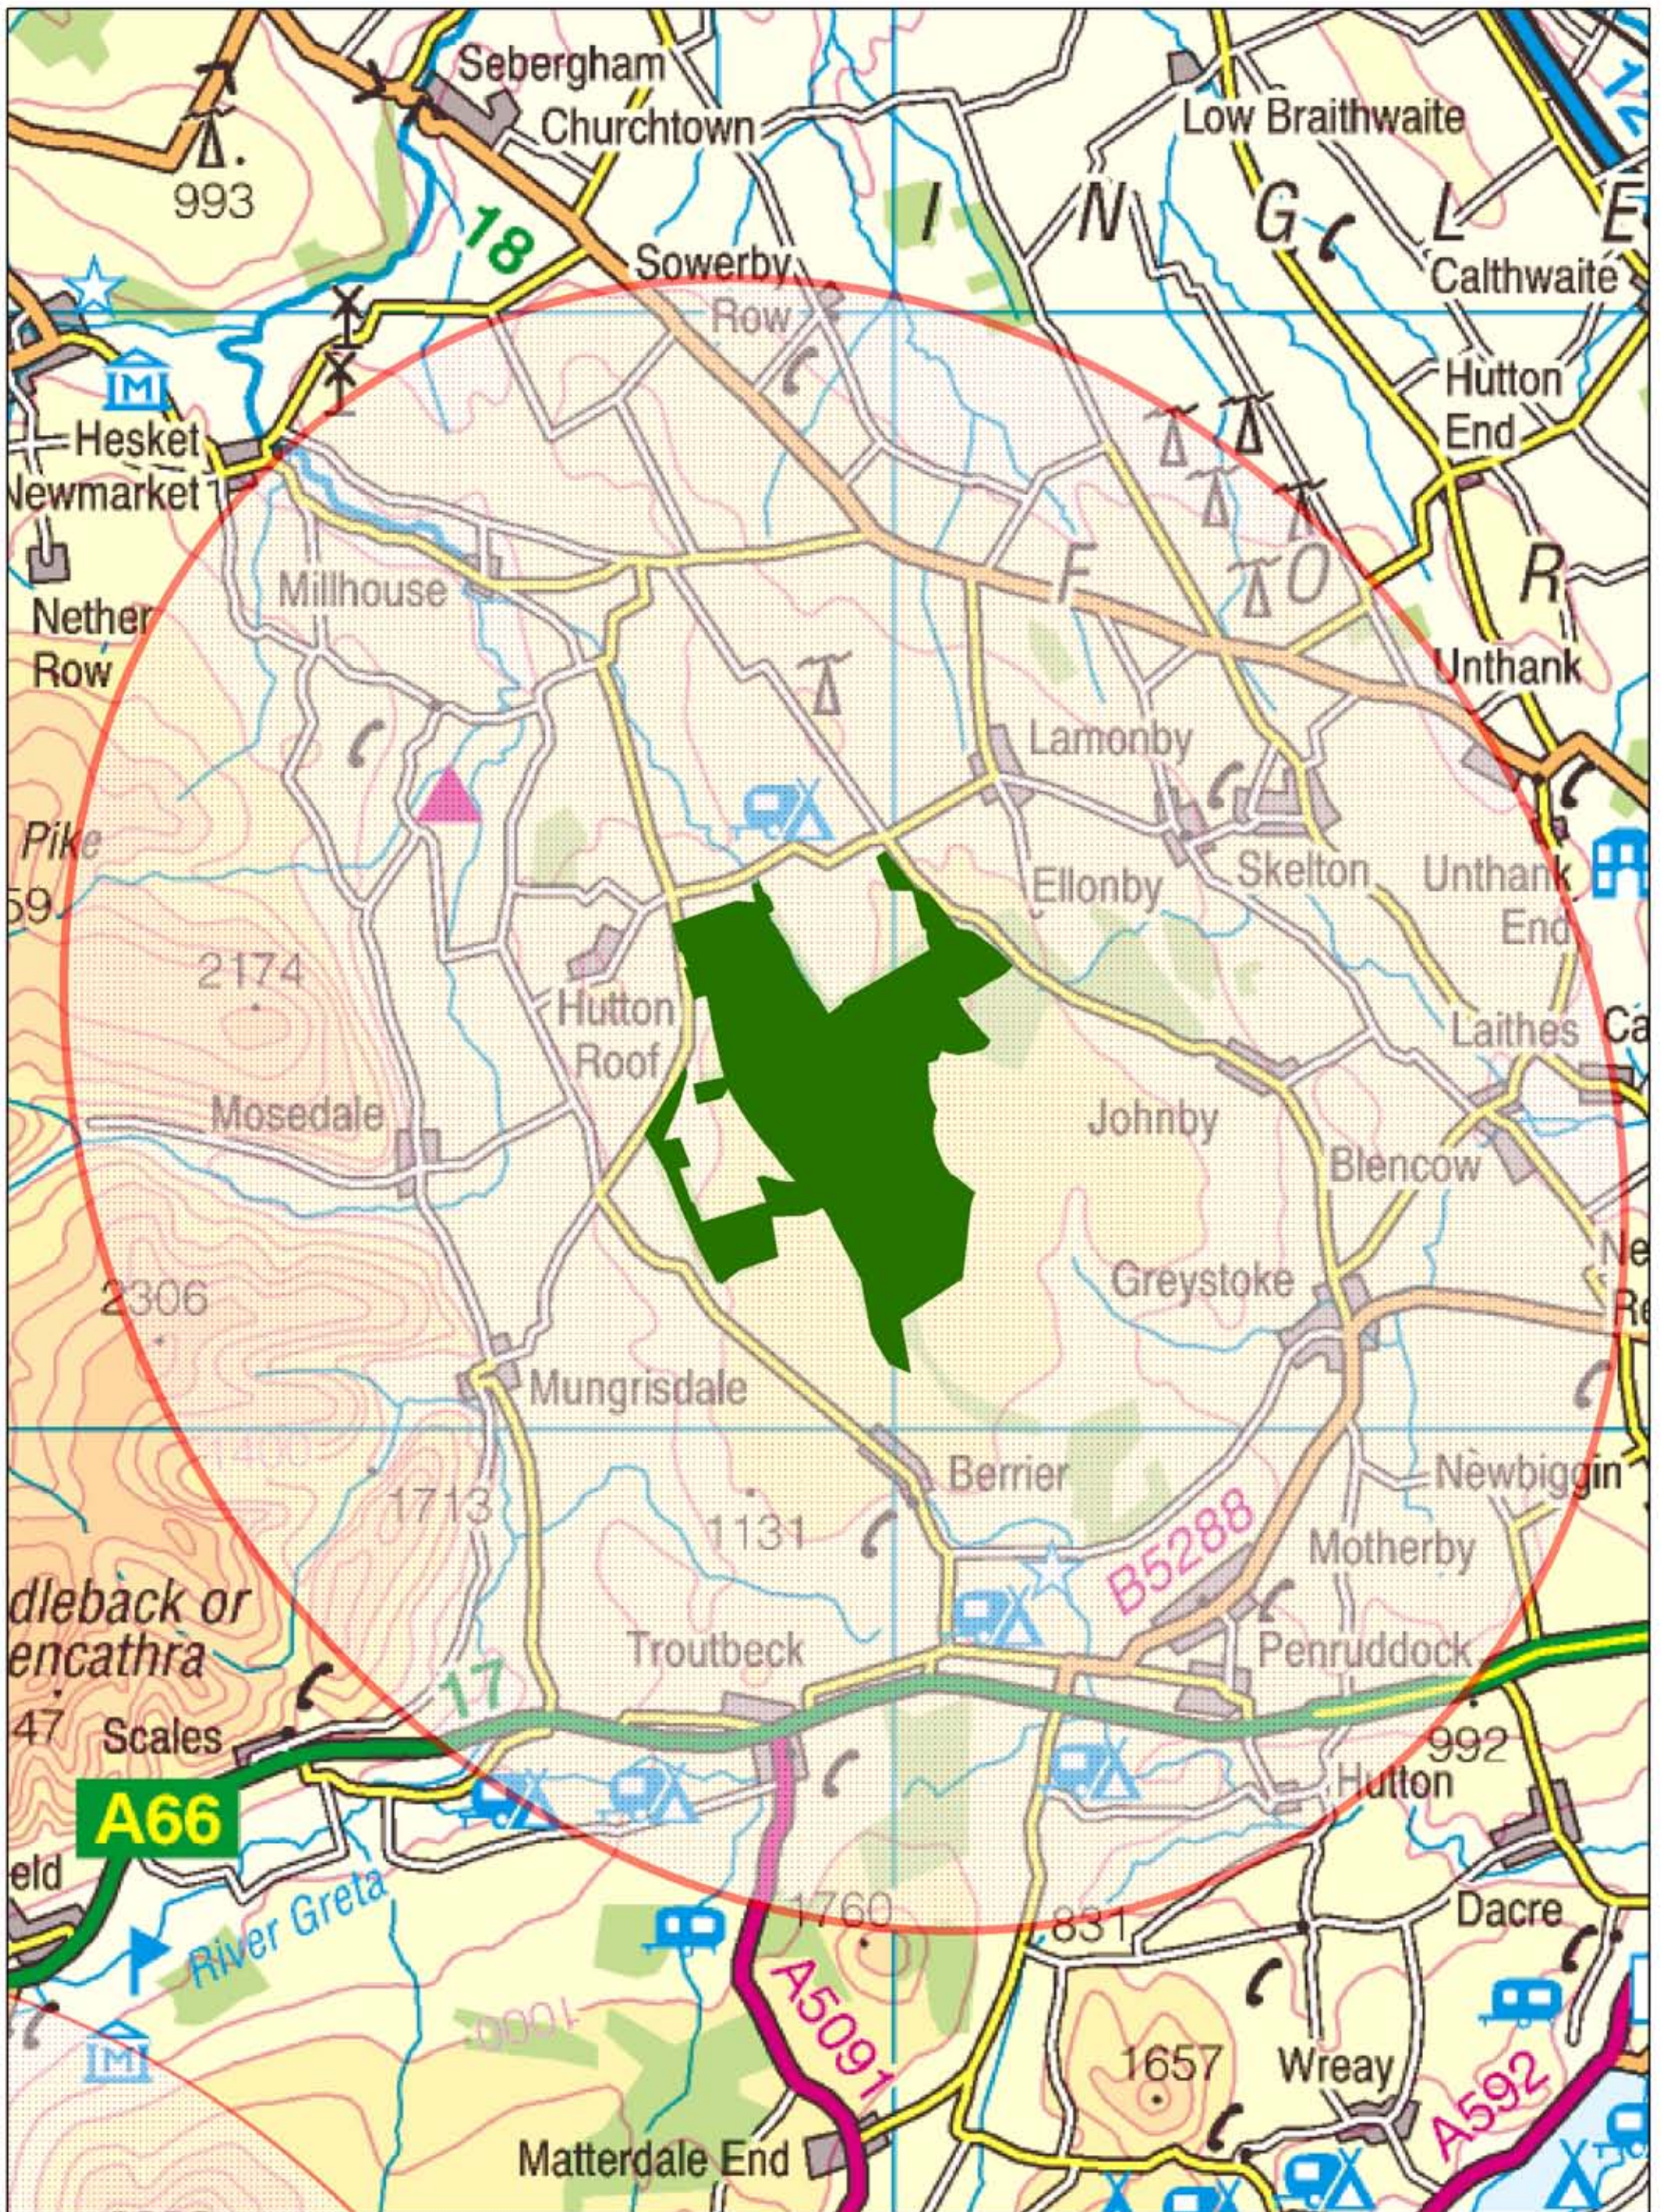

# Greystoke Red Squirrel Reserves

1 0.5 0 1 2 3 Miles