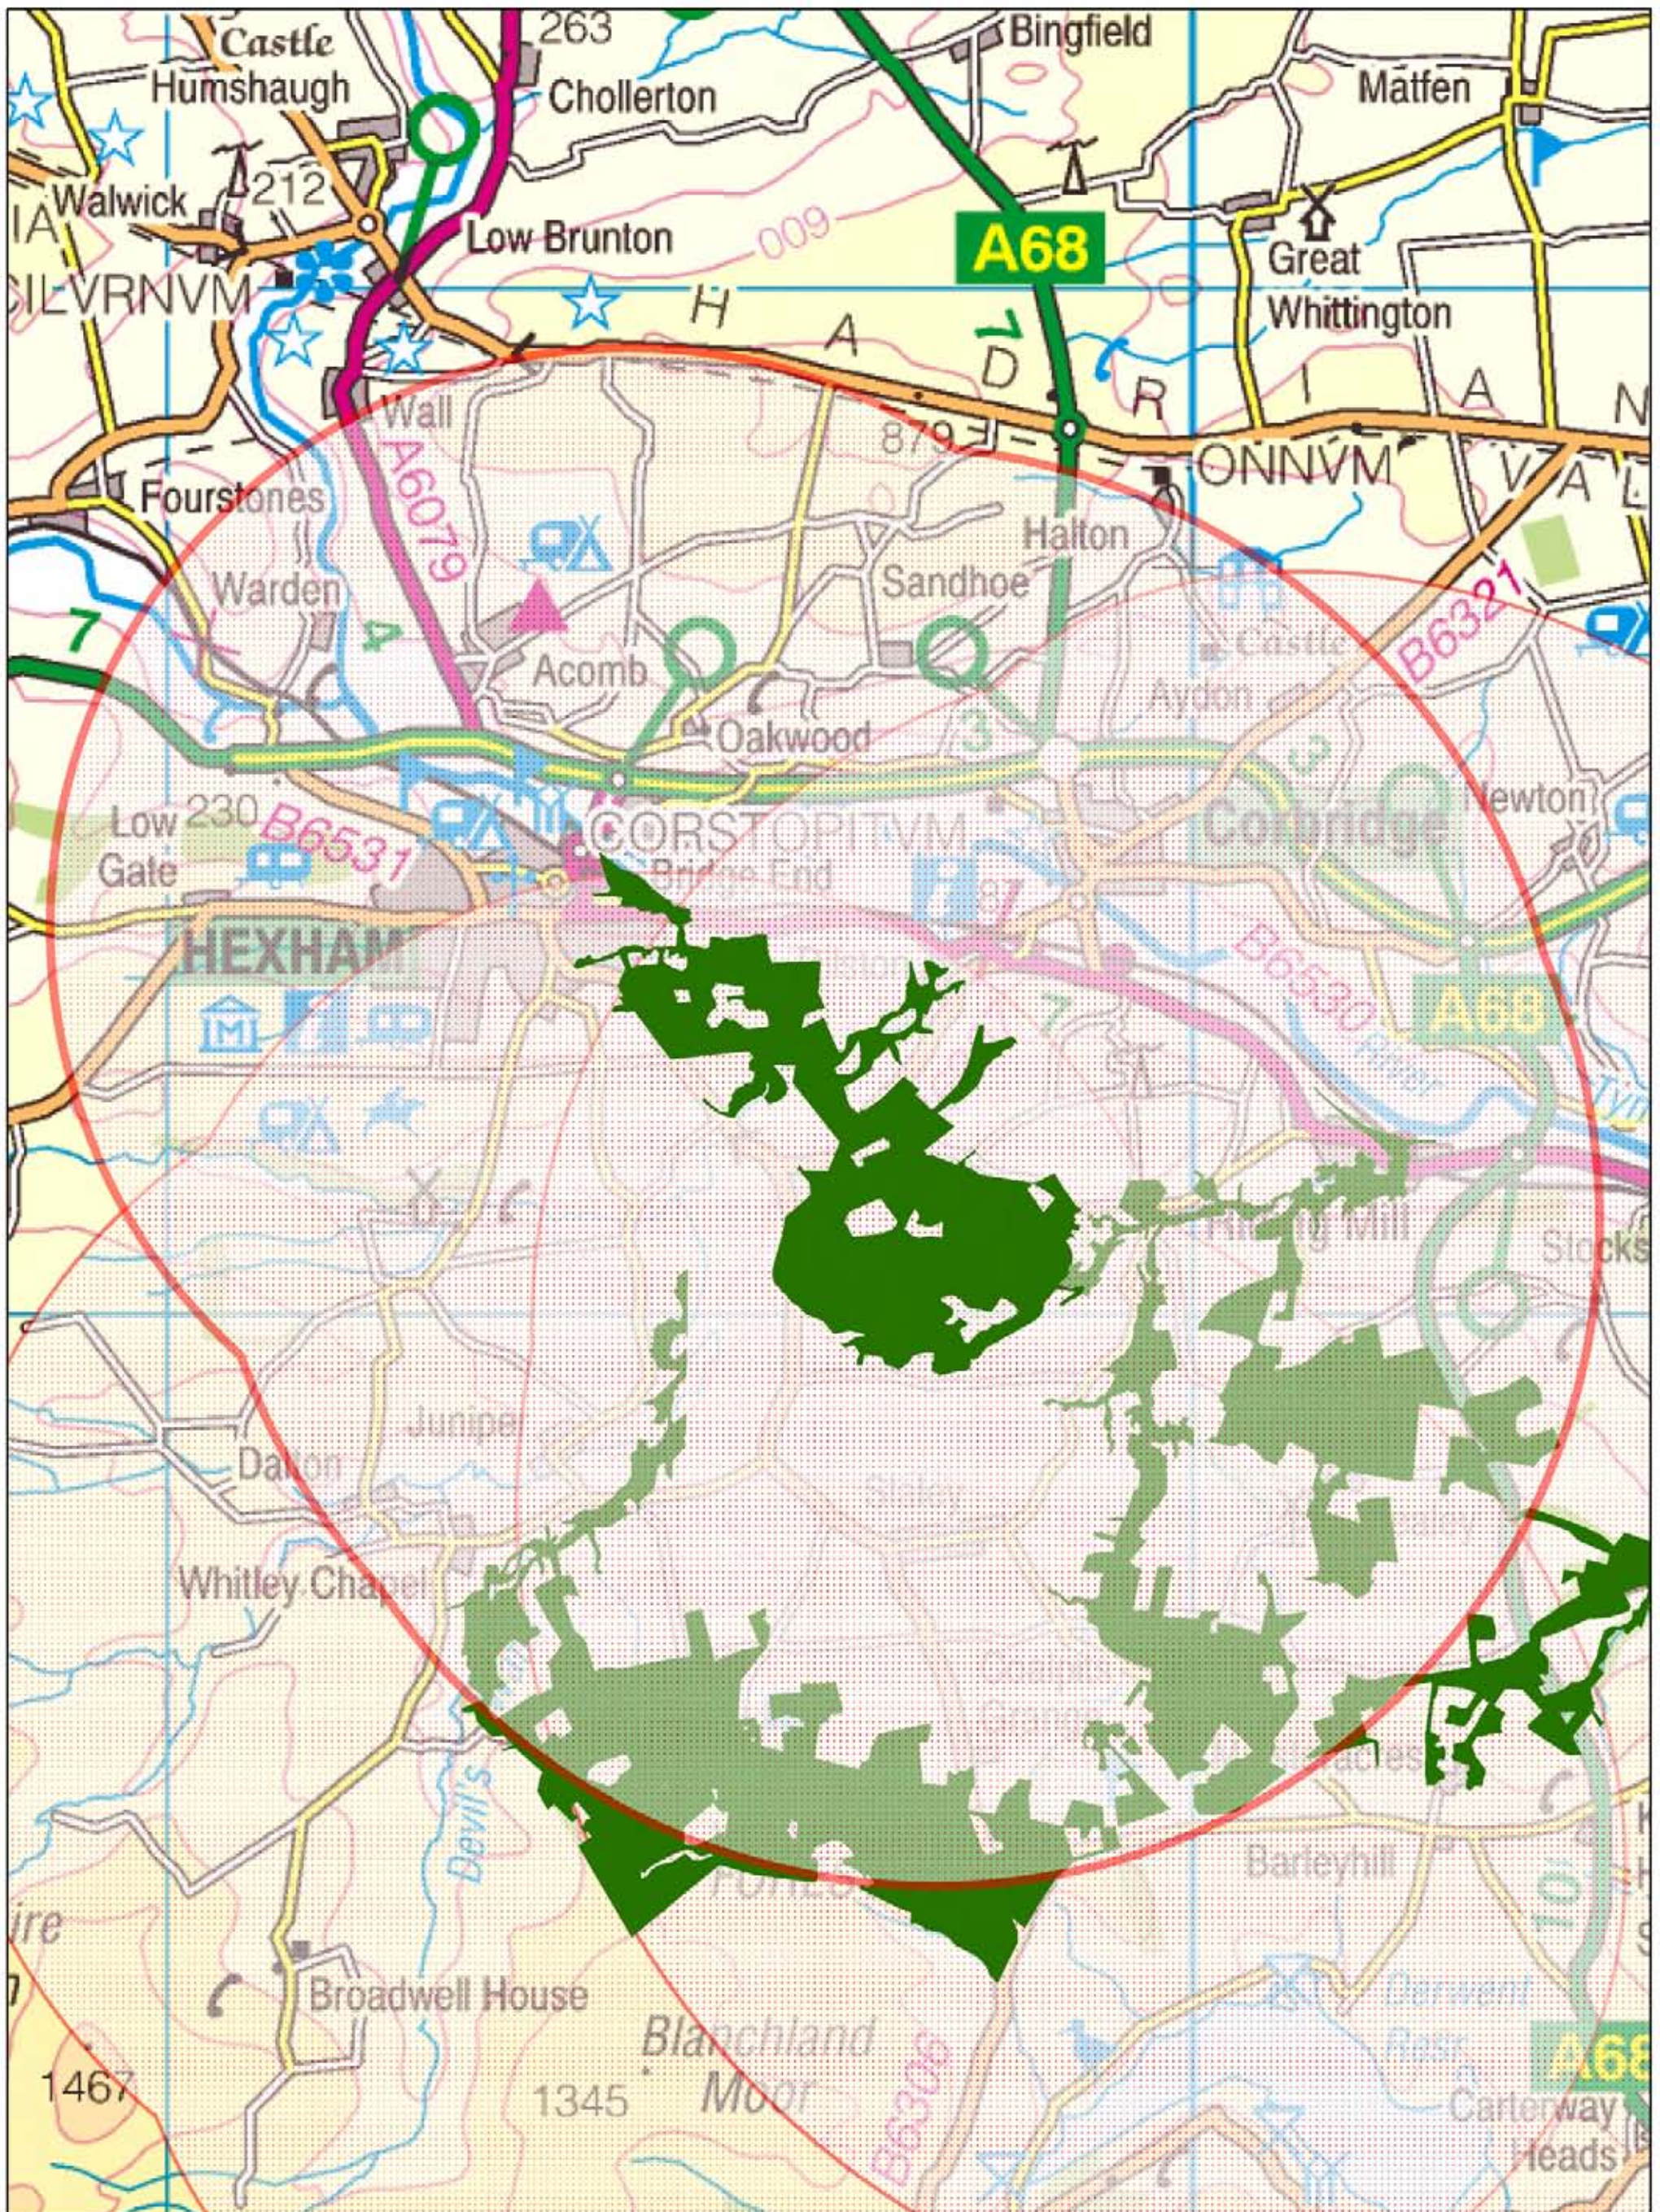

# Dipton and Dukeshouse Wood Red Squirrel Reserves

1 0.5 0 1 2 3 Miles

Produced by Cartographic & Geographic Information Services  
Forestry Commission, National Office for England, Cambridge  
© Crown copyright. All rights reserved.  
Forestry Commission PGA No: 100025498 2006