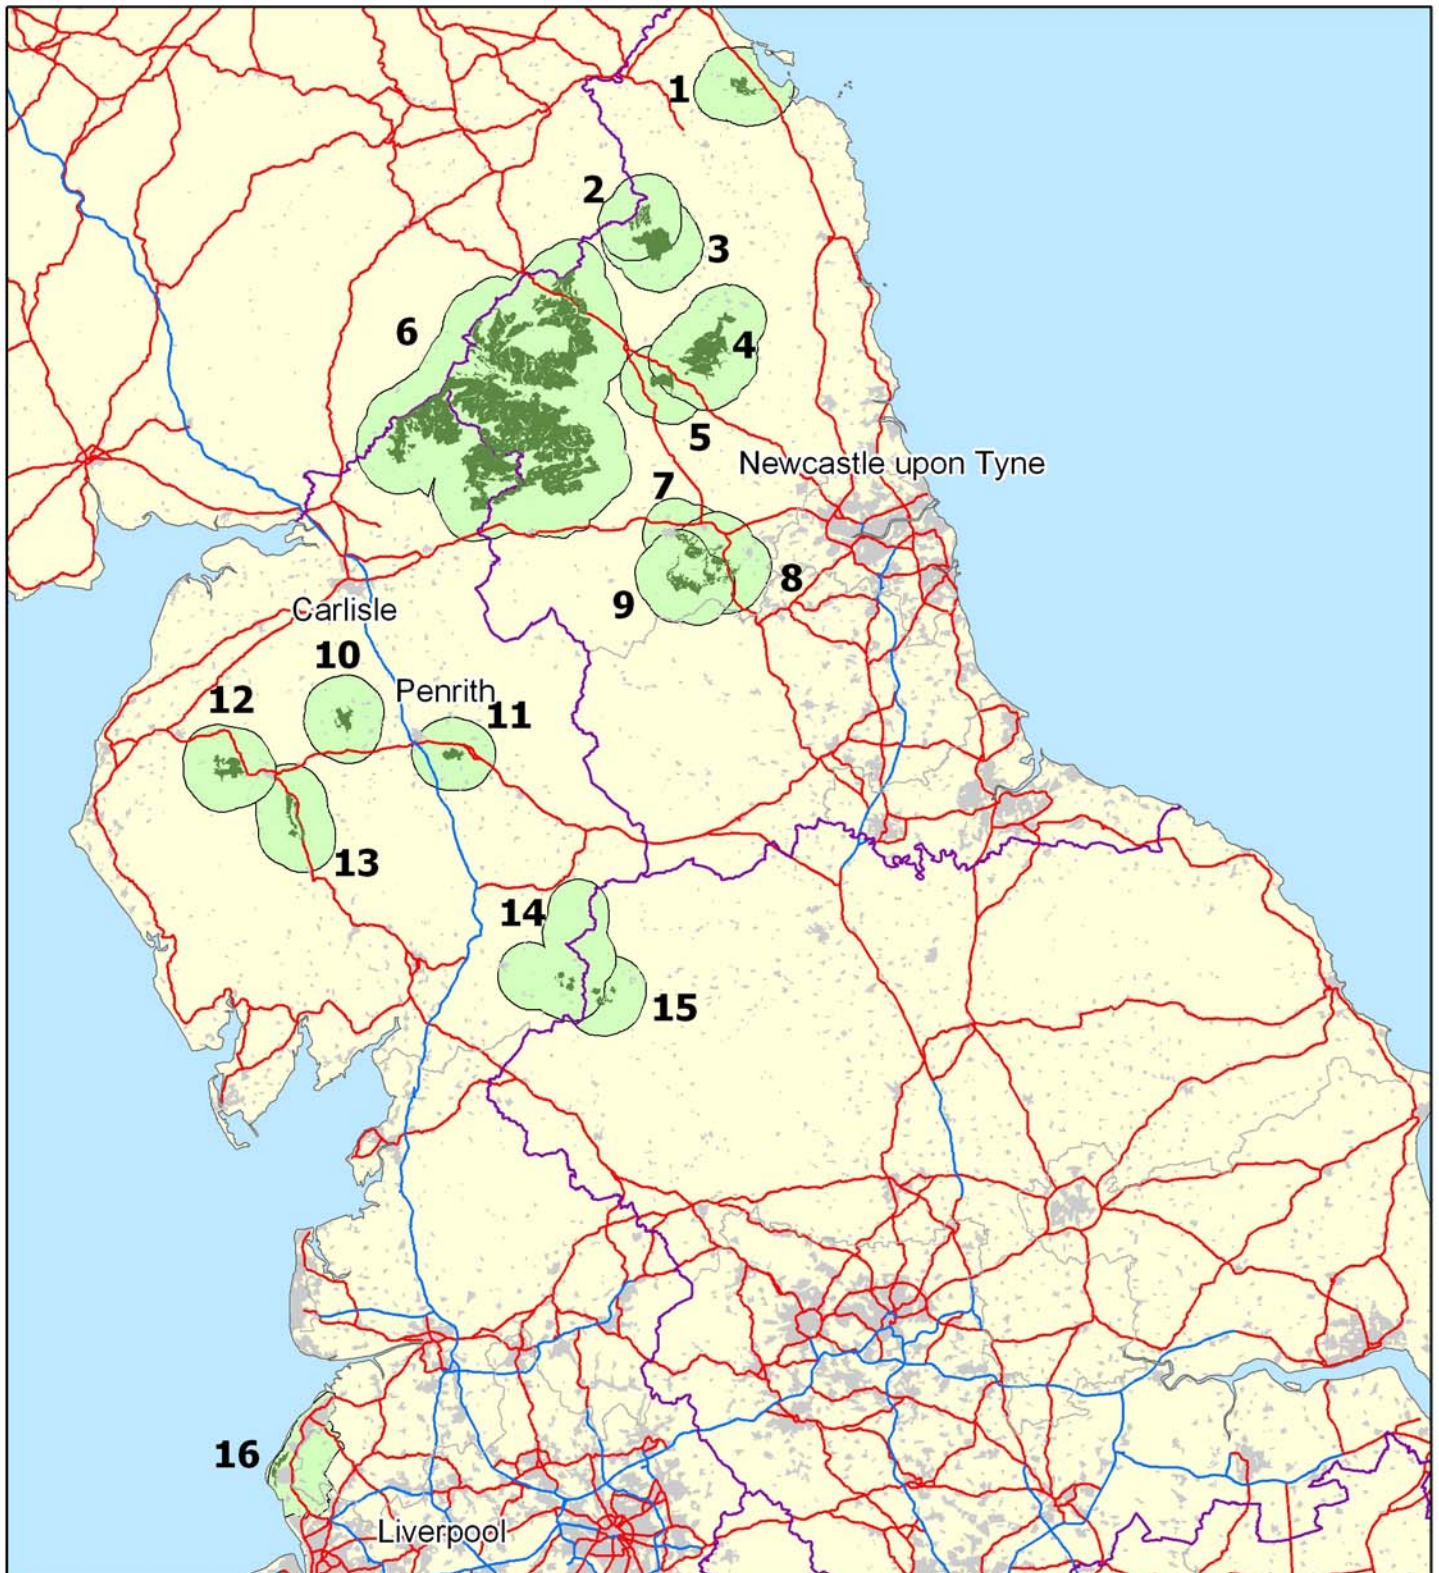

Location of Red Squirrel Reserves and 5km buffer zones in Northern England

- | | | | |
|---------------------|----------------------------------|-----------------------------|---------------------------------|
| 1. Kyloe | 5. Raylees | 9. Slaley/Dukesfield | 13. Thirlmere |
| 2. Uswayford | 6. Kielder | 10. Greystoke | 14. Garsdale/Mallerstang |
| 3. Kidland | 7. Dipton/Dukeshouse Wood | 11. Whinfell | 15. Widdale |
| 4. Harwood | 8. Healey/Kellas | 12. Whinlatter | 16. Sefton |