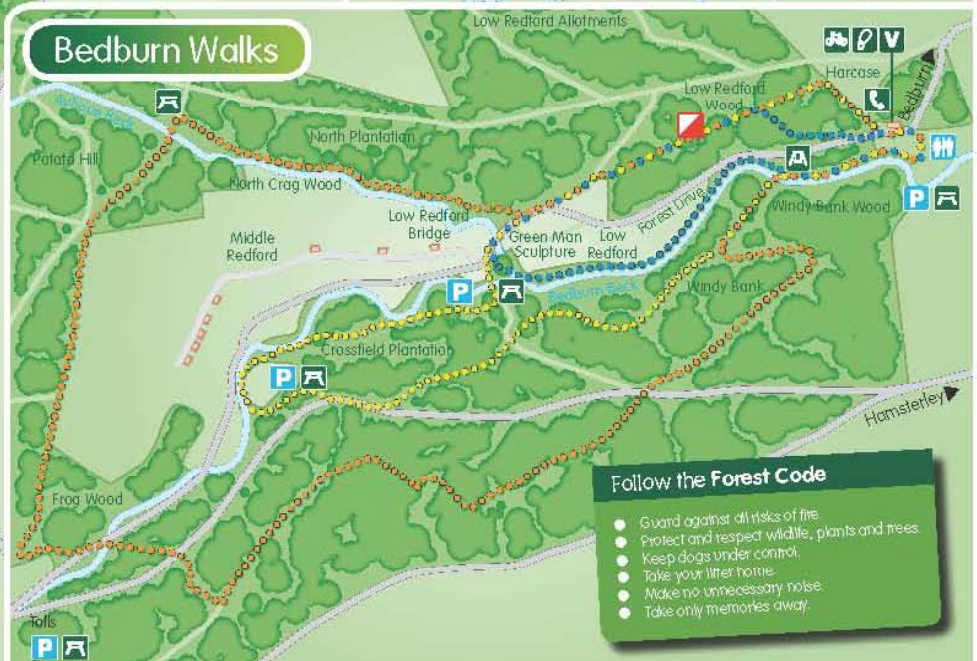

# Hamsterley Forest

**Key** North ↑

**Bedburn Walks**

- Riverside Trail
- Yellow Walk
- Orange Walk

**The Grove Walks**

- Tree Walk
- Spurswood Walk

**Blackling Hole Walks**

- Whiskey Gill Walk

**Icons:**

- Parking
- Toilets
- Picnic Area
- Cycling
- Walking
- Visitor Centre
- Telephone
- Play Area
- Orienteering

**Follow the Forest Code**

- Guard against all risks of fire.
- Protect and respect wildlife, plants and trees.
- Keep dogs under control.
- Take your litter home.
- Make no unnecessary noise.
- Take only memories away.

0 200 400 600 800 1km