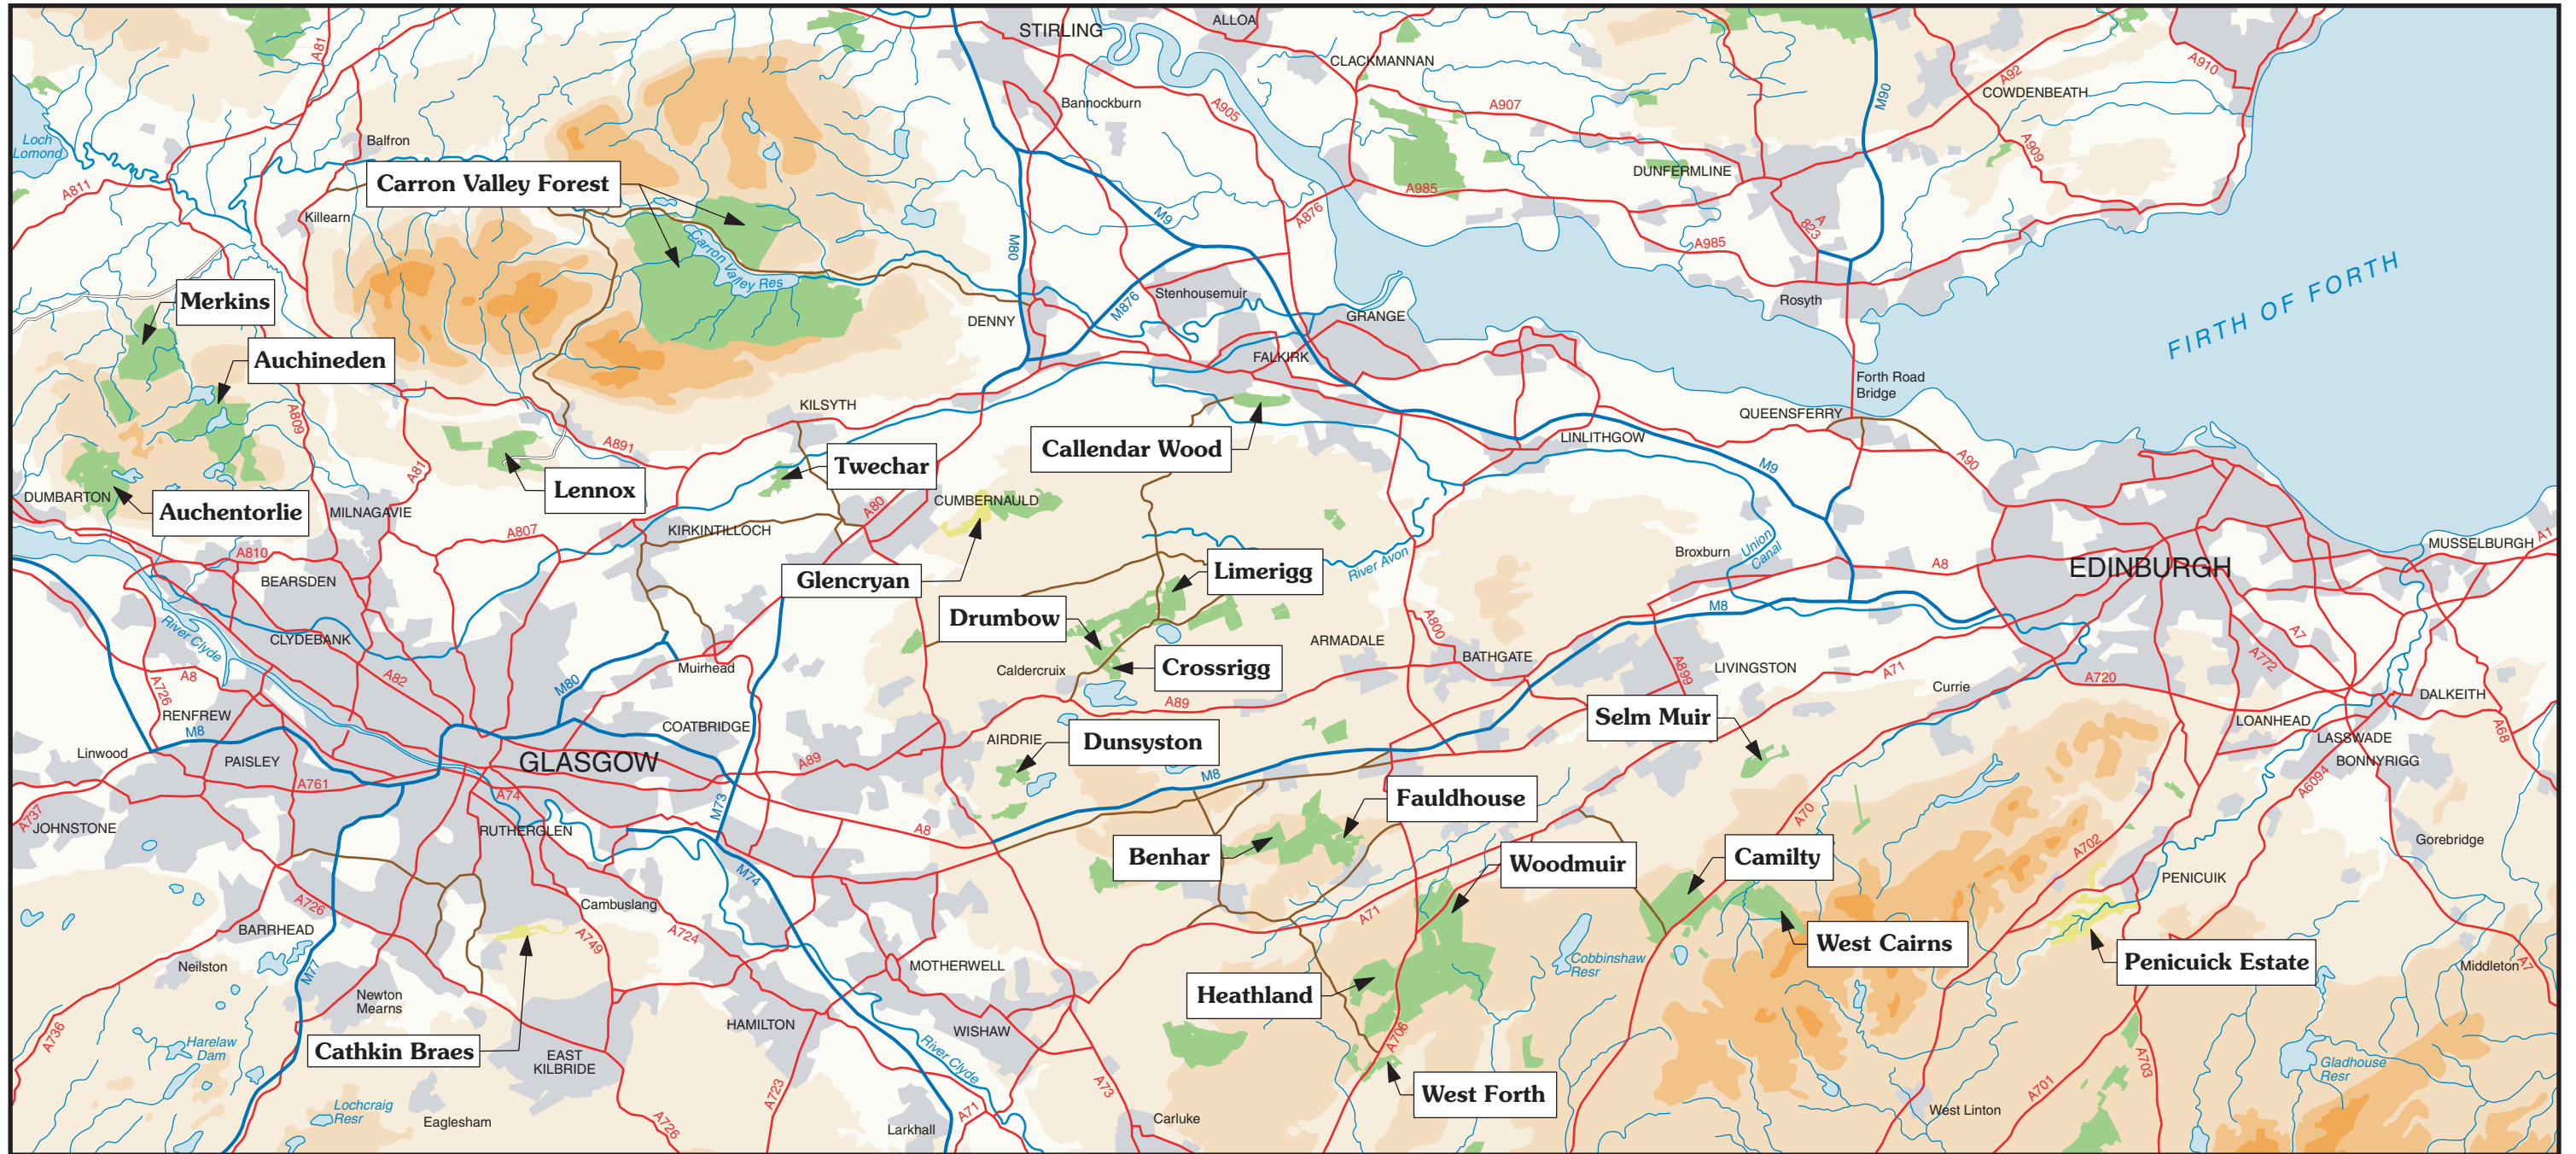

Scottish Lowlands

MAP KEY

- FCS Woodlands
- Non FCS Woodlands

This map is reproduced from Ordnance Survey material with the permission of Ordnance Survey on behalf of the Controller of Her Majesty's Stationery Office © Crown copyright. Unauthorised reproduction infringes Crown copyright and may lead to prosecution or civil proceedings. Forestry Commission. Licence No. 100025498 2005.