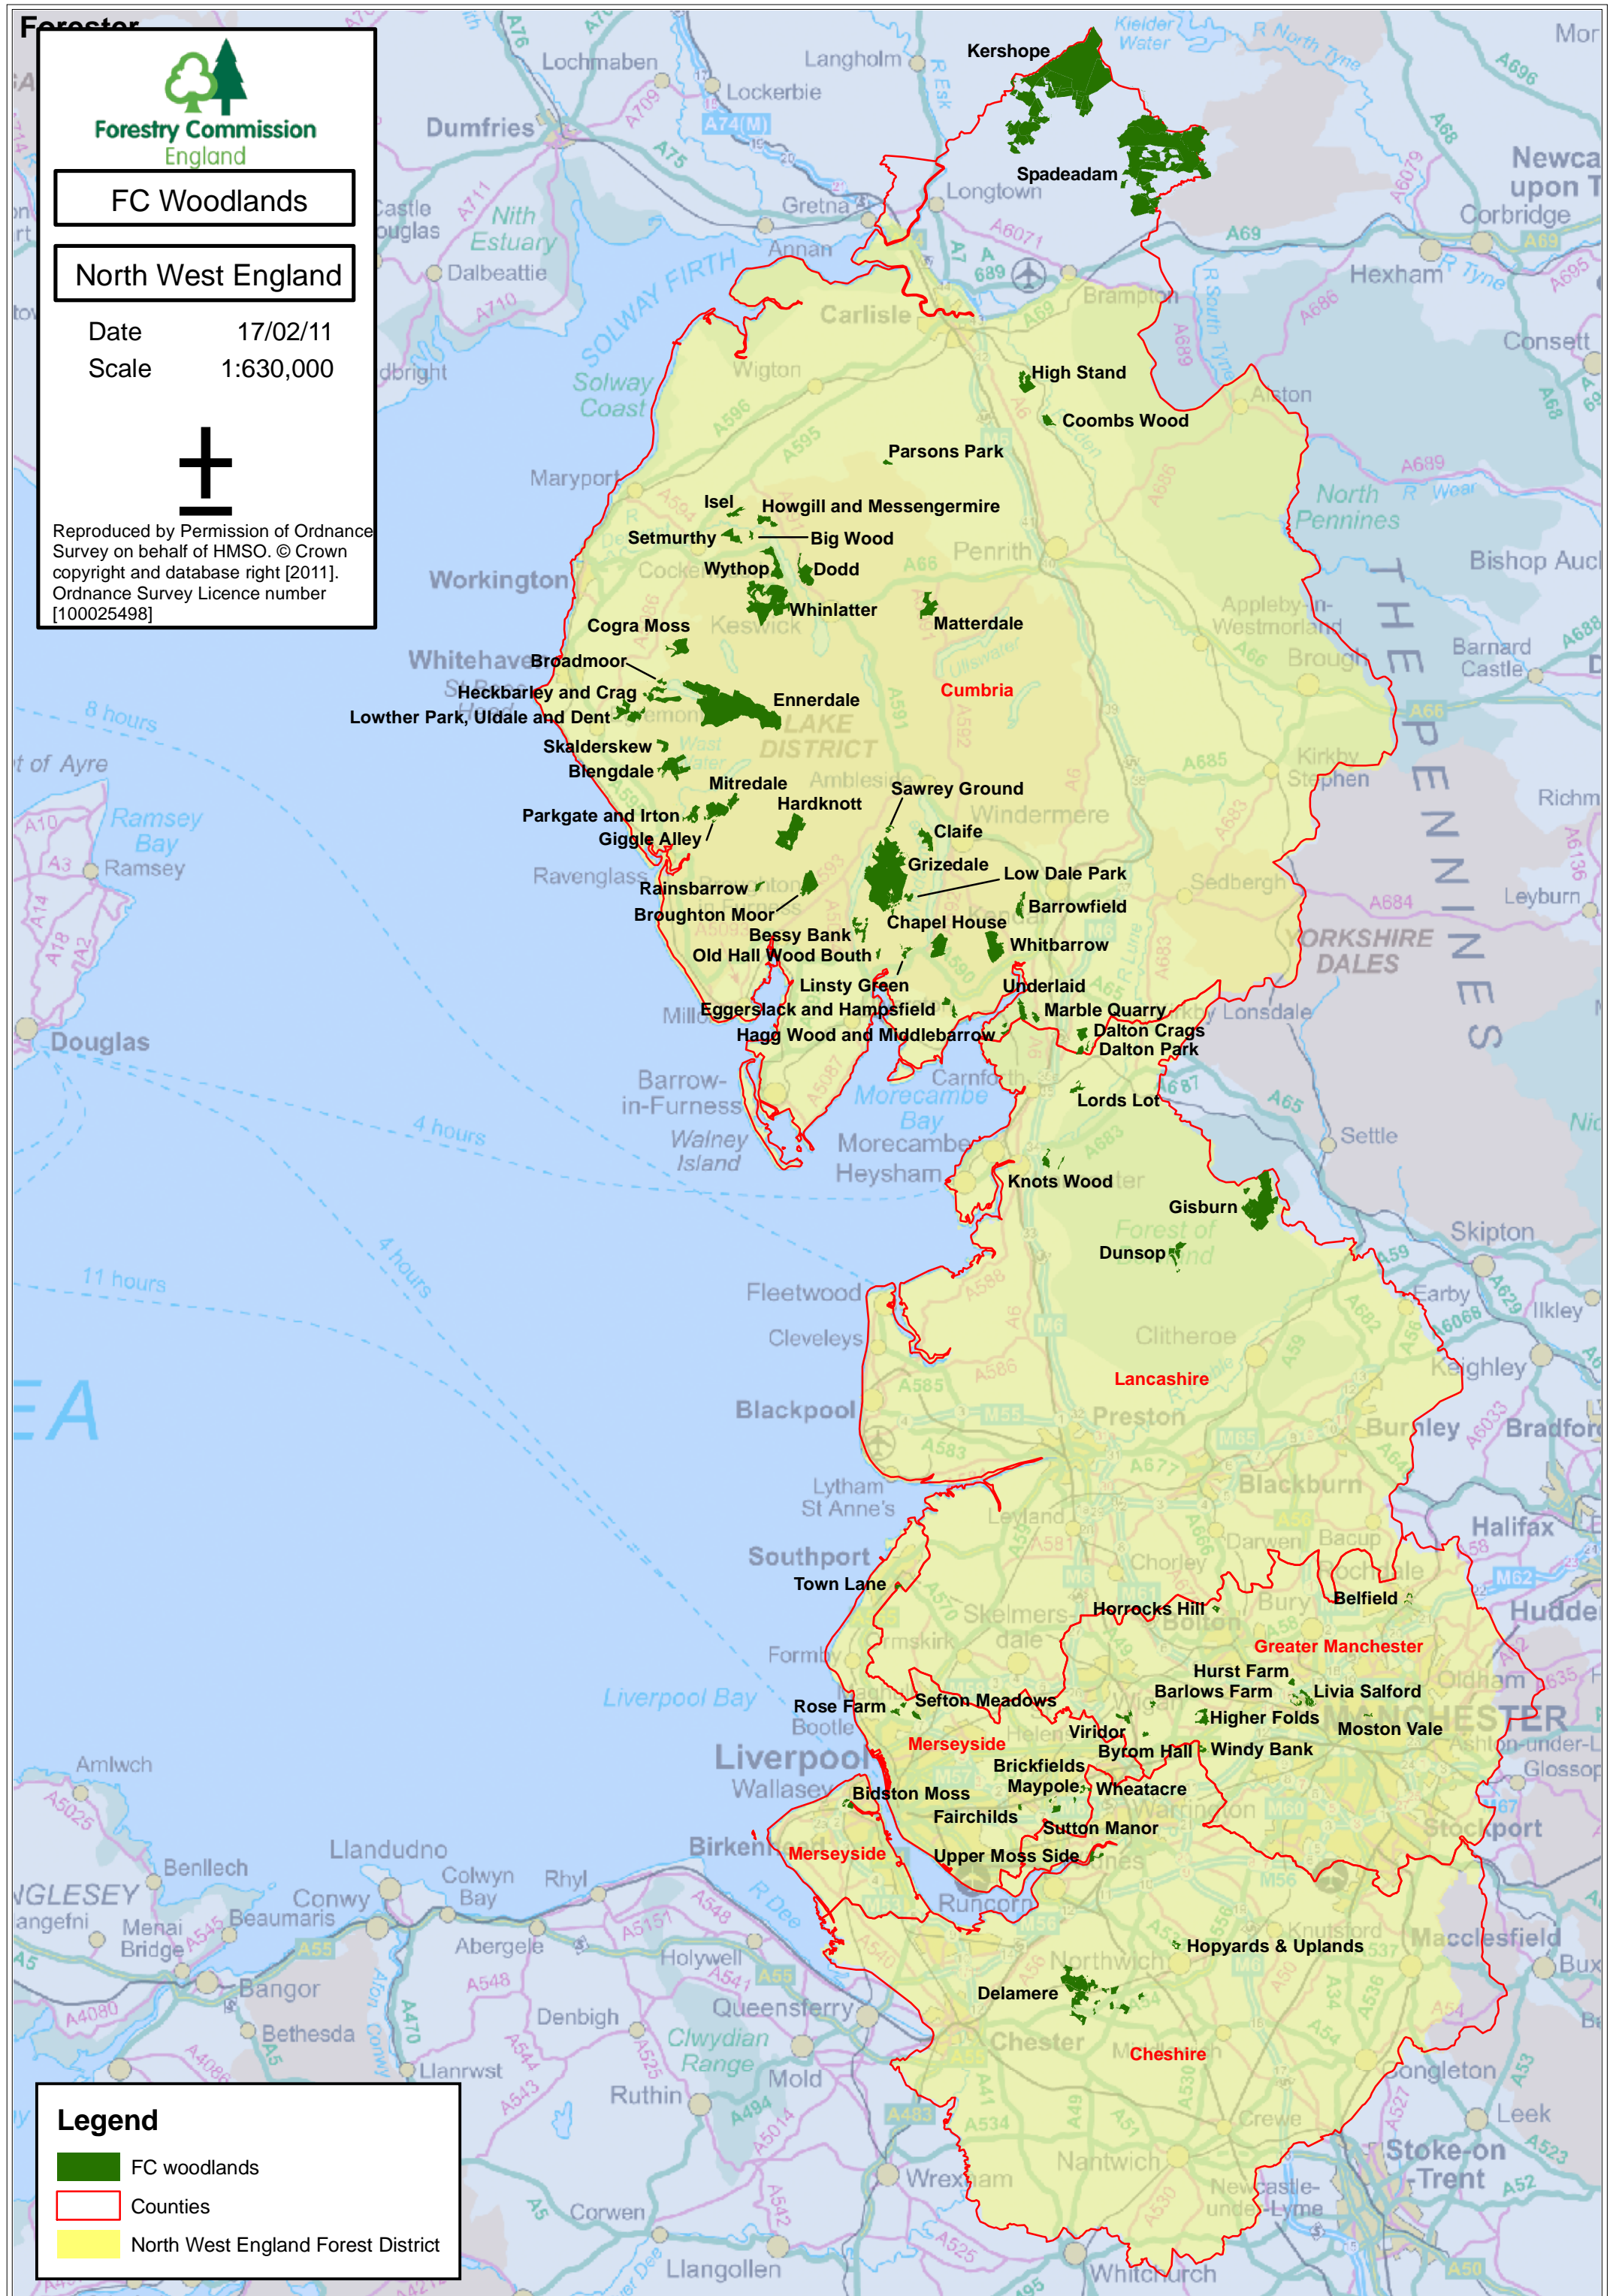

Forestry Commission
England

FC Woodlands

North West England

Date 17/02/11
Scale 1:630,000

Reproduced by Permission of Ordnance Survey on behalf of HMSO. © Crown copyright and database right [2011]. Ordnance Survey Licence number [100025498]

Legend

-  FC woodlands
-  Counties
-  North West England Forest District