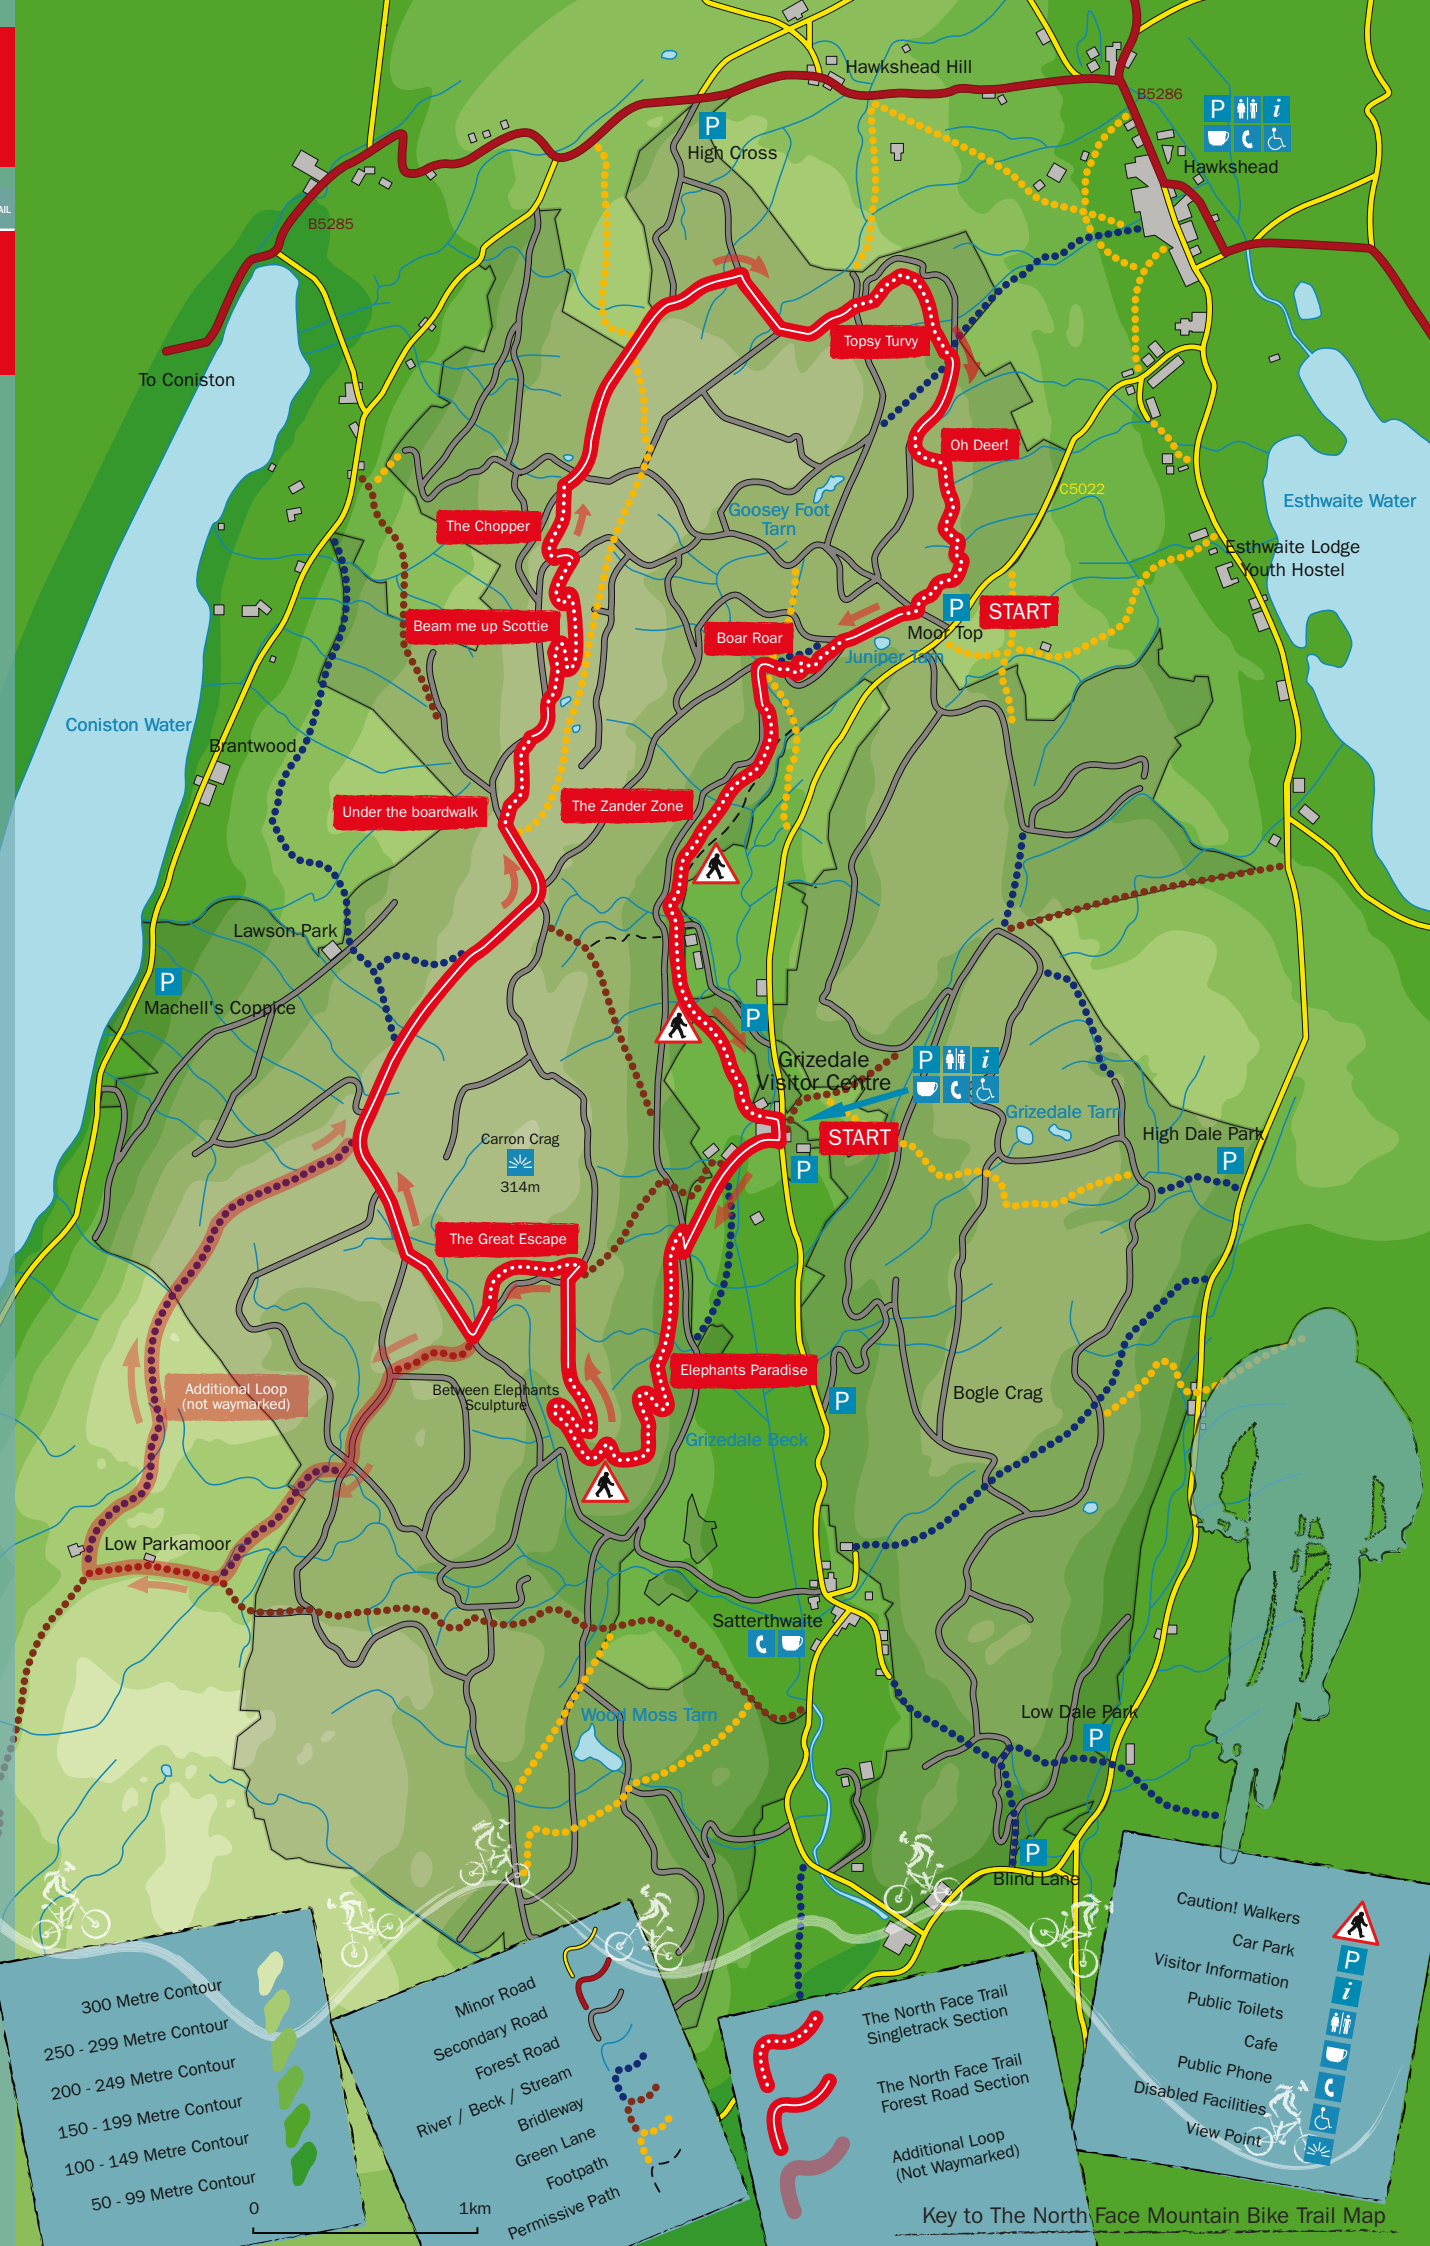

THE NORTH FACE MOUNTAIN BIKE TRAIL

THE NORTH FACE MOUNTAIN BIKE TRAIL

Key to The North Face Mountain Bike Trail Map