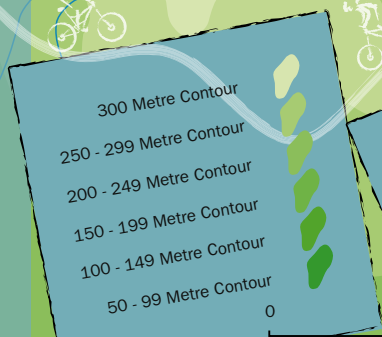

THE NORTH FACE MOUNTAIN BIKE TRAIL

THE NORTH FACE MOUNTAIN BIKE TRAIL

Key to The North Face Mountain Bike Trail Map