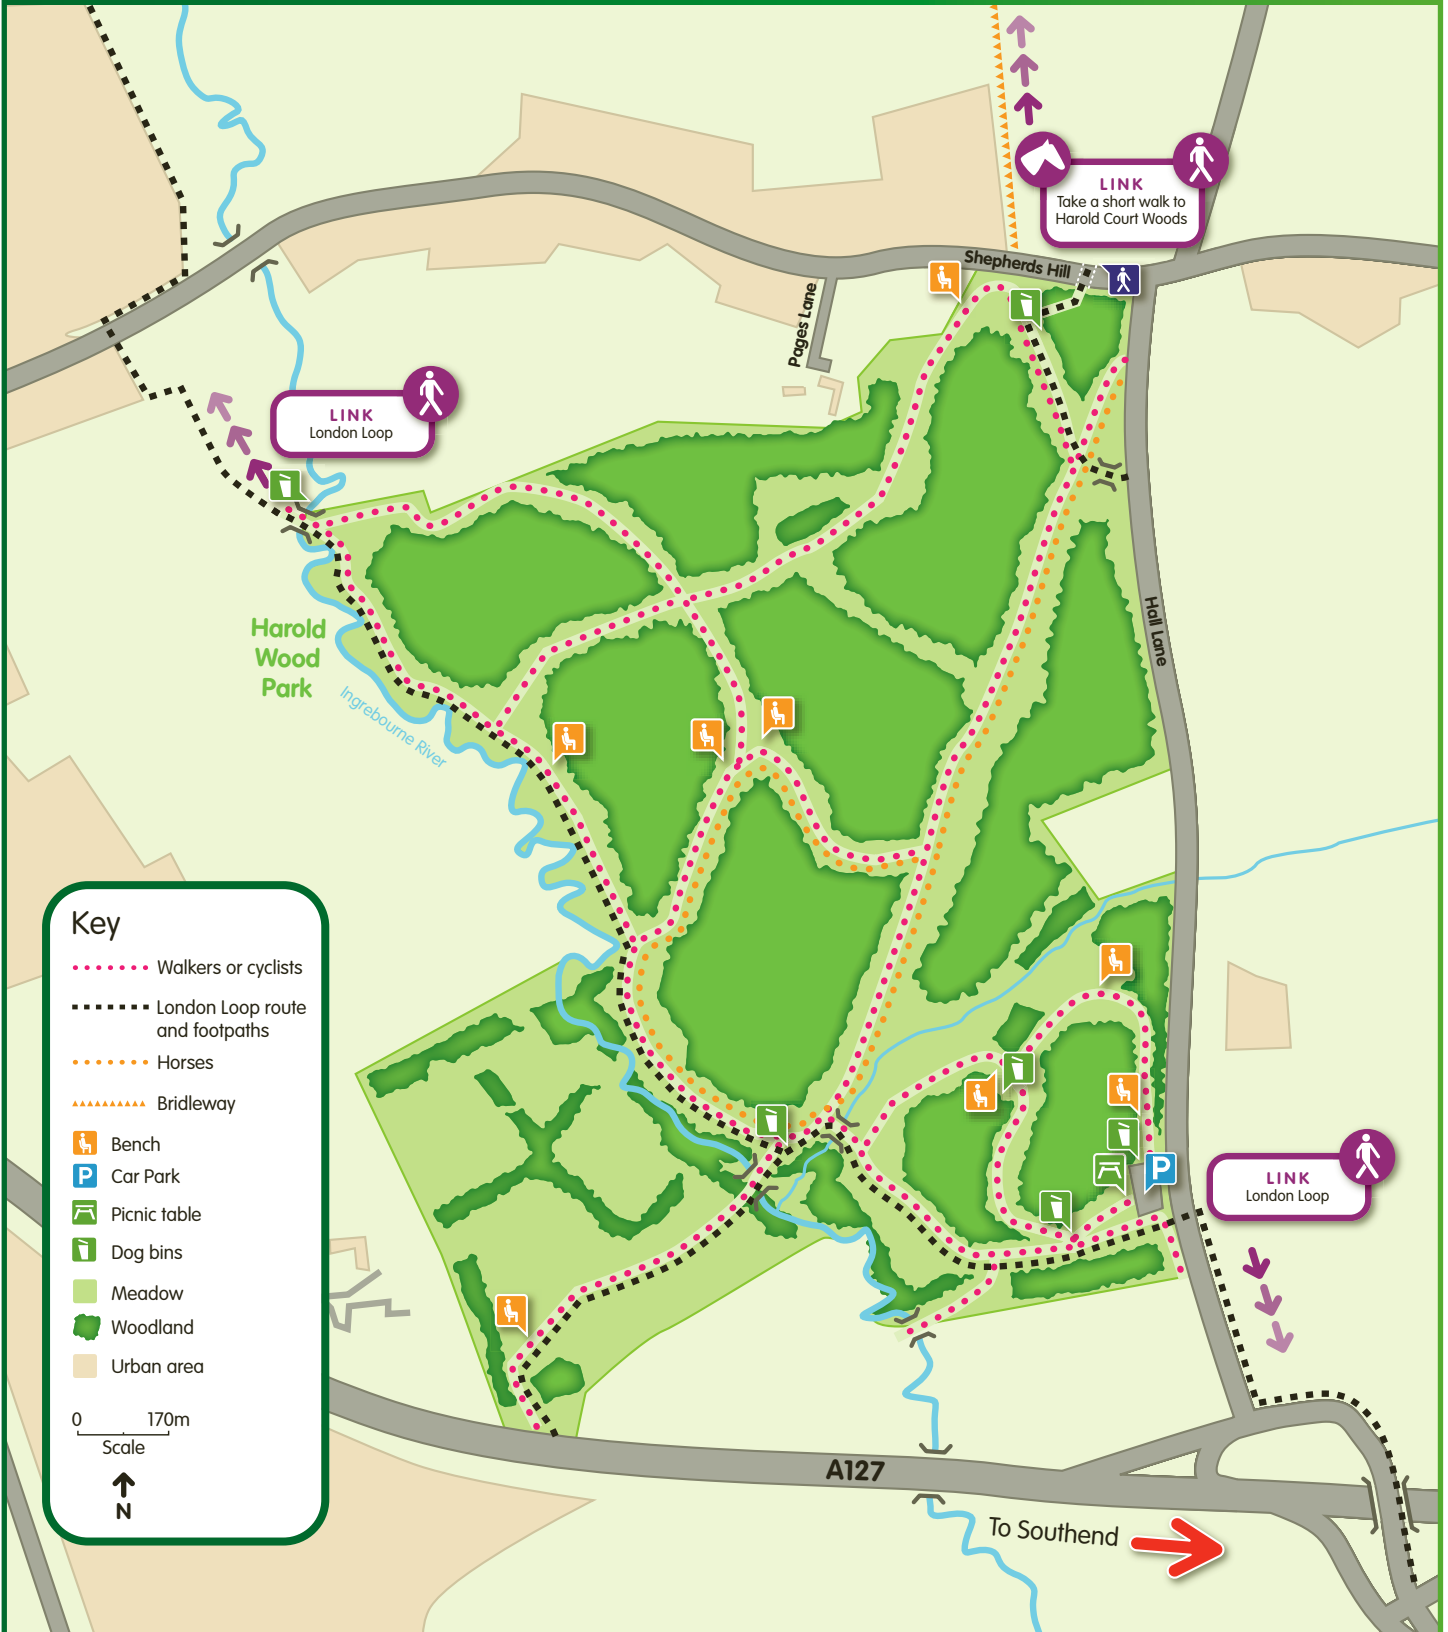

Pages Wood

Key

- Walkers or cyclists
- - - - - London Loop route and footpaths
- Horses
- Bridleway
-  Bench
-  Car Park
-  Picnic table
-  Dog bins
-  Meadow
-  Woodland
-  Urban area

0 170m
Scale

↑
N