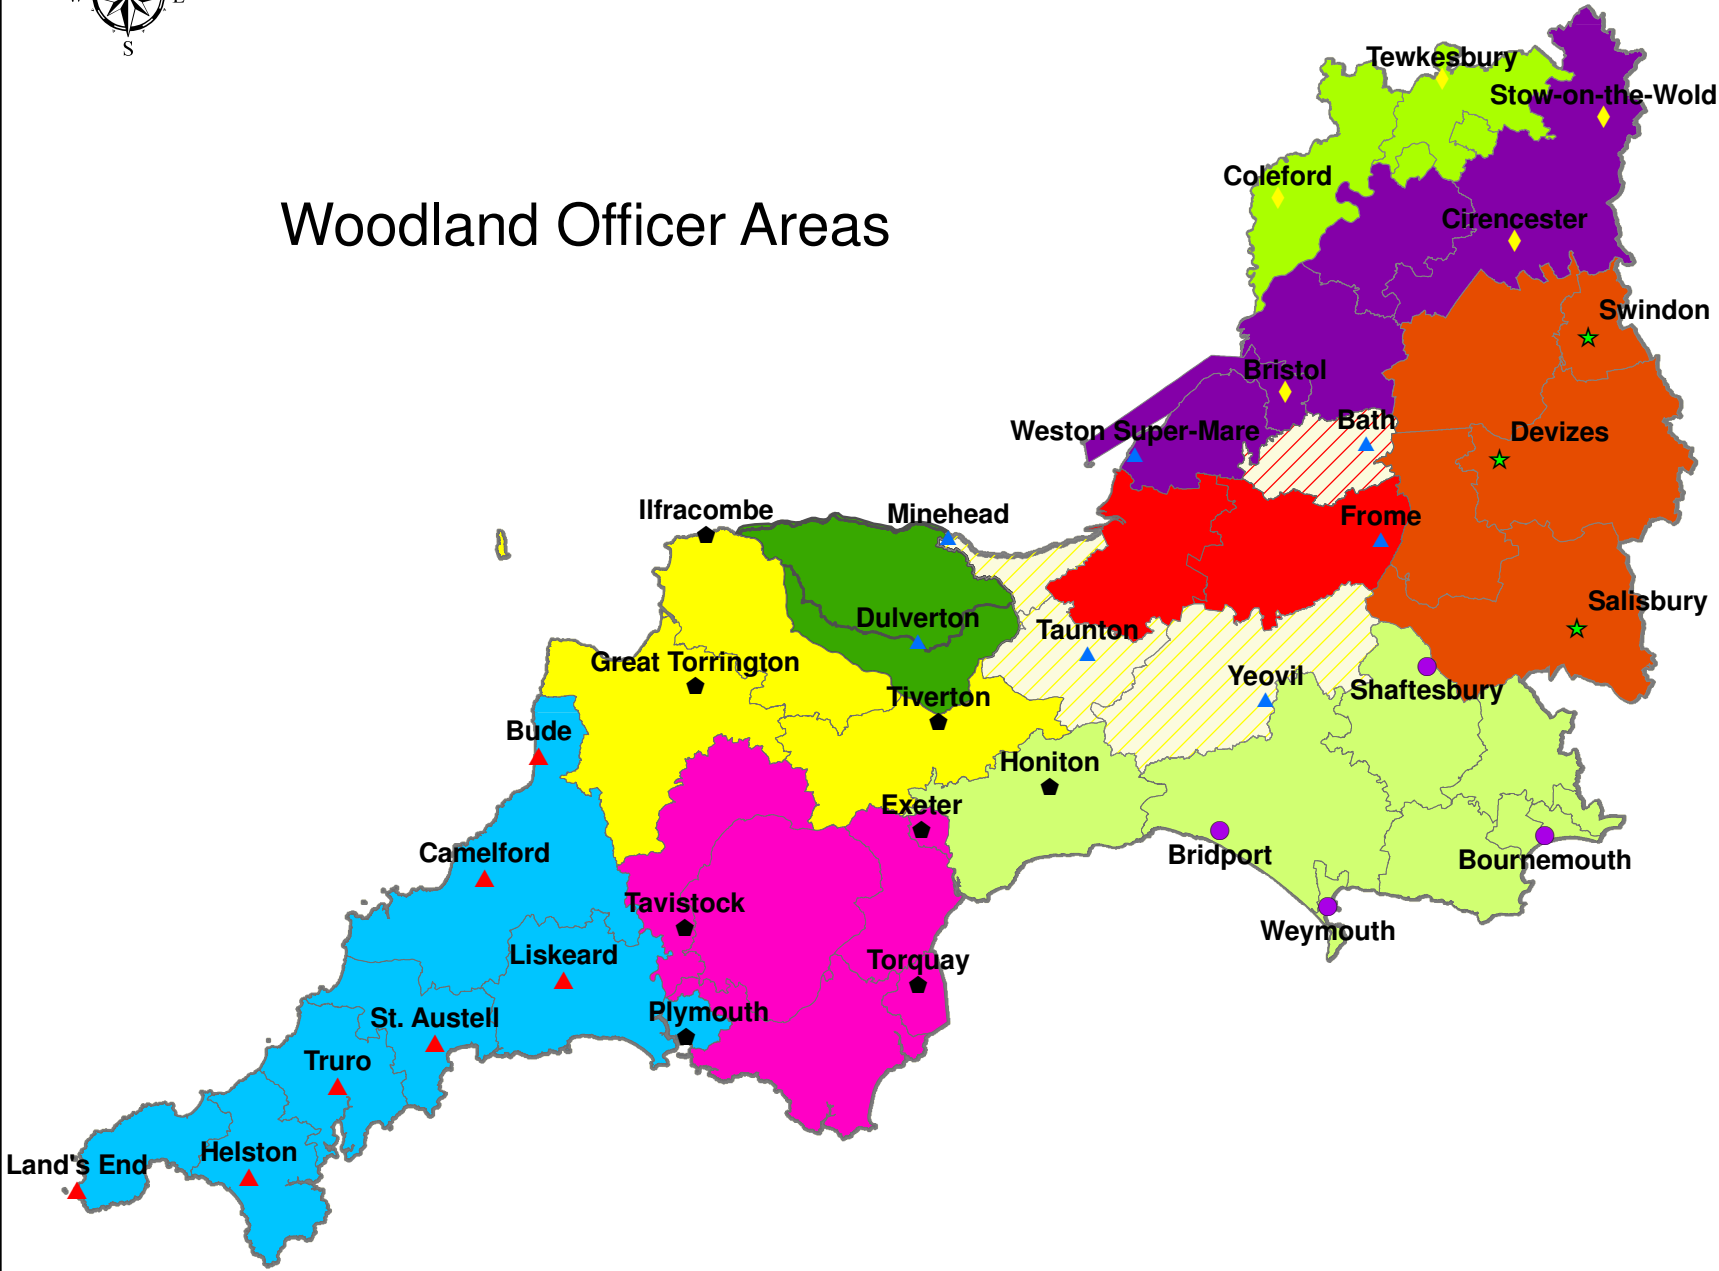

Forestry Commission
England

Woodland Officer Areas

WO Areas / AO Areas

- Gloucestershire Towns/Cities
- Wiltshire Towns/Cities
- Dorset Towns/Cities
- Somerset Towns/Cities
- Devon Towns/Cities
- Cornwall Towns/Cities
- Roger Ford / Janette Martin
- David Rowe / Daniel England
- Rob Spence / Linda Davies
- James Fry / Linda Davies
- Ian Briscoe / Anita Watkins
- Dick Gossling / Linda Davies
- Dick Gossling / Graham Sloman
- David Rowe / Graham Sloman
- Dick Preston / John Head
- Graeme McVittie / Harry Birch
- Richard Paton / Daniel England

1:1,410,000

Crown Copyright. All Rights Reserved.
Forestry Commission. 100025498 2005