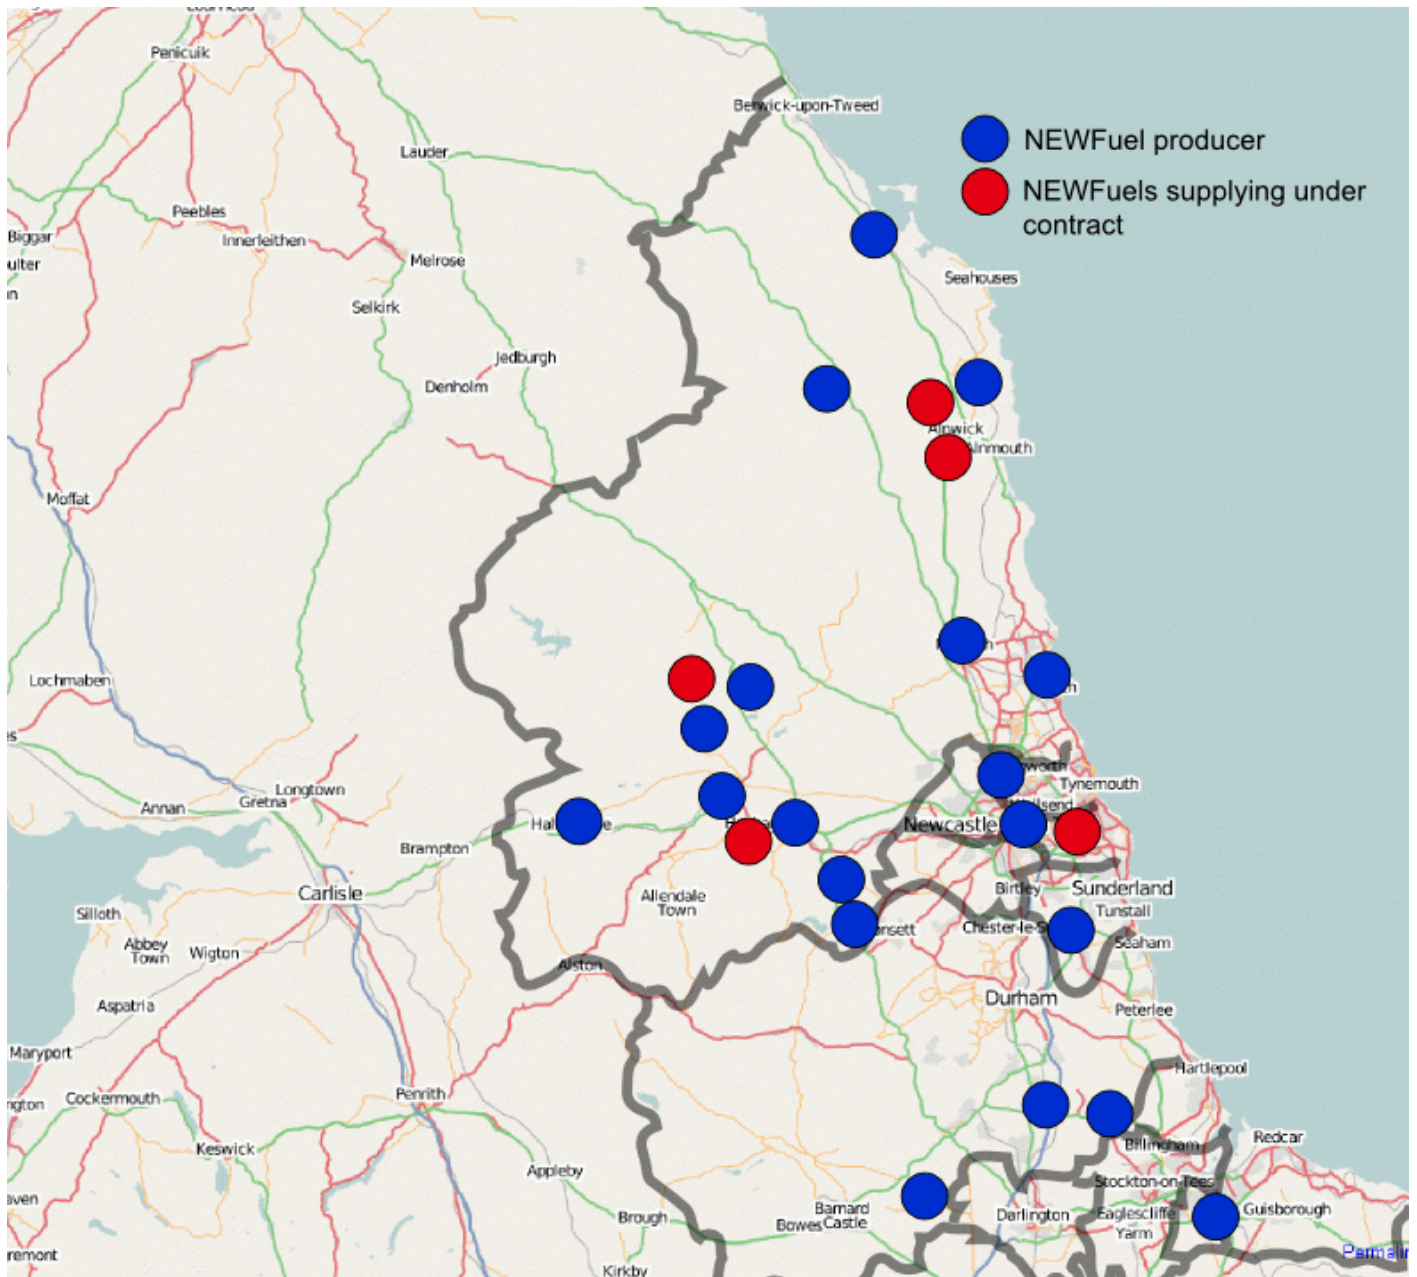

Wood Fuel Suppliers in NE England

Please note whilst every effort is taken to ensure this list is accurate the Forestry Commission takes no responsibility for content, the provision of information, or the standards of the companies listed. This is not a comprehensive list of woodfuel suppliers but lists suppliers of chip and pellet that are members of the NE Woodfuel Producer Group – NEWFuels.

NewFuels Producer Group is managed by Northwoods. Full details of using NEWFuels are given here as of October 2008:

http://www.northwoods.org.uk/c.php/home/wood_fuel/producer_group