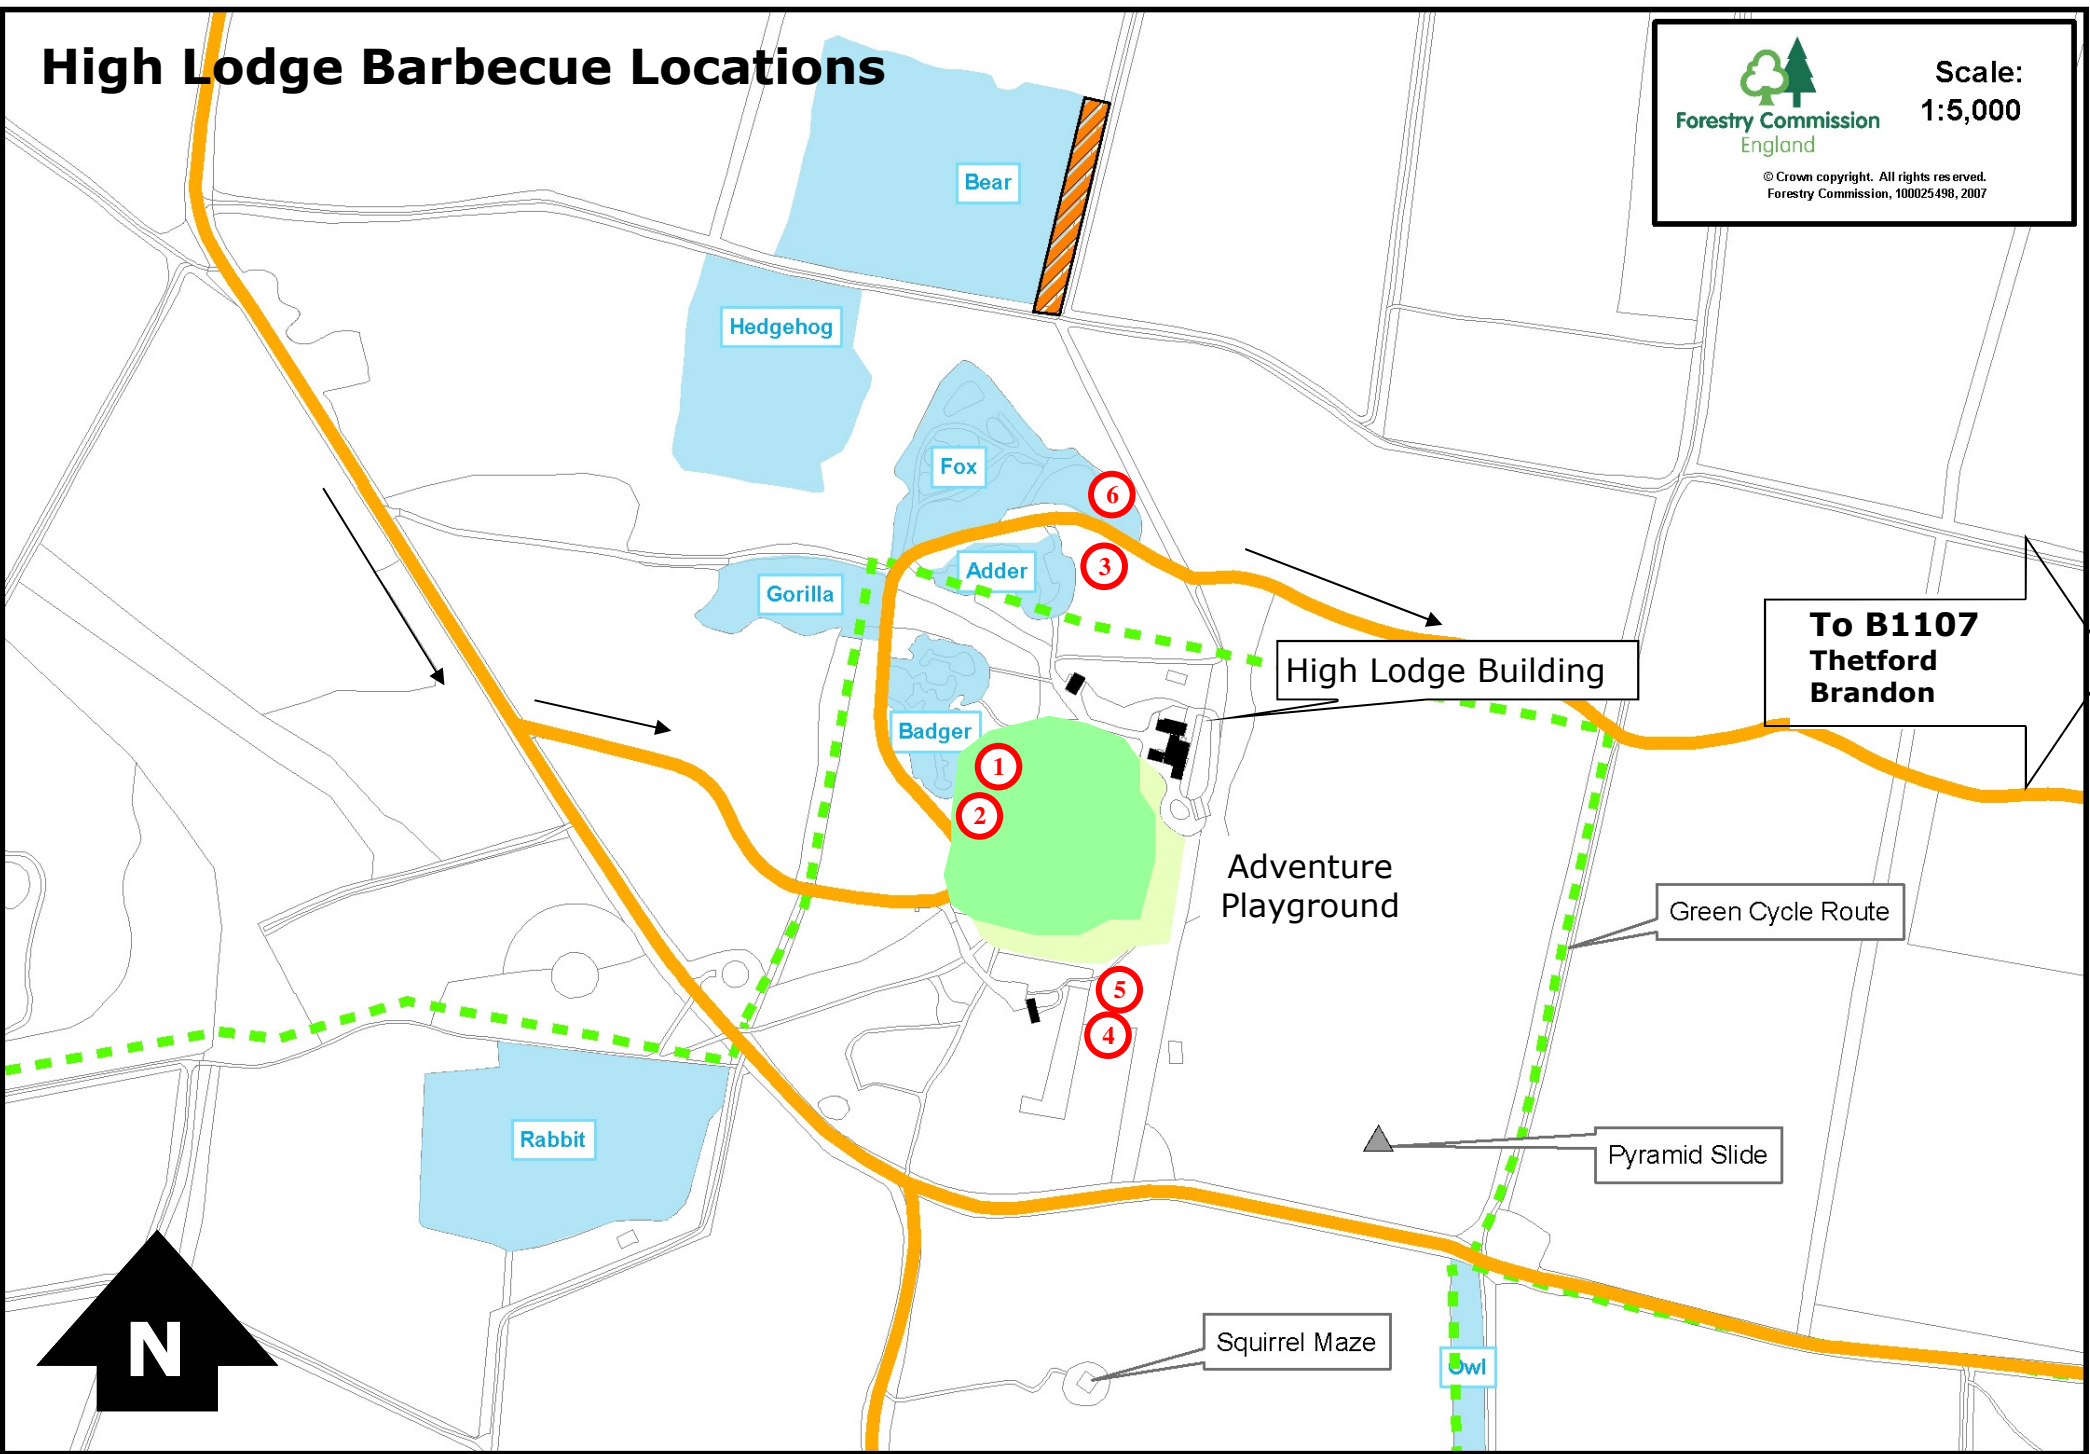

# High Lodge Barbecue Locations

 **Forestry Commission**  
England

Scale: 1:5,000

© Crown copyright. All rights reserved.  
Forestry Commission, 100025498, 2007

**To B1107  
Thetford  
Brandon**

High Lodge Building

Adventure  
Playground

Green Cycle Route

Pyramid Slide

Squirrel Maze

Owl