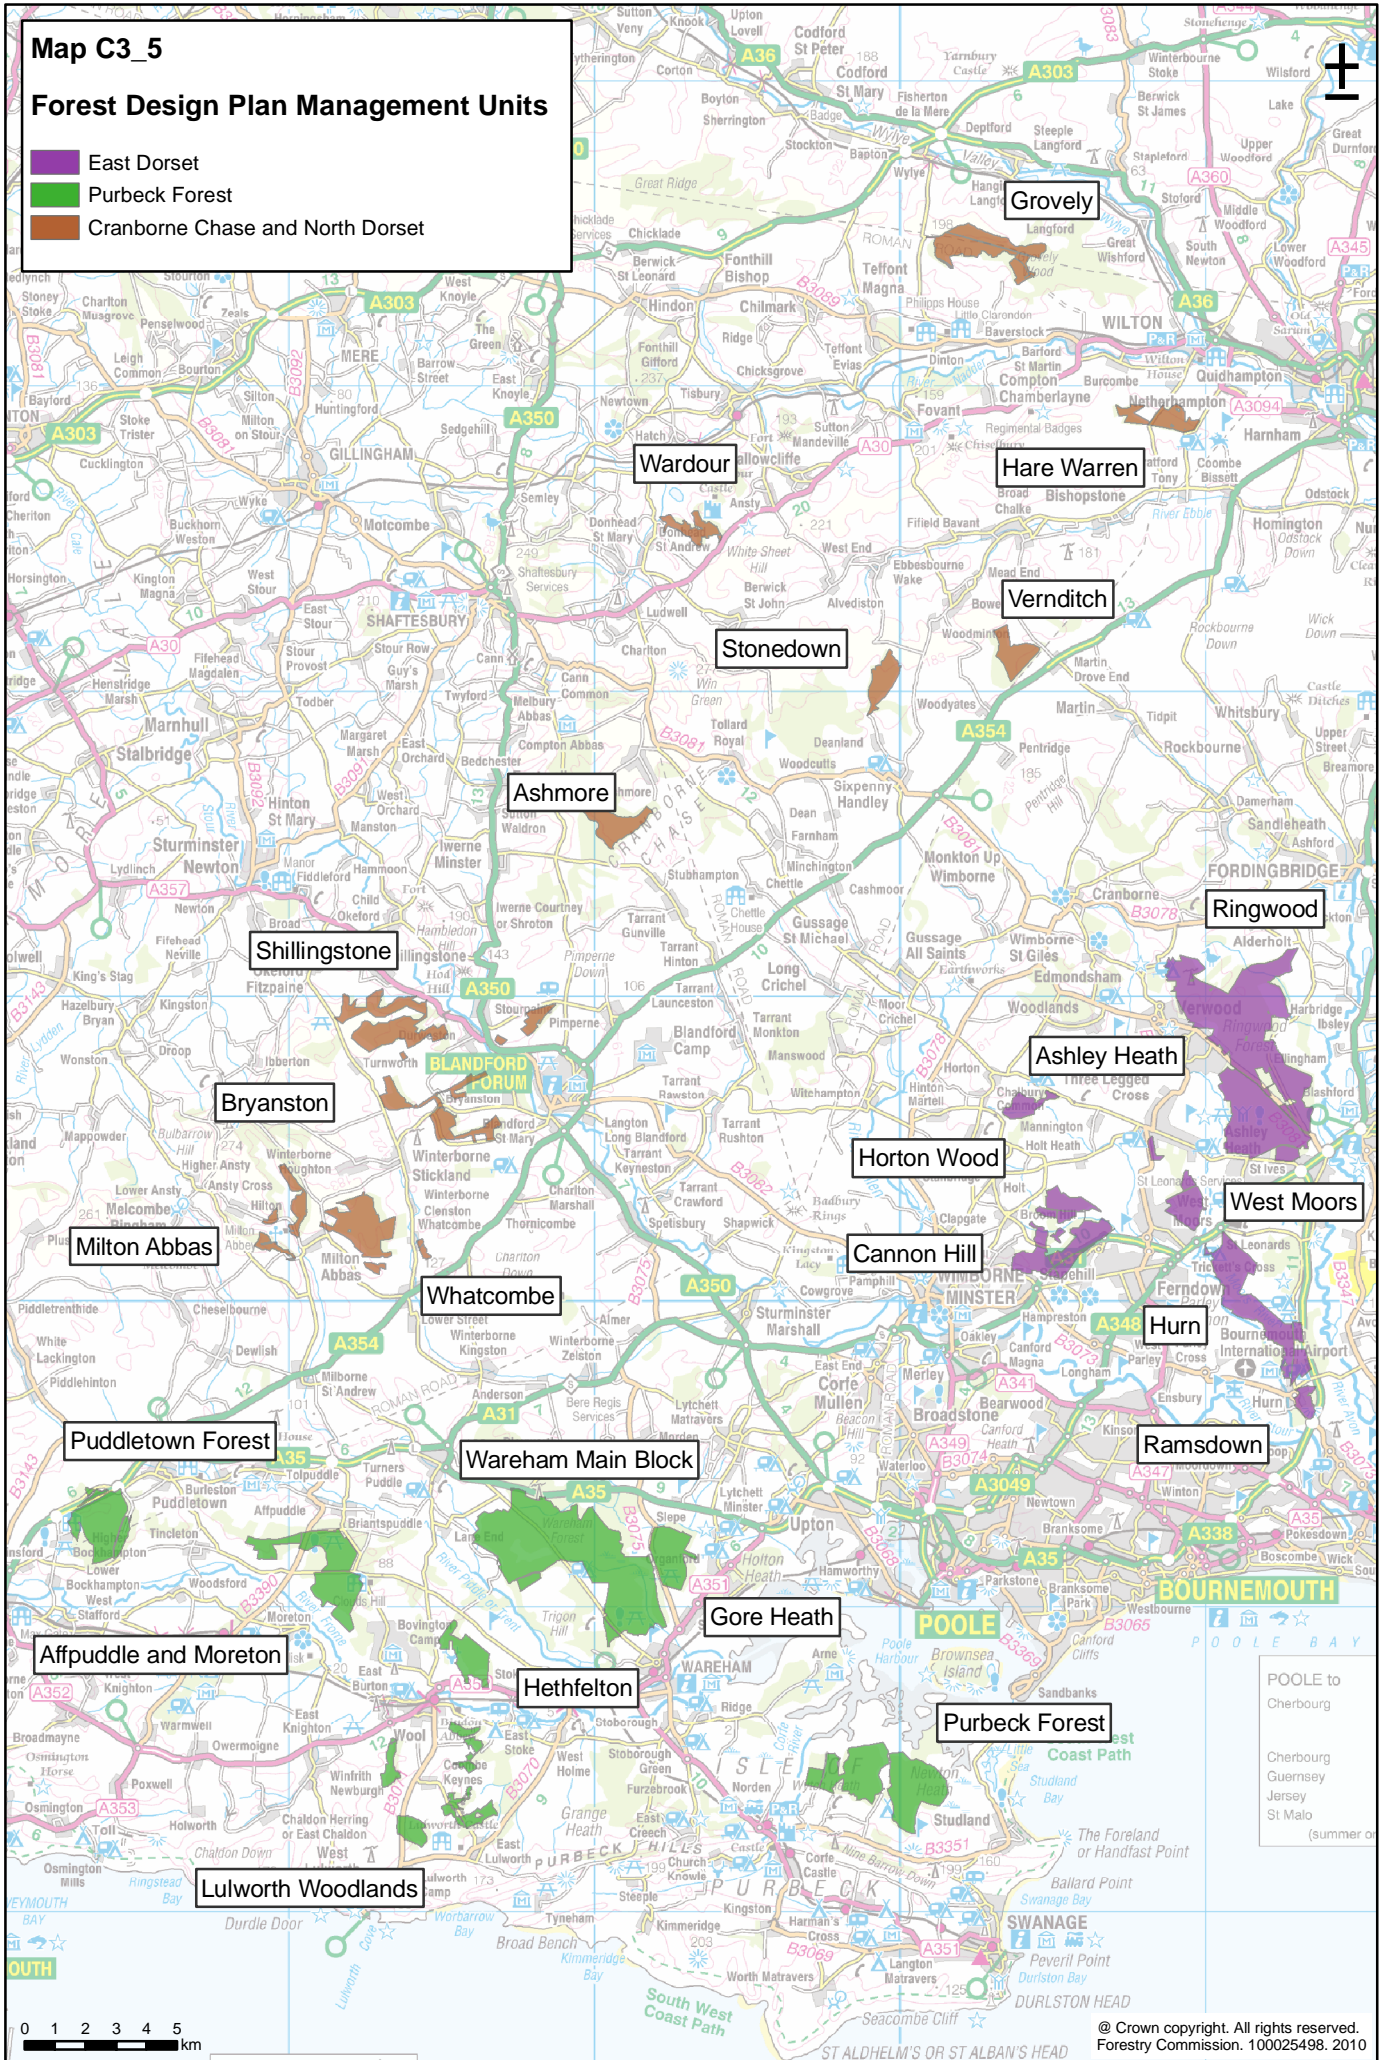

Map C3_5

Forest Design Plan Management Units

- East Dorset
- Purbeck Forest
- Cranborne Chase and North Dorset

POOLE to
Cherbourg

Cherbourg
Guernsey
Jersey
St Malo
(summer only)