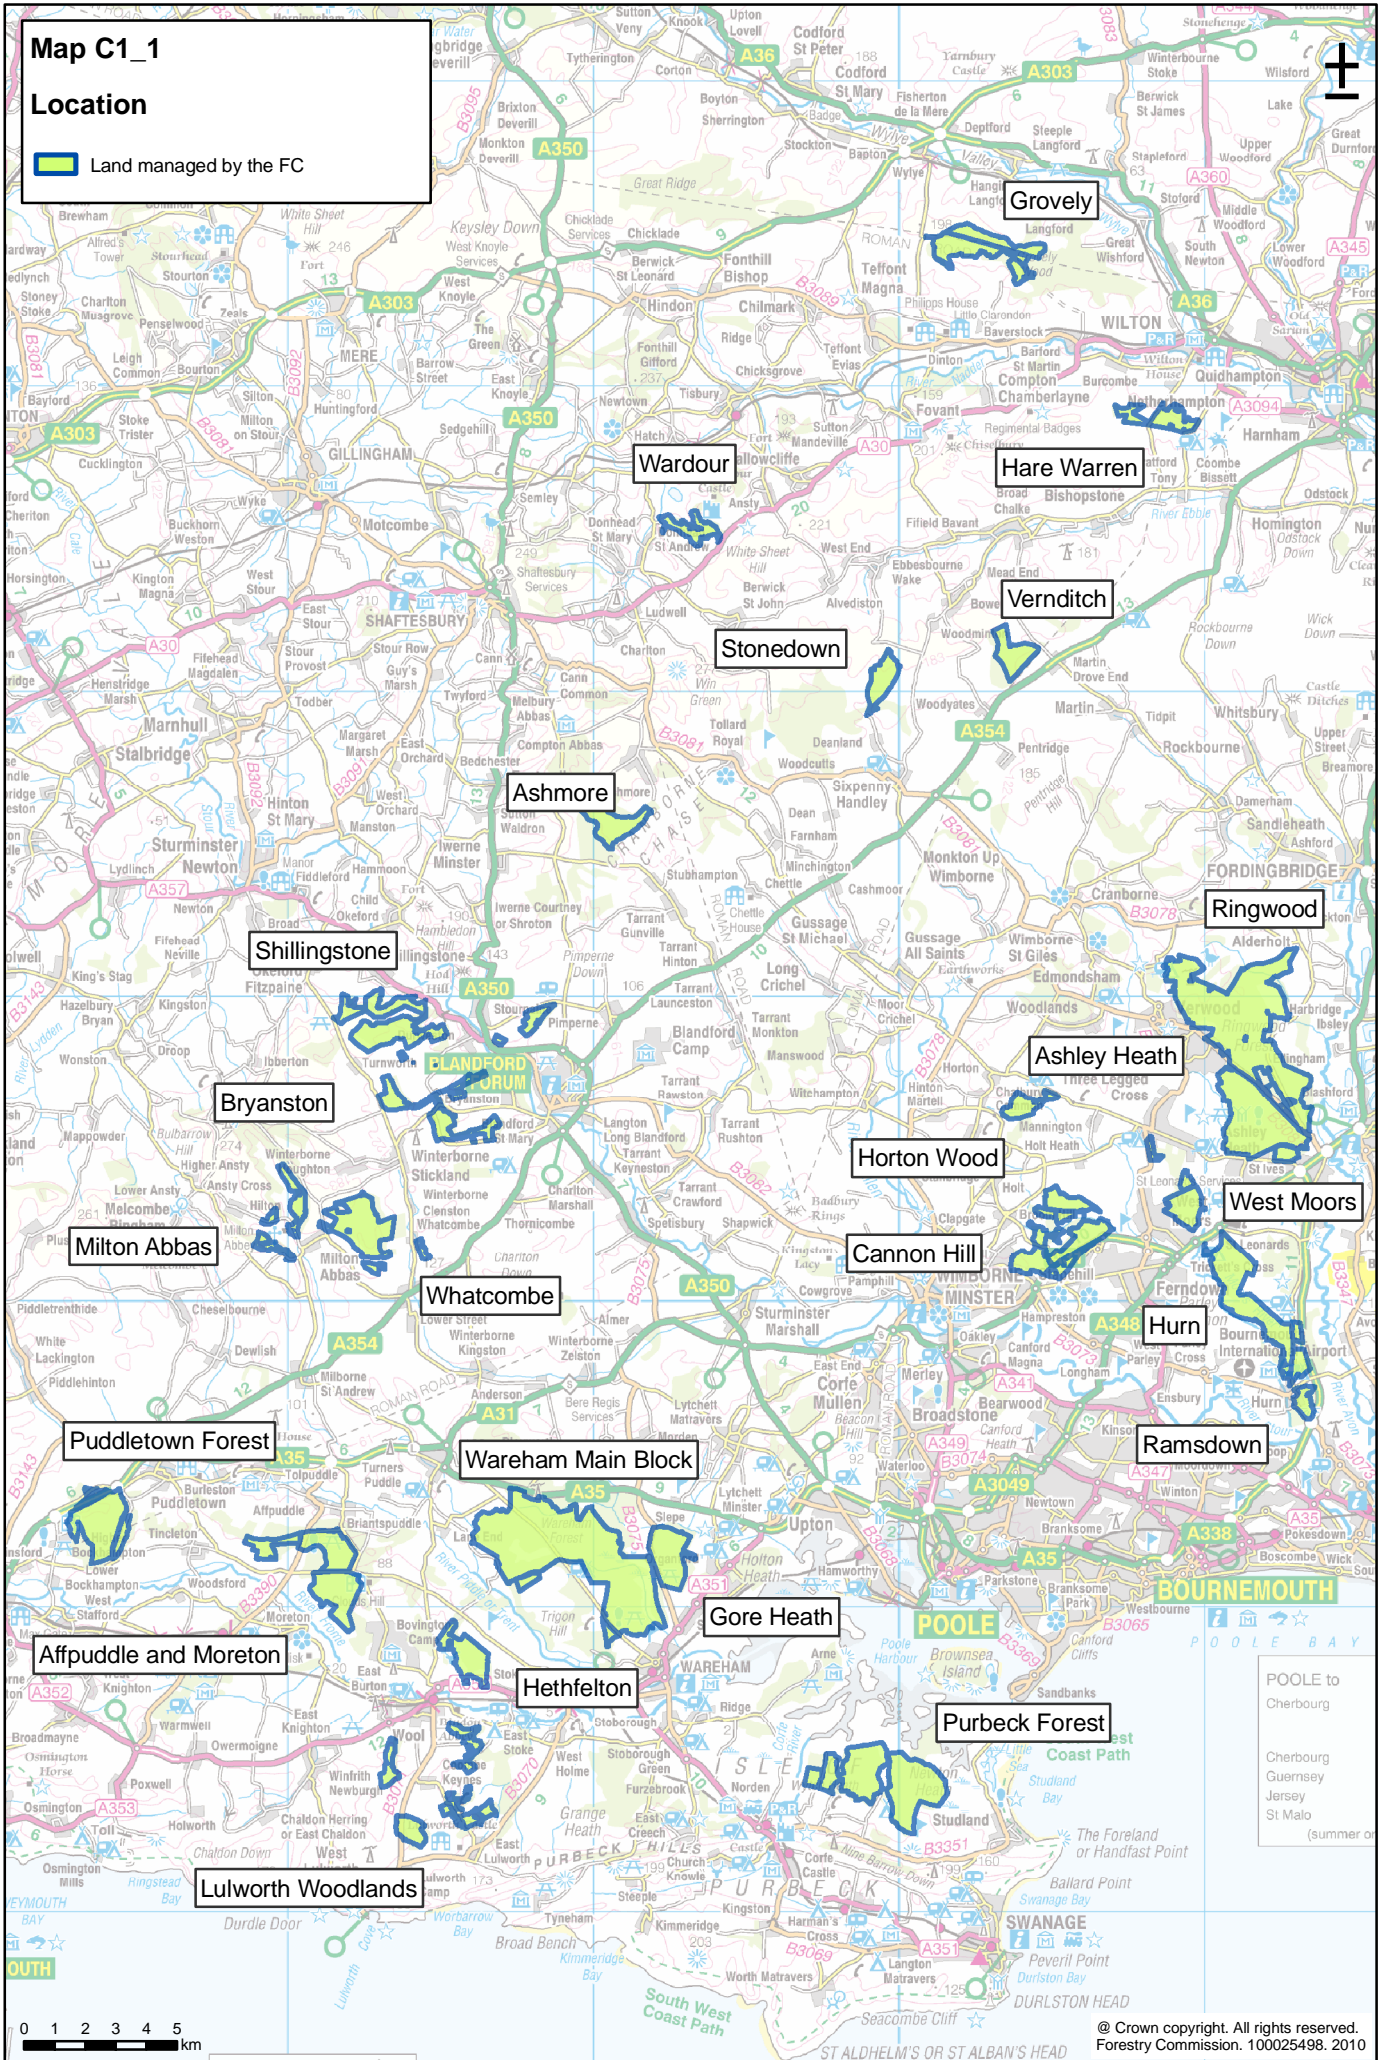

Map C1\_1

Location

 Land managed by the FC

POOLE to  
Cherbourg  
Cherbourg  
Guernsey  
Jersey  
St Malo  
(summer only)