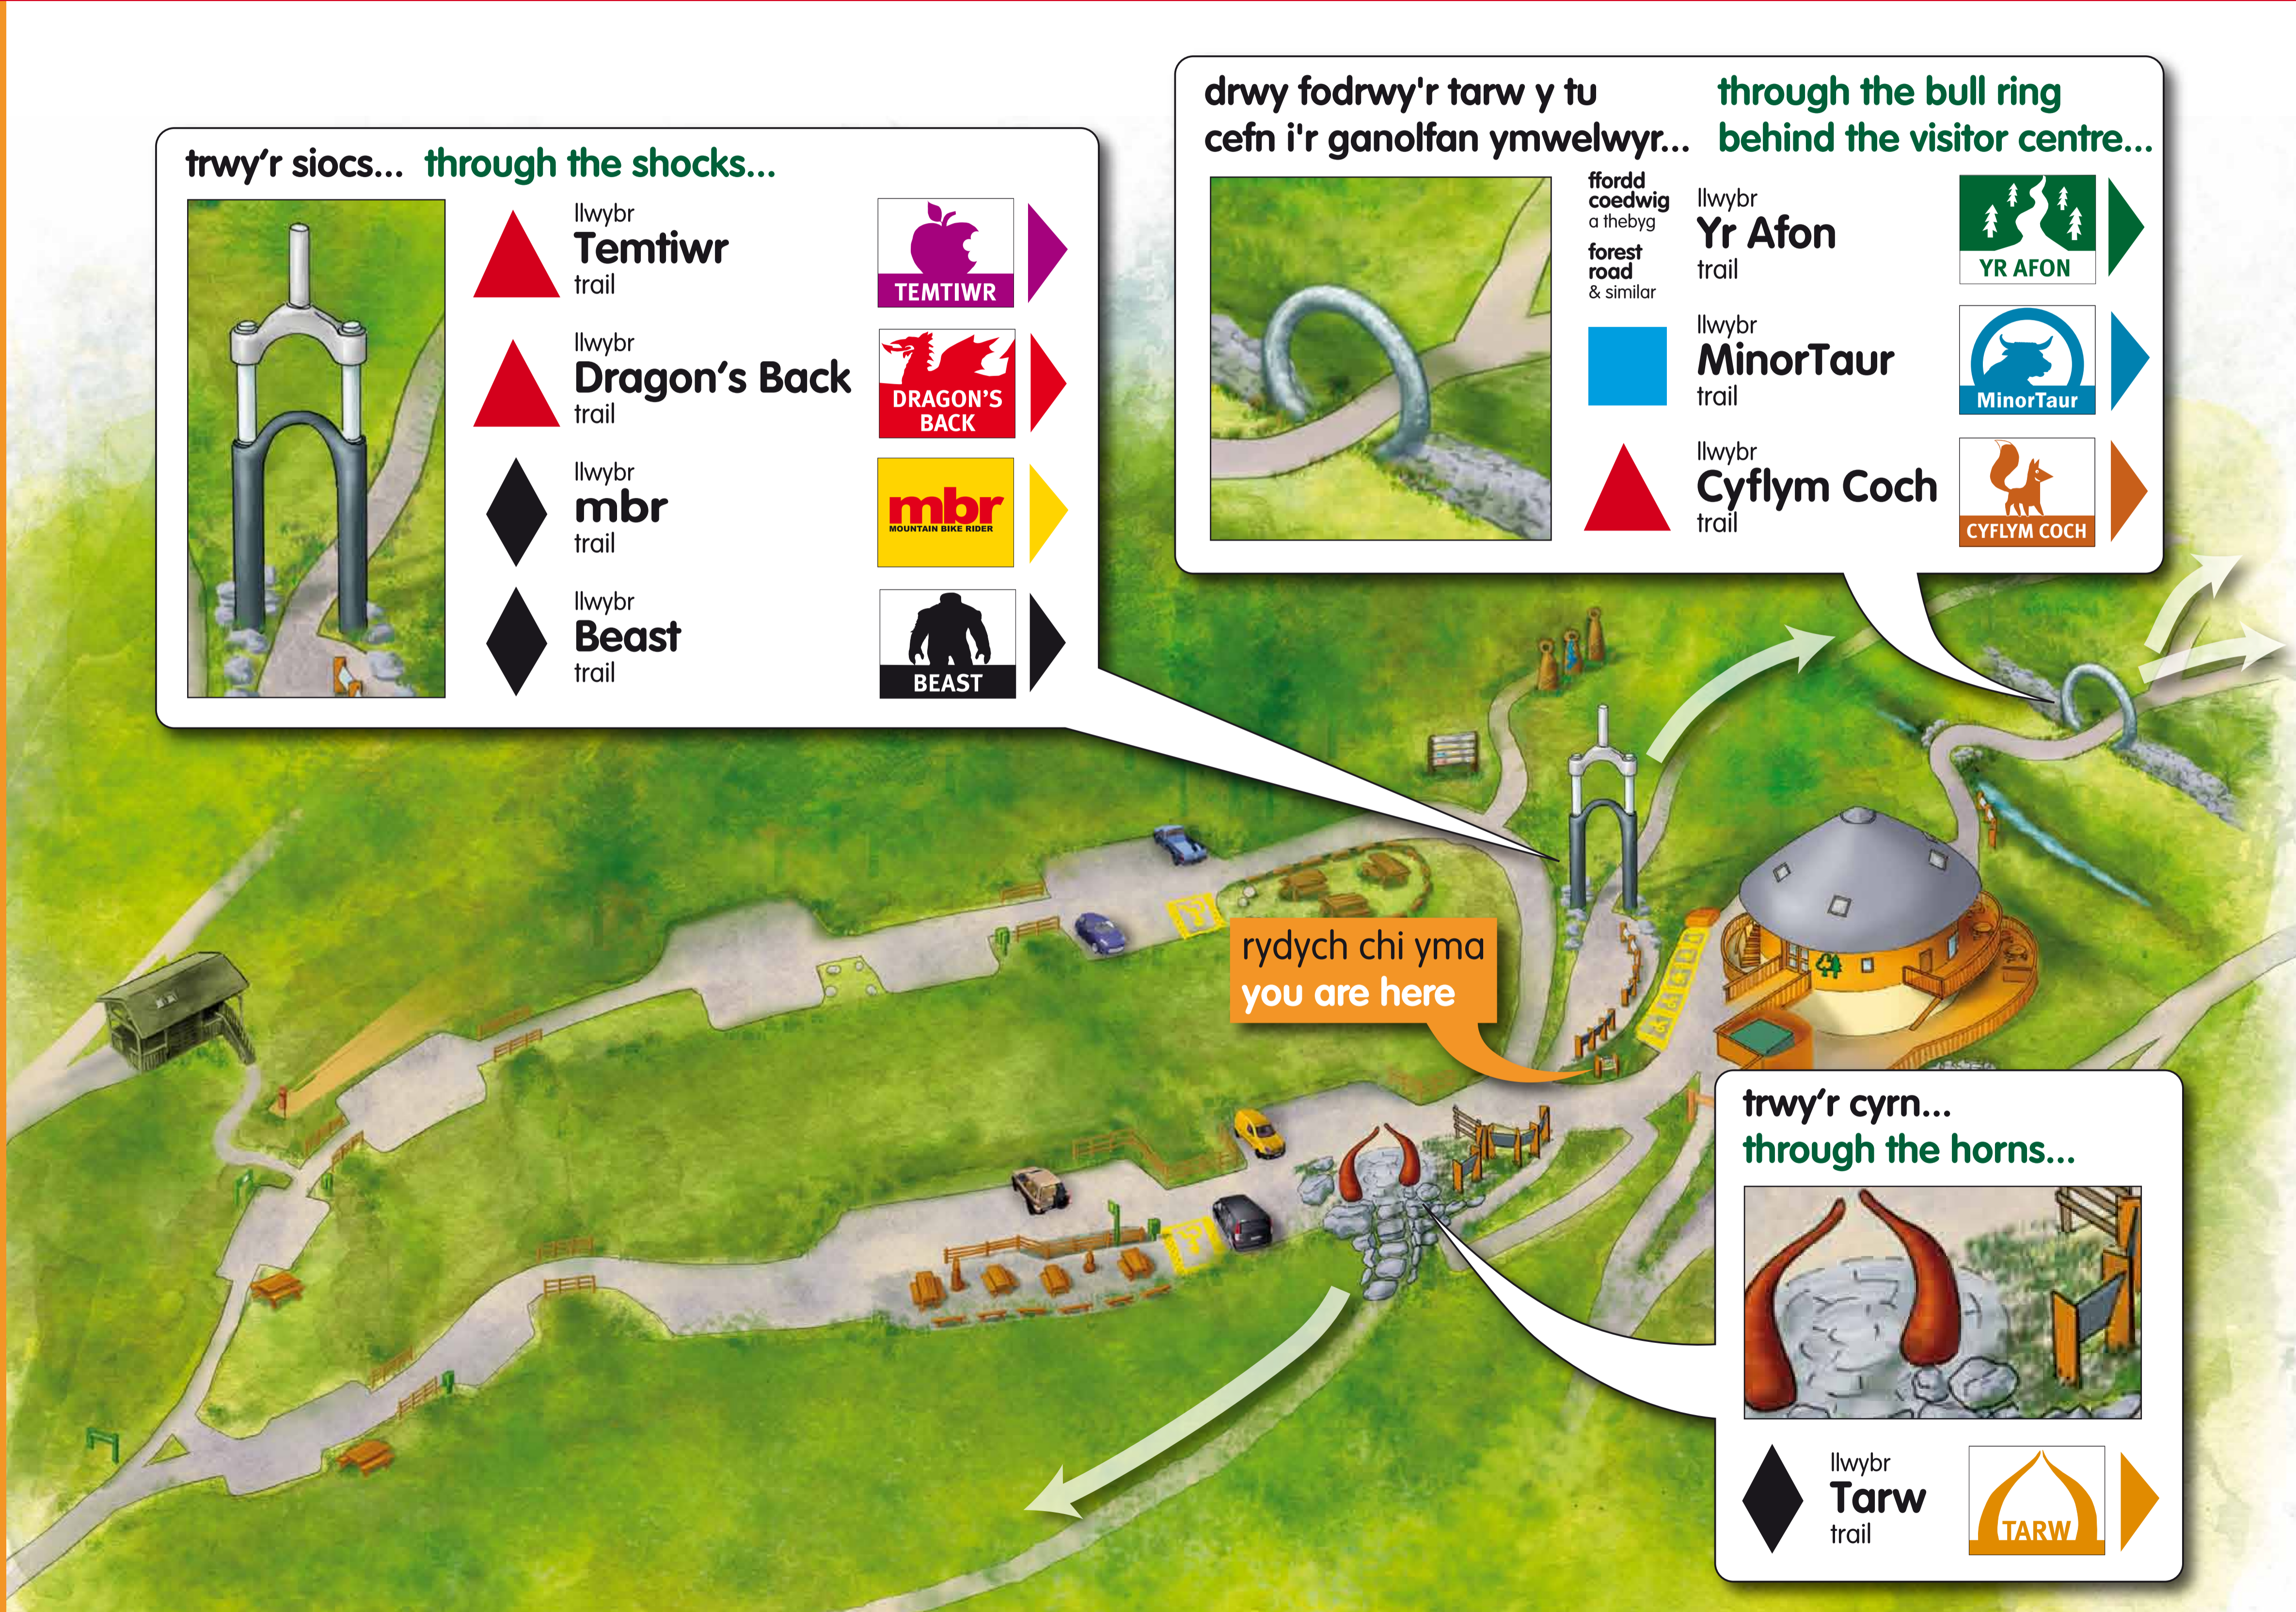

Gwybodaeth lawn am raddfa'r llwybr Full trail grading information available at each trail head.  
ar gael ym man cychwyn pob llwybr.

**trwy'r siocs... through the shocks...**

Ilwybr **Temtiwr** trail

Ilwybr **Dragon's Back** trail

Ilwybr **mbr** trail

Ilwybr **Beast** trail

**drwy fodrwy'r tarw y tu cefn i'r ganolfan ymwelwyr... through the bull ring behind the visitor centre...**

ffordd coedwig a thebyg forest road & similar

Ilwybr **Yr Afon** trail

Ilwybr **MinorTaur** trail

Ilwybr **Cyflym Coch** trail

**trwy'r cyrn... through the horns...**

Ilwybr **Tarw** trail

Edrychwch allan am yr arwyddion rhybudd "Y Safon Uchaf". Efallai y byddwch am archwilio'r rhain cyn i chi feicio arnynt.

Look out for these "Top of the grade" warning signs. You might want to inspect these features before you ride them.