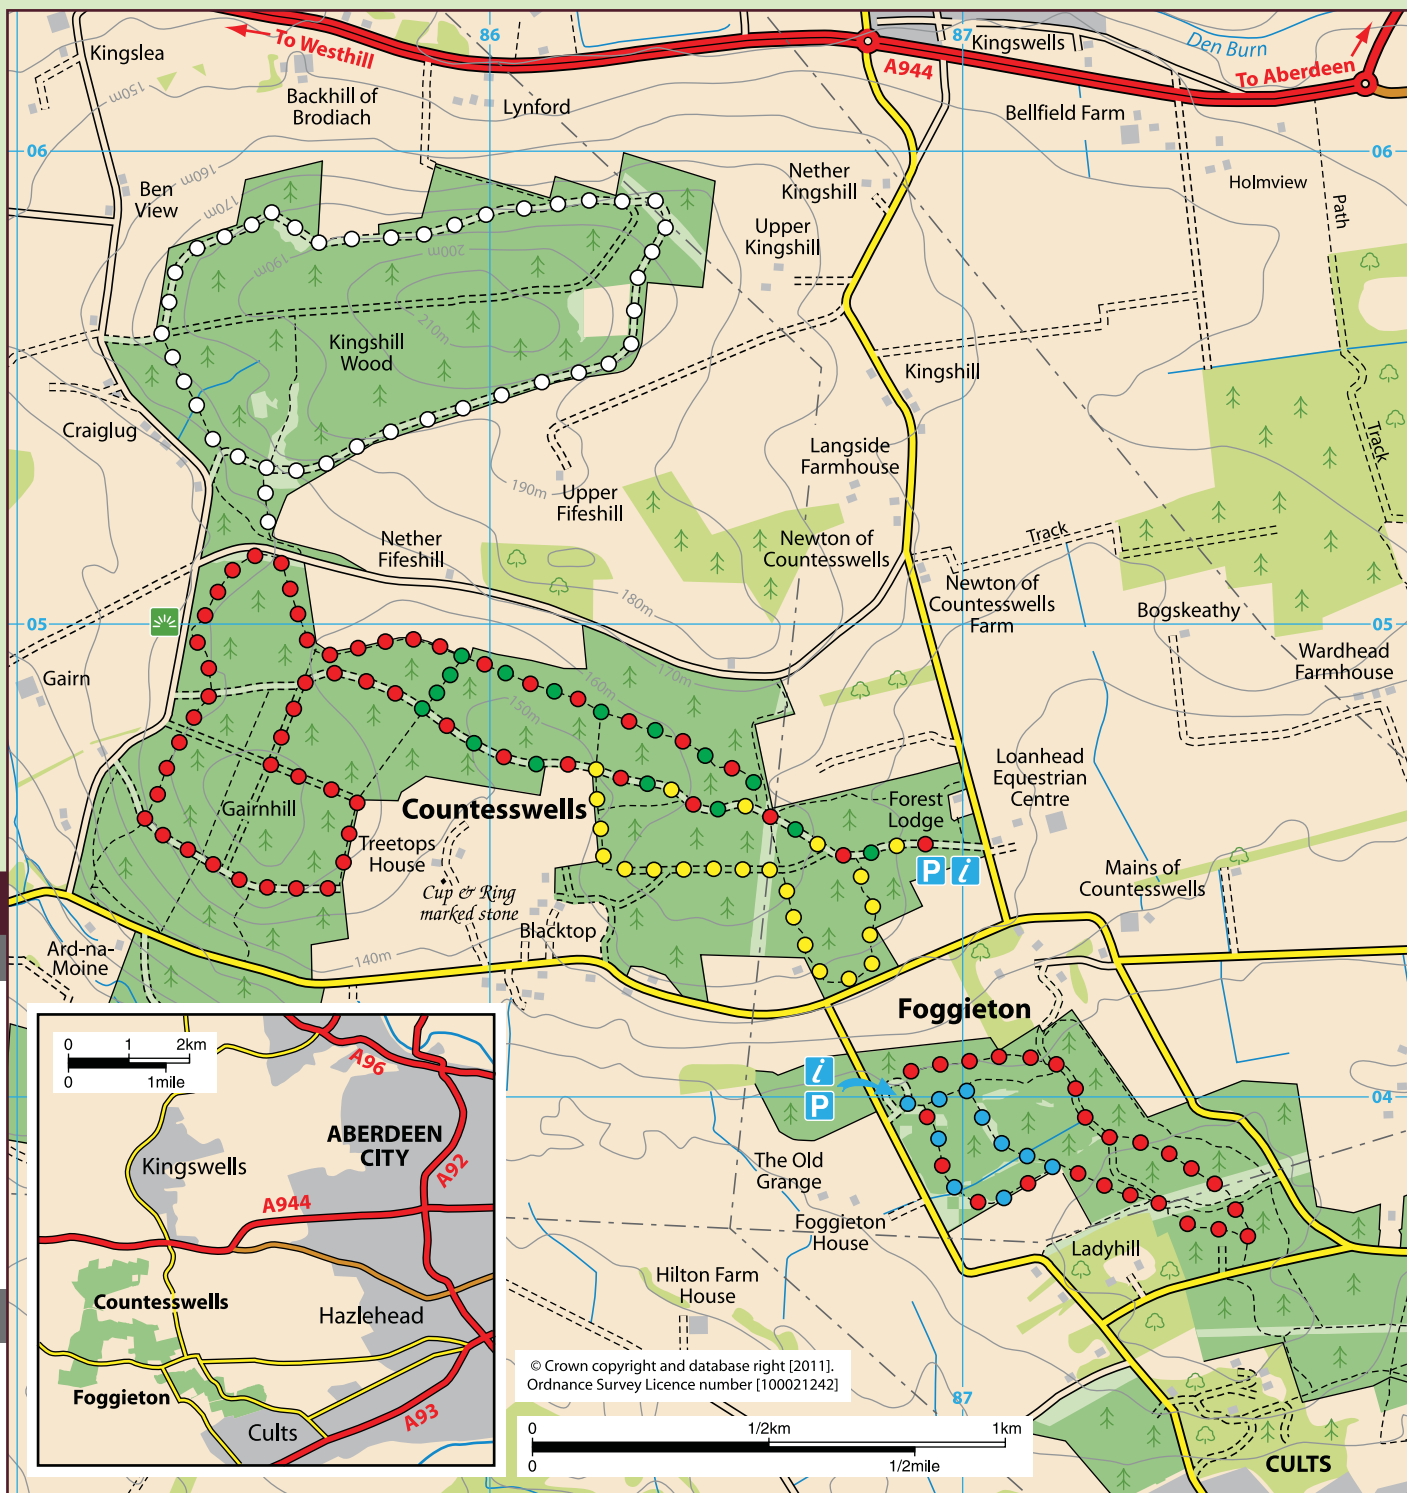

Foggieton

Look out: woodland in progress at Foggieton!

Look from the car park to the open area where local youngsters designed the planting scheme after a great storm hit.

Trail information

Grade

Countesswells

- **Yellow Trail**
2 km / 1.25 mile. Allow an hour
- **Green Trail**
2.5 km / 1.5 miles. Allow an hour and a quarter
- **White Trail**
3 km / 2 miles. Allow an hour and a half
- **Red Trail**
5 km / 3 miles. Allow two and a half hours

Foggieton

- **Blue Trail**
1 km / 0.5 mile. Allow half an hour
- **Red Trail**
2 km / 1.25 miles. Allow an hour

© Crown copyright and database right (2011).
Ordnance Survey Licence number 100021242