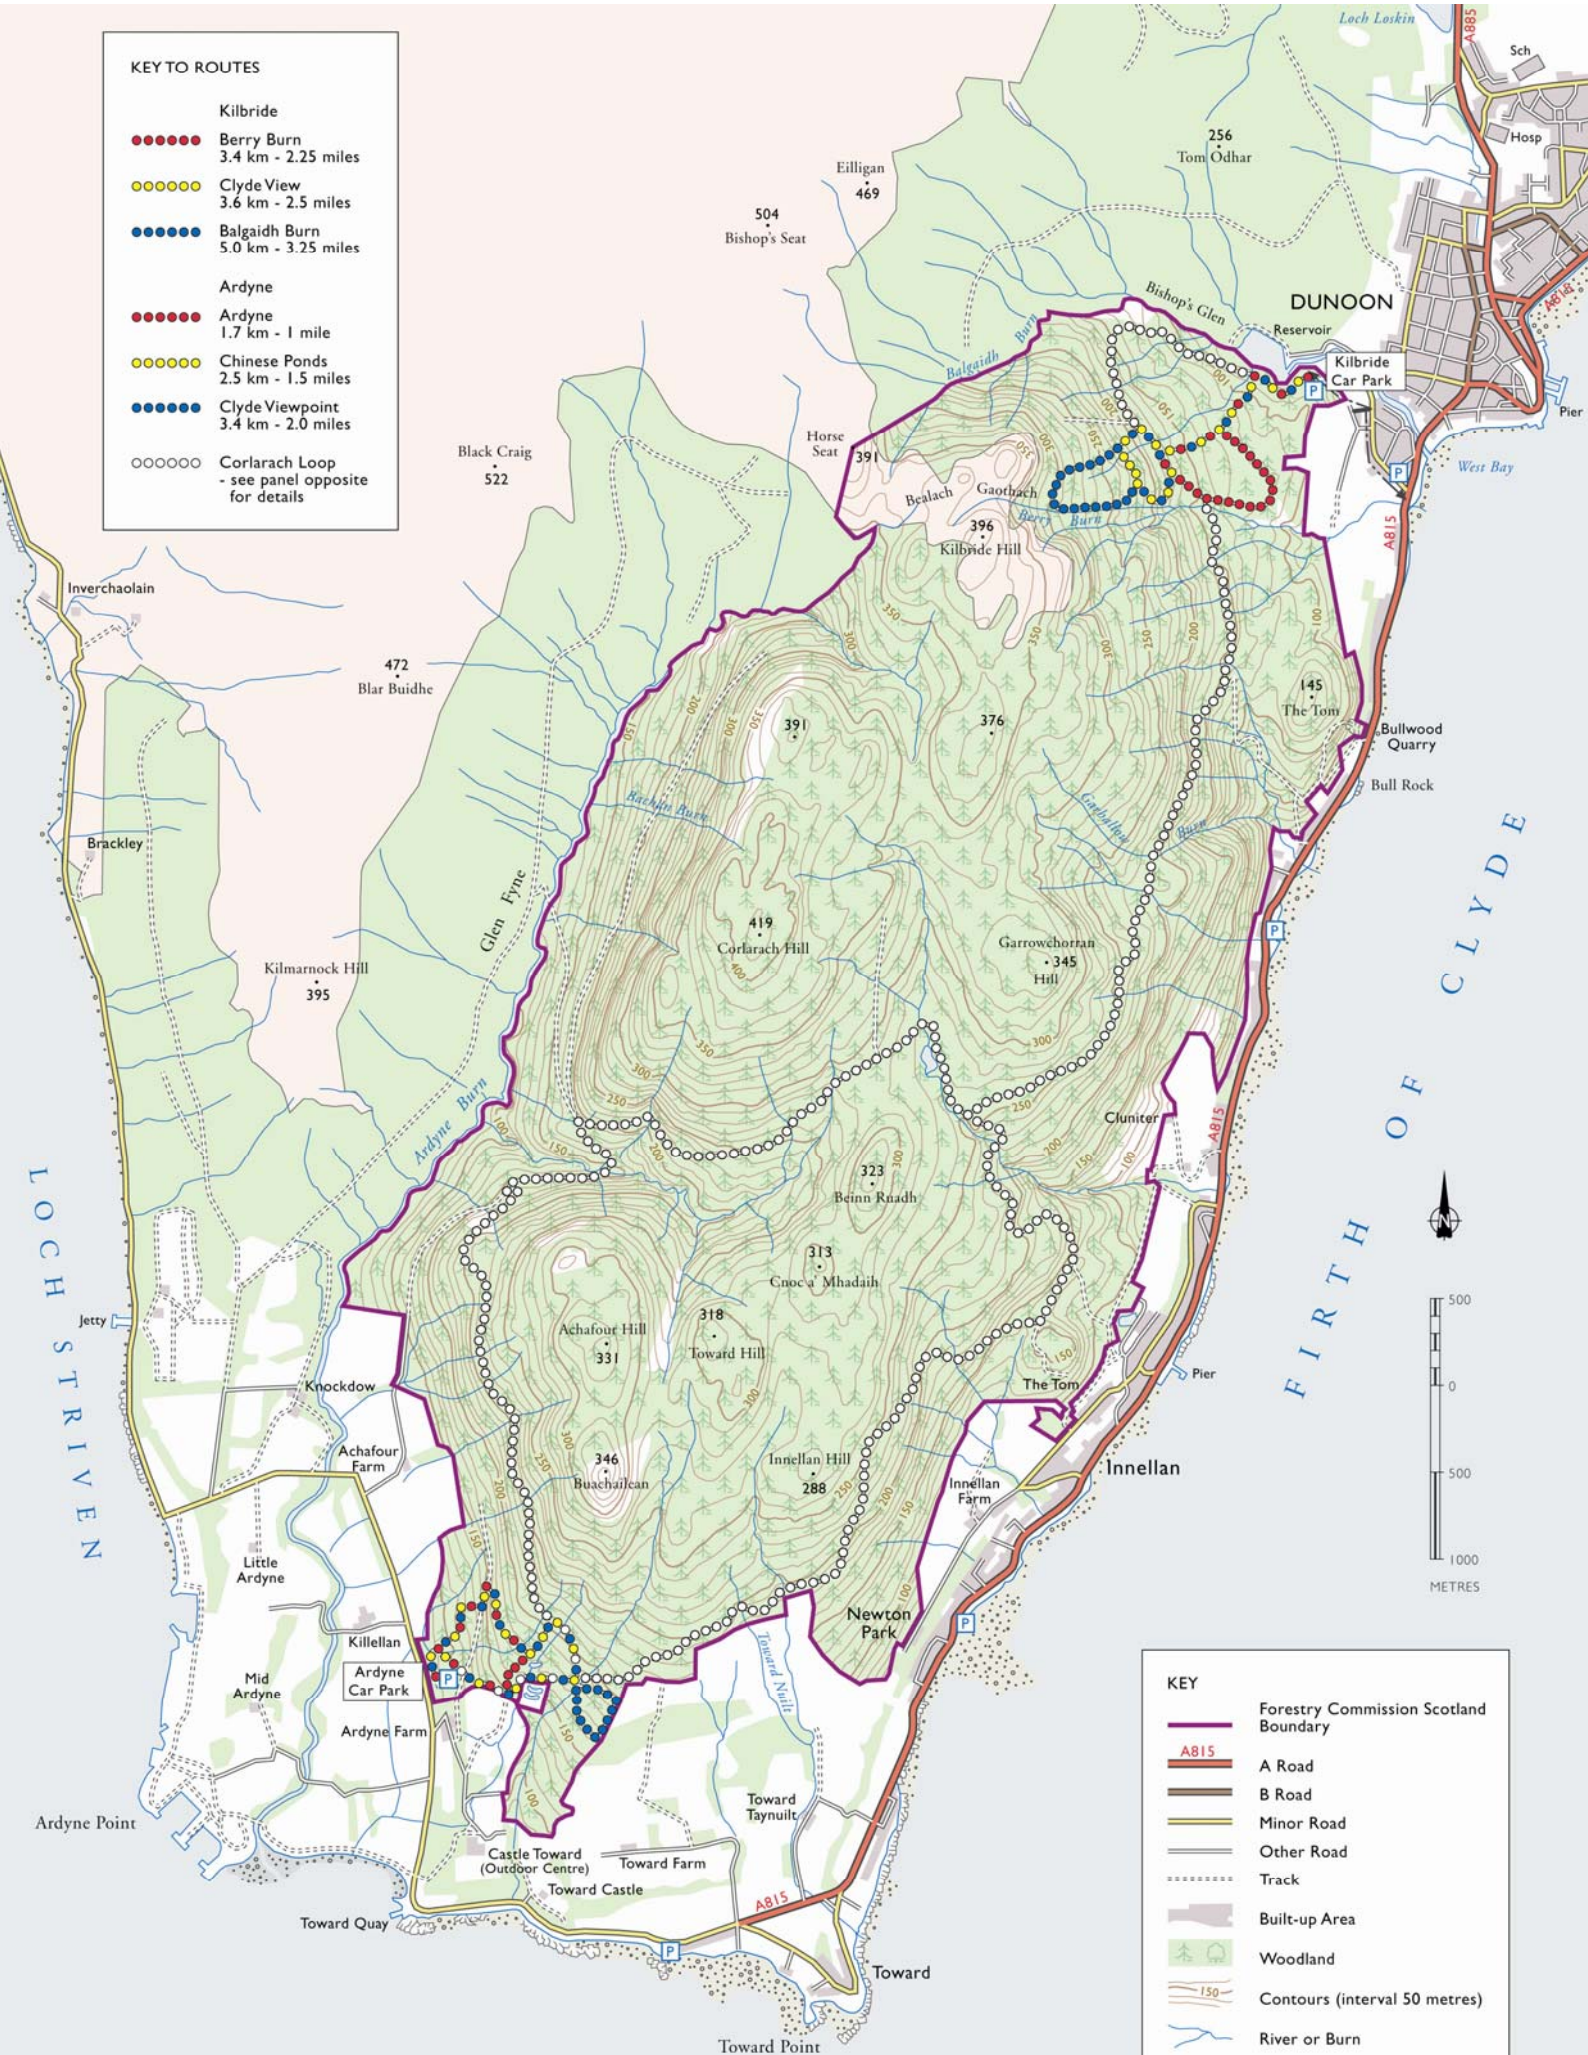

KEY TO ROUTES

- Kilbride
3.4 km - 2.25 miles
- Berry Burn
3.6 km - 2.5 miles
- Clyde View
3.6 km - 2.5 miles
- Balgaidh Burn
5.0 km - 3.25 miles

- Ardyne
1.7 km - 1 mile
- Chinese Ponds
2.5 km - 1.5 miles
- Clyde Viewpoint
3.4 km - 2.0 miles

- ○ ○ ○ ○ Corlarach Loop
- see panel opposite
for details

- KEY**
- Forestry Commission Scotland Boundary
 - A Road
 - B Road
 - Minor Road
 - Other Road
 - Track
 - Built-up Area
 - Woodland
 - Contours (interval 50 metres)
 - River or Burn
 - Quarry
 - Rocks and Shingle