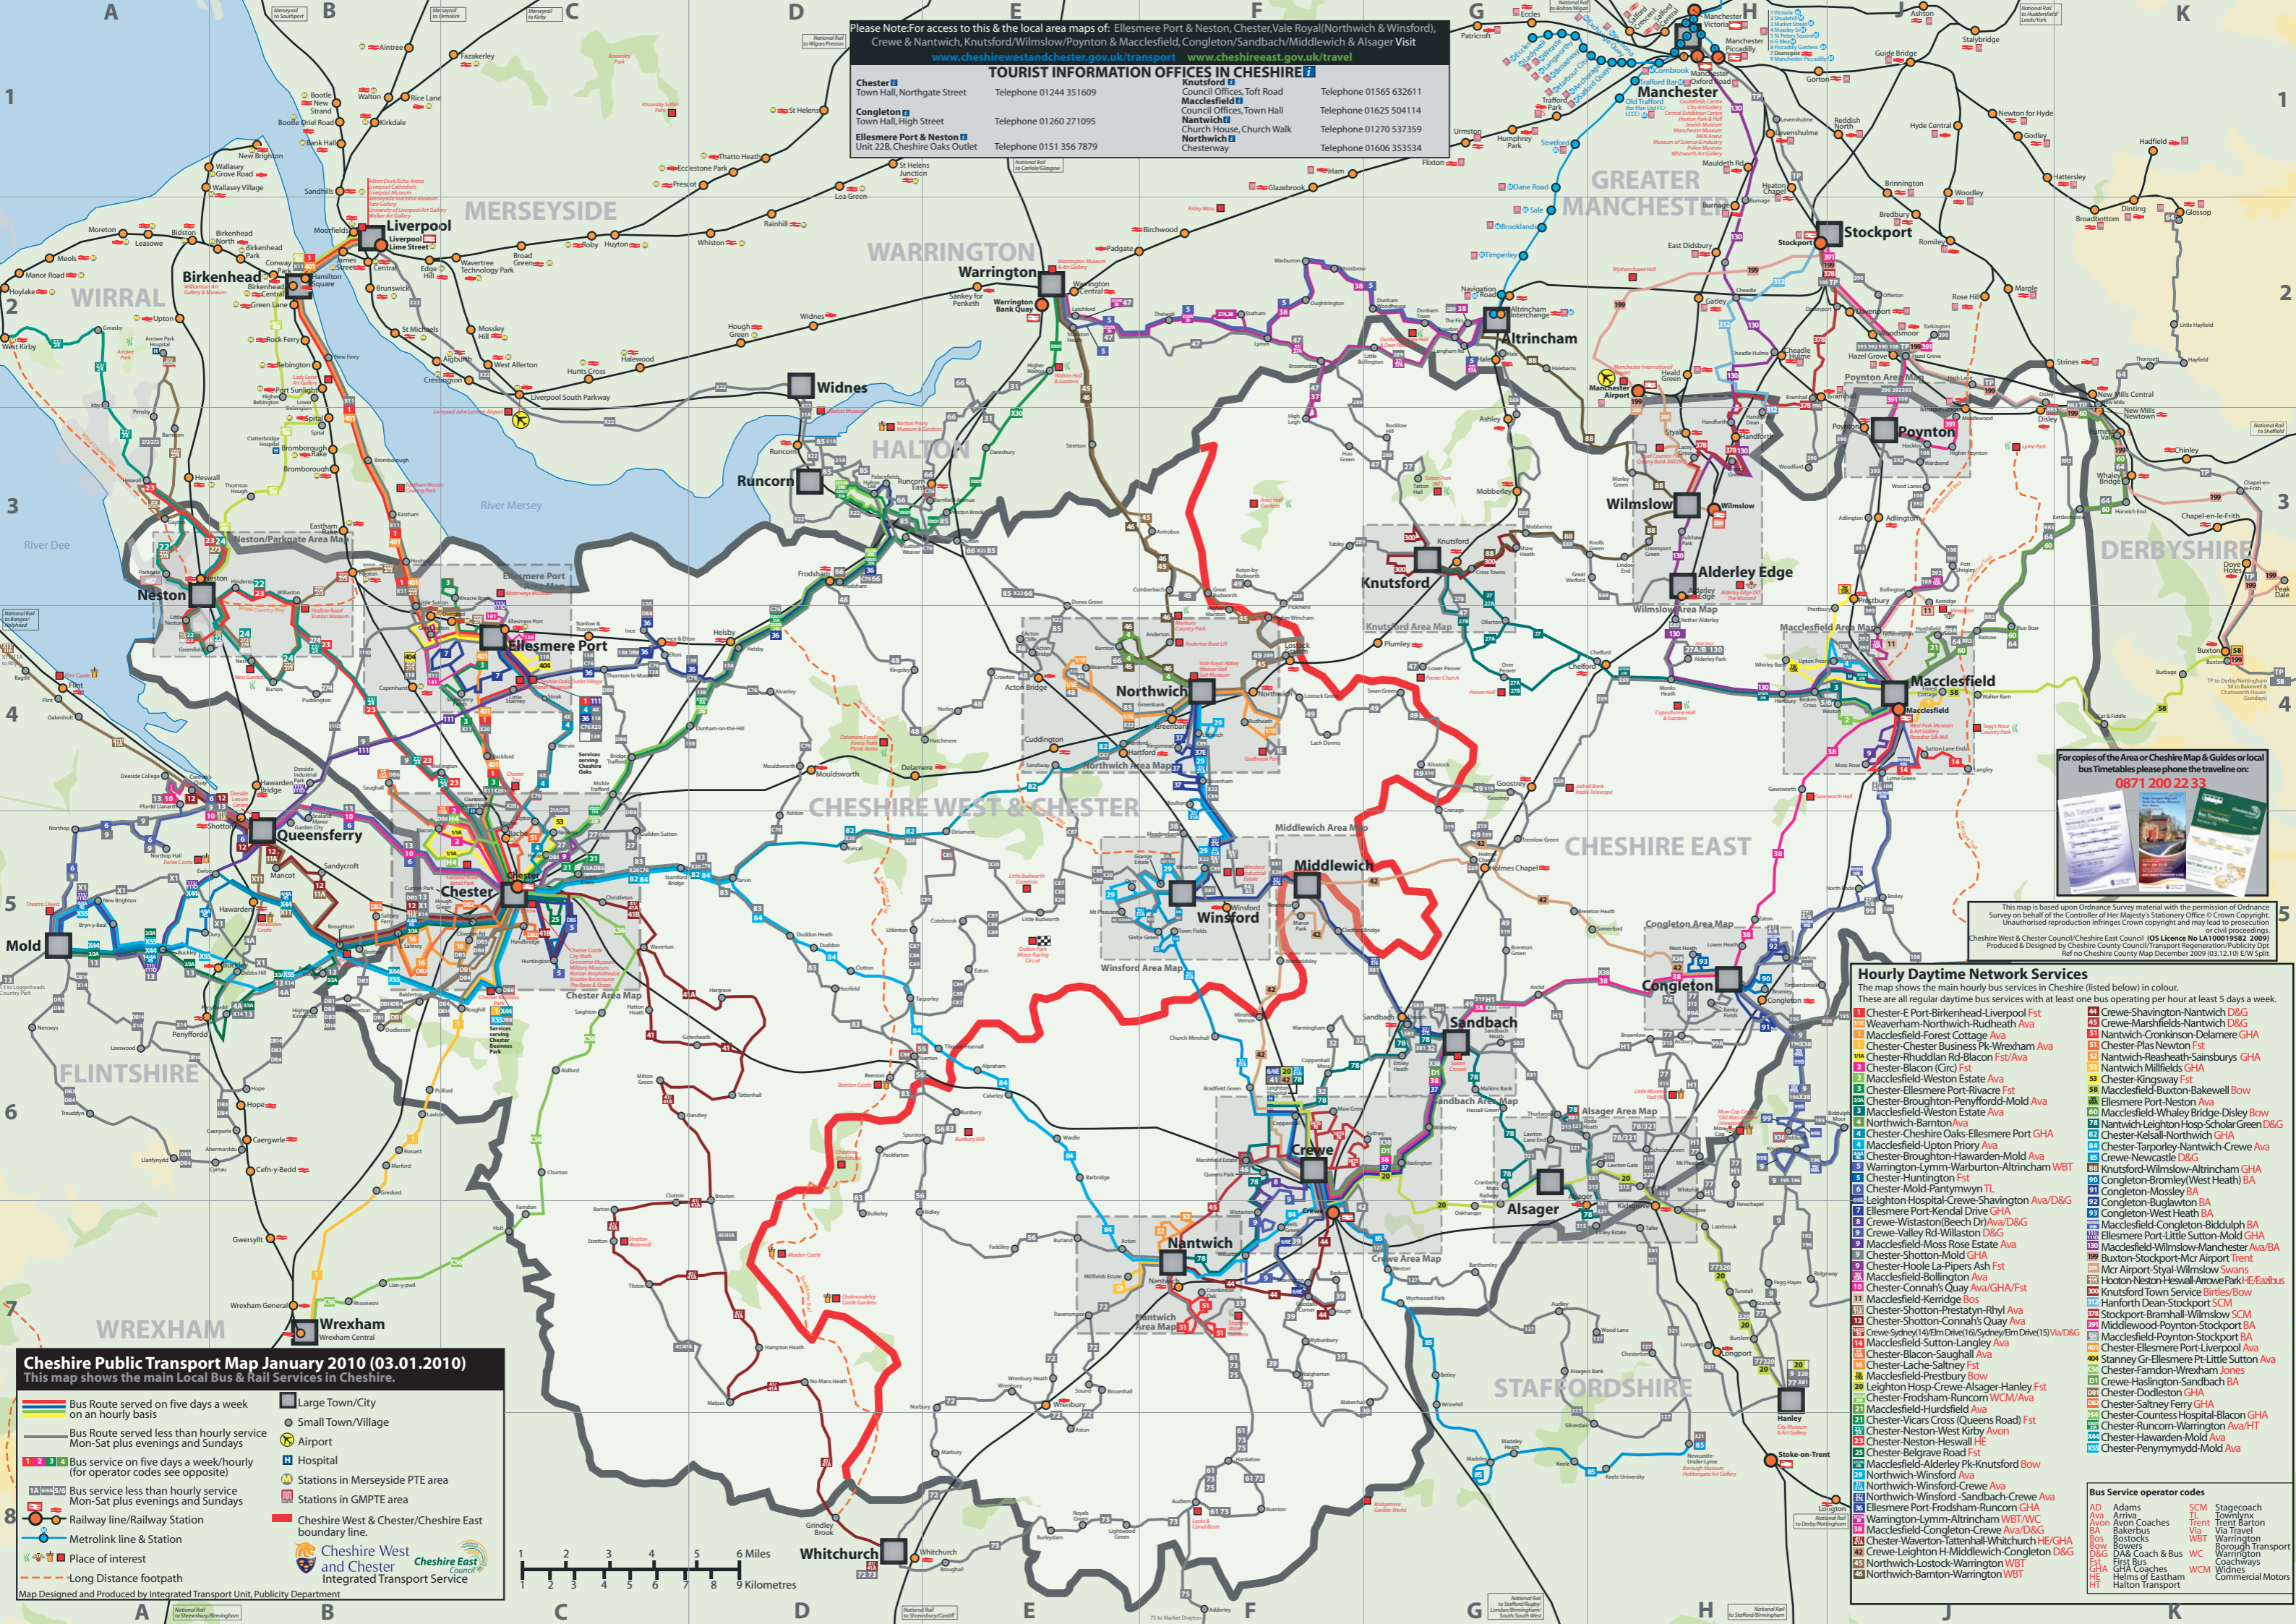

Please Note: For access to this & the local area maps of: Ellesmere Port & Neston, Chester, Vale Royal (Northwich & Winsford), Crewe & Nantwich, Knutsford/Wilmslow/Poynton & Macclesfield, Congleton/Sandbach/Middlewich & Alsager Visit www.cheshirewestandchester.gov.uk/transport www.cheshireeast.gov.uk/travel

TOURIST INFORMATION OFFICES IN CHESHIRE

Chester Town Hall, Northgate Street Telephone 01244 351609	Knutsford Council Offices, Toft Road Telephone 01565 632611
Congleton Town Hall, High Street Telephone 01260 271095	Macclesfield Council Offices, Town Hall Telephone 01625 504114
Ellesmere Port & Neston Unit 22B, Cheshire Oaks Outlet Telephone 0151 356 7879	Northwich Church House, Church Walk Telephone 01270 537359
	Northwich Chesterway Telephone 01606 353534

For copies of the Area or Cheshire Map & Guides or local bus Timetables please phone the traveline on: **0871 200 22 33**

Hourly Daytime Network Services

Bus Service operator codes

AD Adams	SCM Stagecoach
Arriva	TL Townline
Avon Coaches	Trent Barton
Bakerbus	Via Travel
Bowles	WBT Warrington
Bow	Warrington Transport
D&G DA & Coach Bus	Warrington
First Bus	Widnes
GHA GHA Coaches	WCM Warrington
HE Helms of Eastham	Widnes Commercial Motors
Halton	

Cheshire Public Transport Map January 2010 (03.01.2010)

This map shows the main Local Bus & Rail Services in Cheshire.

- Bus Route served on five days a week on an hourly basis
- Bus Route served less than hourly service Mon-Sat plus evenings and Sundays
- Bus service on five days a week/hourly (for operator codes see opposite)
- Bus service less than hourly service Mon-Sat plus evenings and Sundays
- Railway line/Railway Station
- Metrolink line & Station
- Place of interest
- Long Distance footpath
- Large Town/City
- Small Town/Village
- Airport
- Hospital
- Stations in Merseyside PTE area
- Stations in GMPTA area
- Cheshire West & Chester/Cheshire East boundary line.
- Cheshire West and Chester Integrated Transport Service
- Cheshire East Council