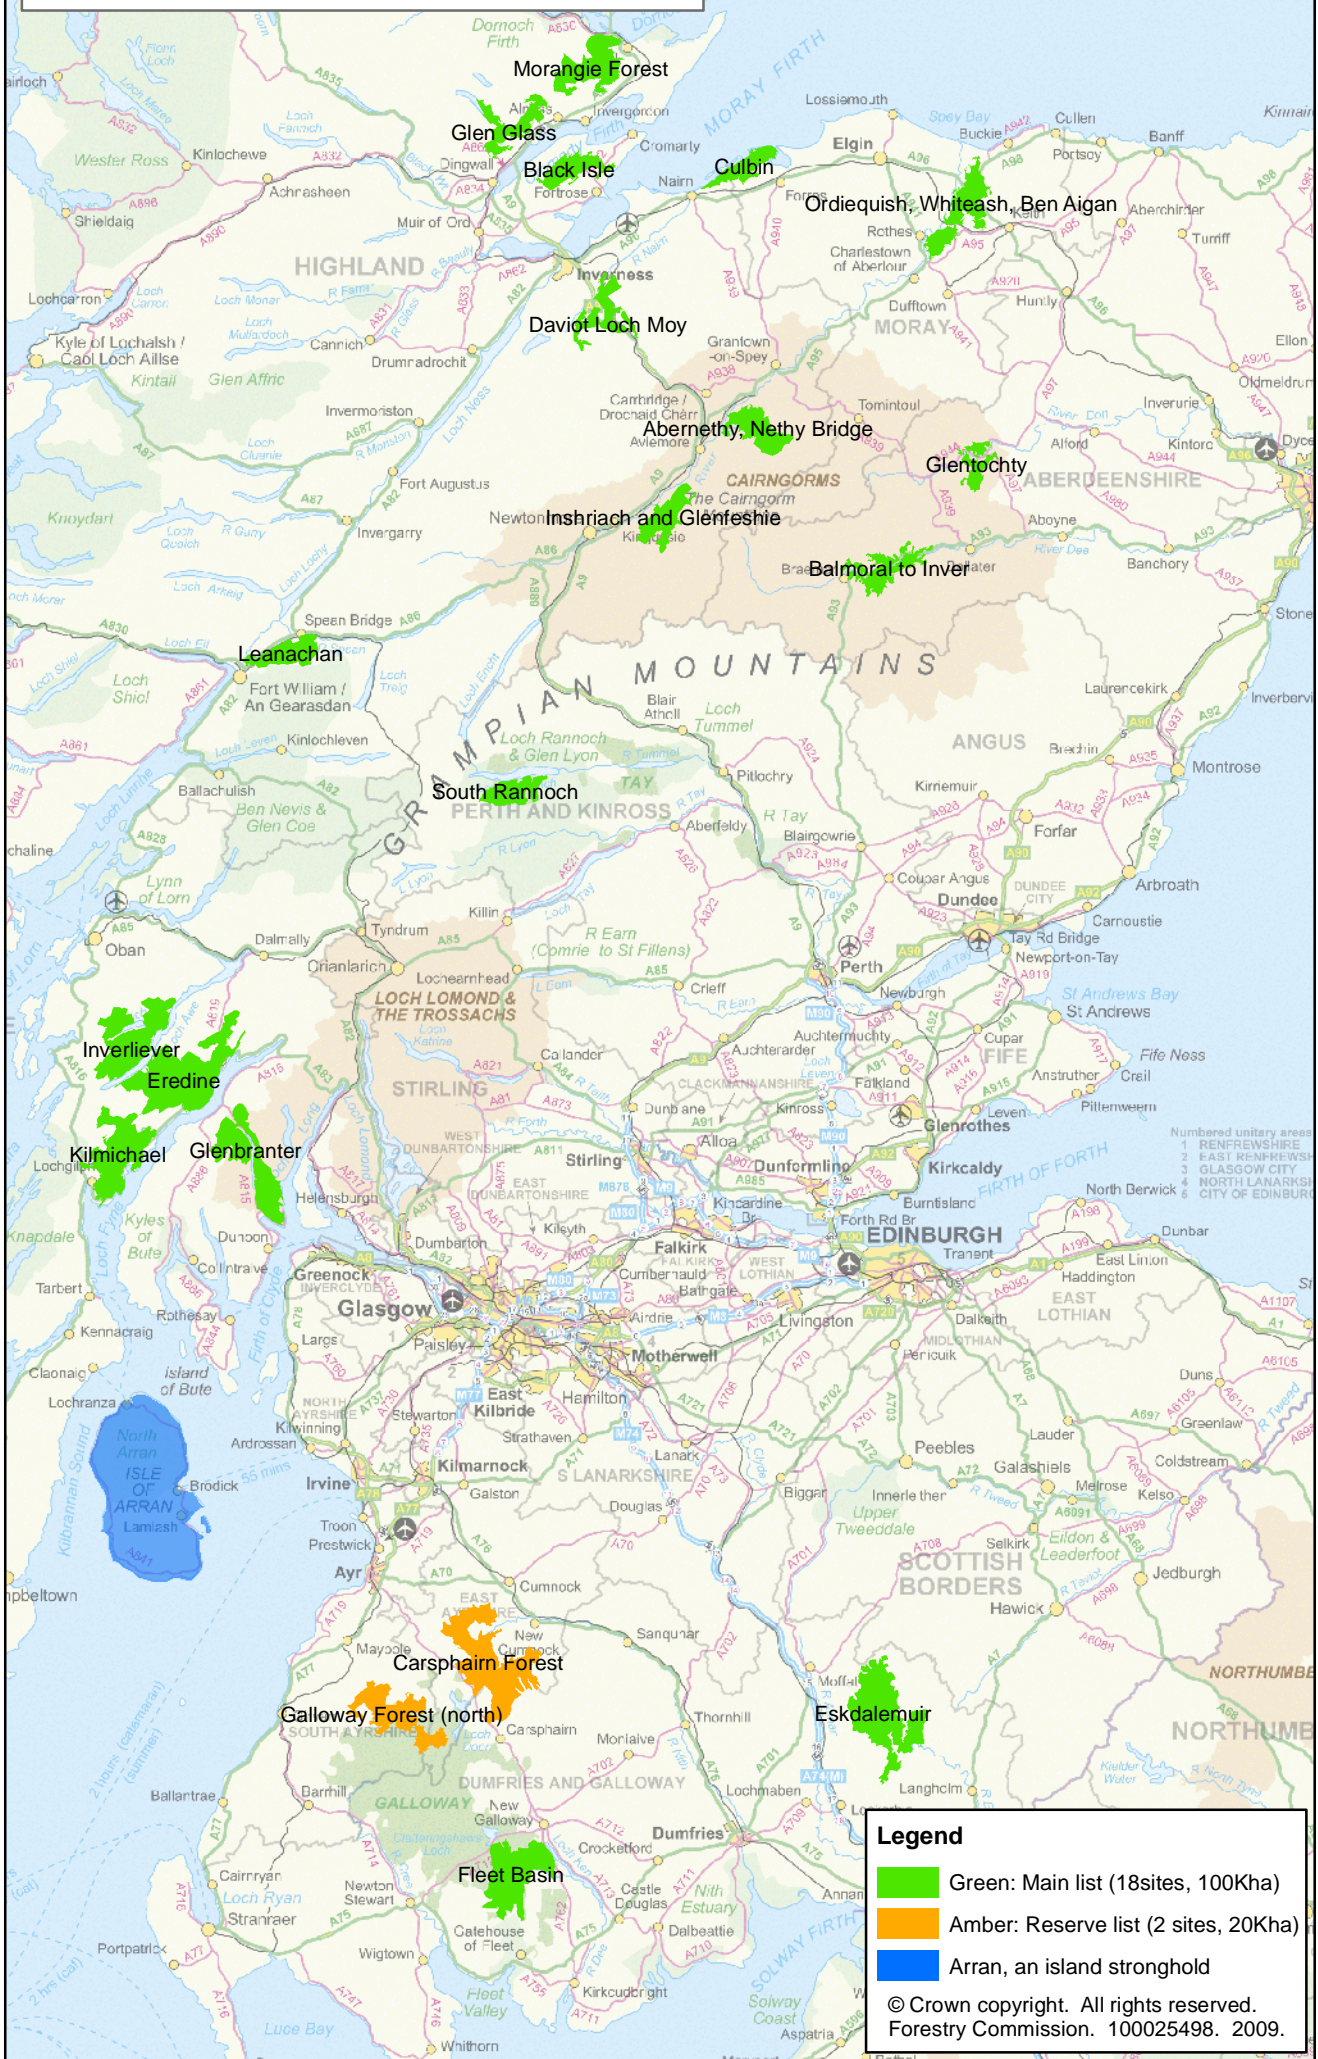

Potential Red Squirrel Strongholds

Legend

- Green: Main list (18 sites, 100Kha)
- Amber: Reserve list (2 sites, 20Kha)
- Arran, an island stronghold

© Crown copyright. All rights reserved.
Forestry Commission. 100025498. 2009.