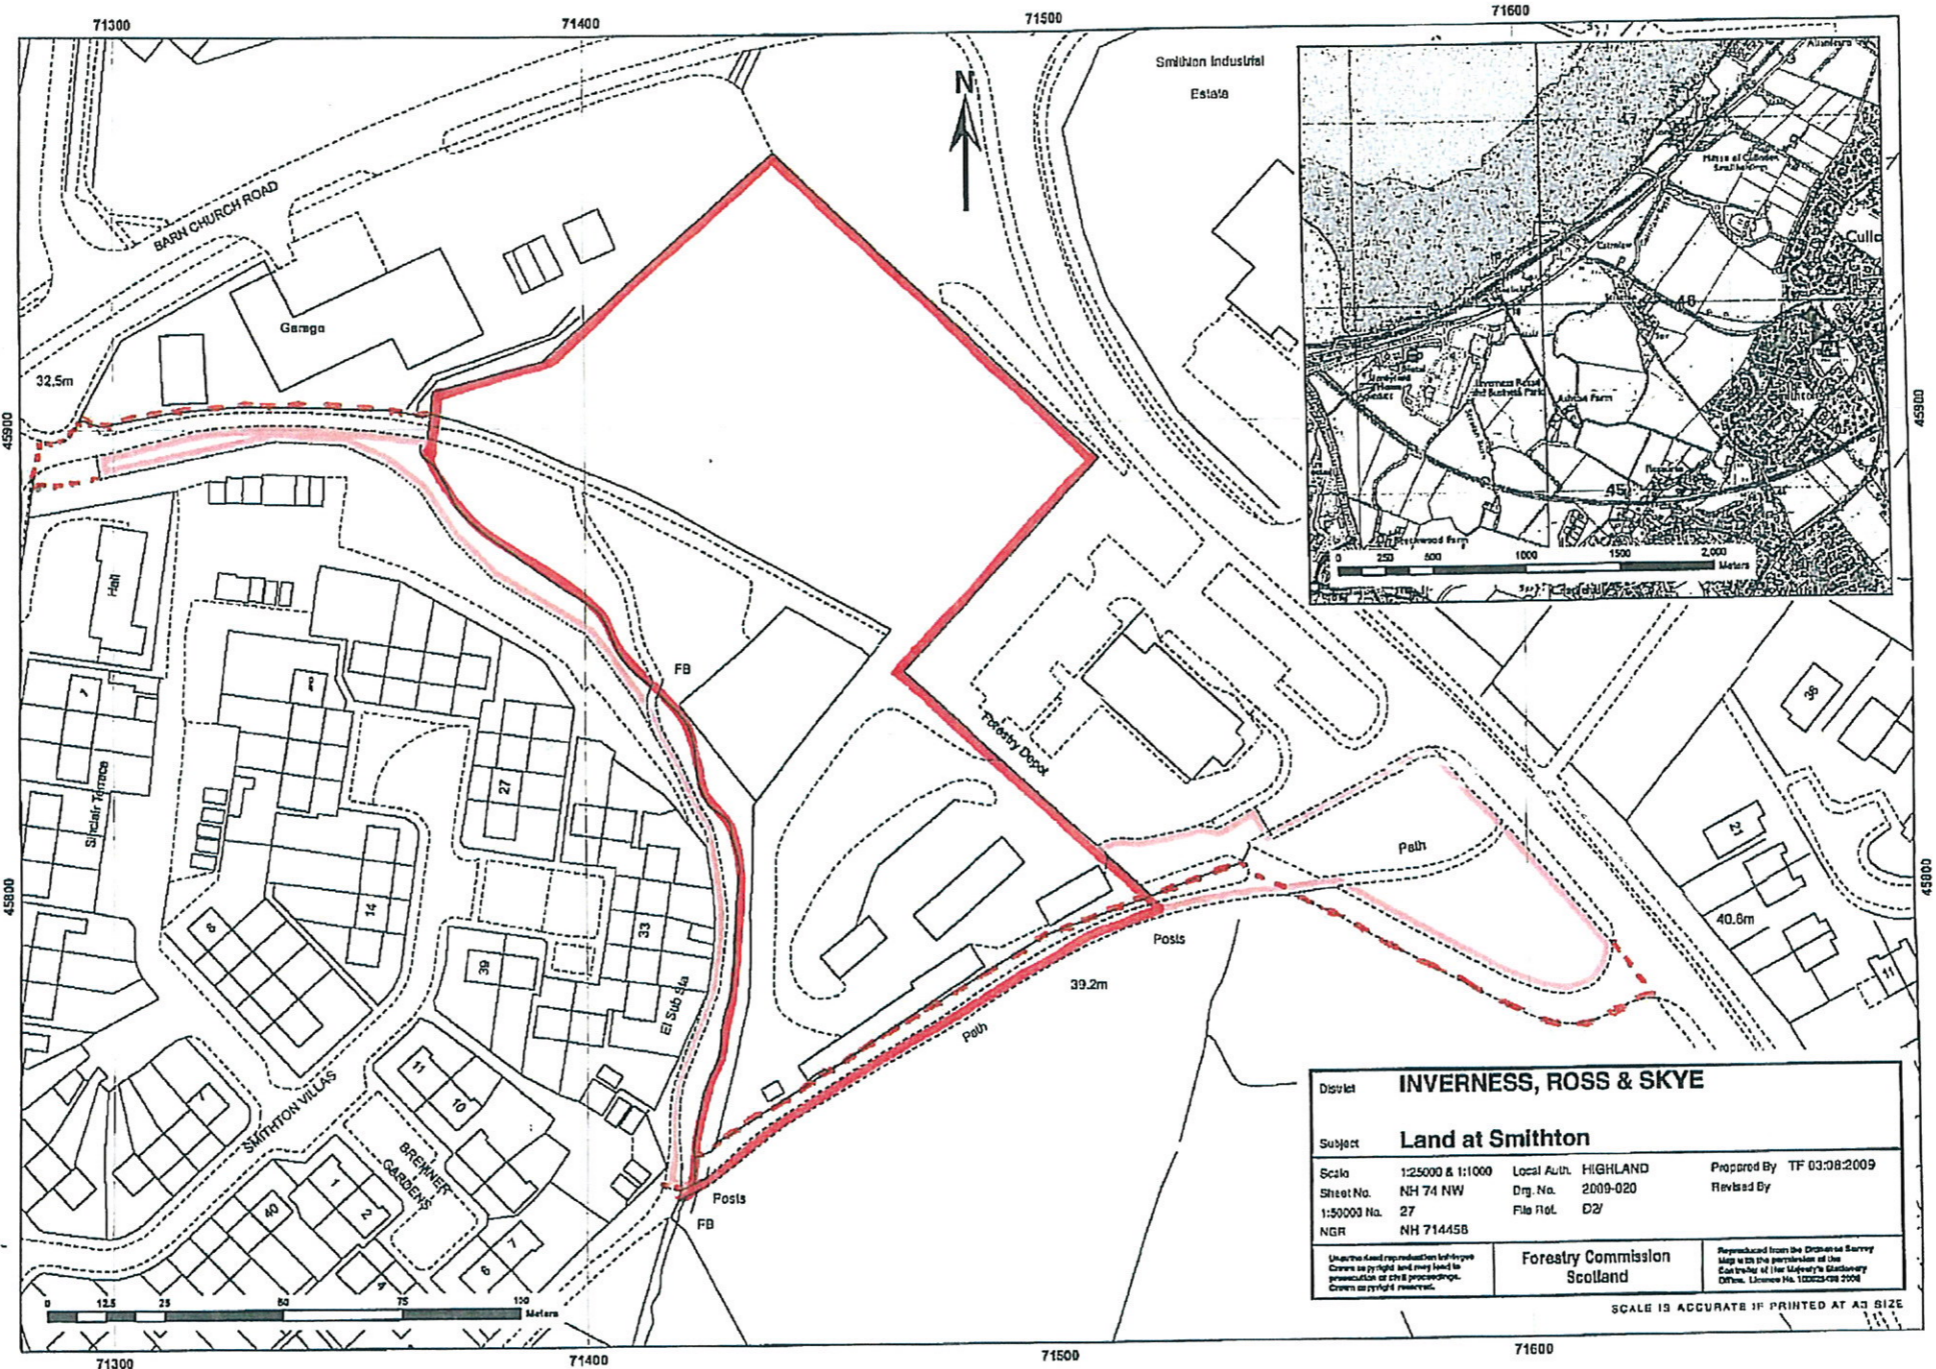

SMITHTON SITE MAP

District	<b>INVERNESS, ROSS &amp; SKYE</b>		
Subject	<b>Land at Smithton</b>		
Scale	1:25000 & 1:10000	Local Auth.	HIGHLAND
Sheet No.	NH 74 NW	Org. No.	2009-020
1:50000 No.	27	File Ref.	D2
NGR	NH 714456		
Prepared By	TF 03/08/2009		
Revised By			
Forestry Commission Scotland	<small>Reproduced from the Ordnance Survey map to the permission of the Controller of Her Majesty's Stationery Office. Licence No. 10002/08/2008</small>		

SCALE IS ACCURATE IF PRINTED AT A3 SIZE