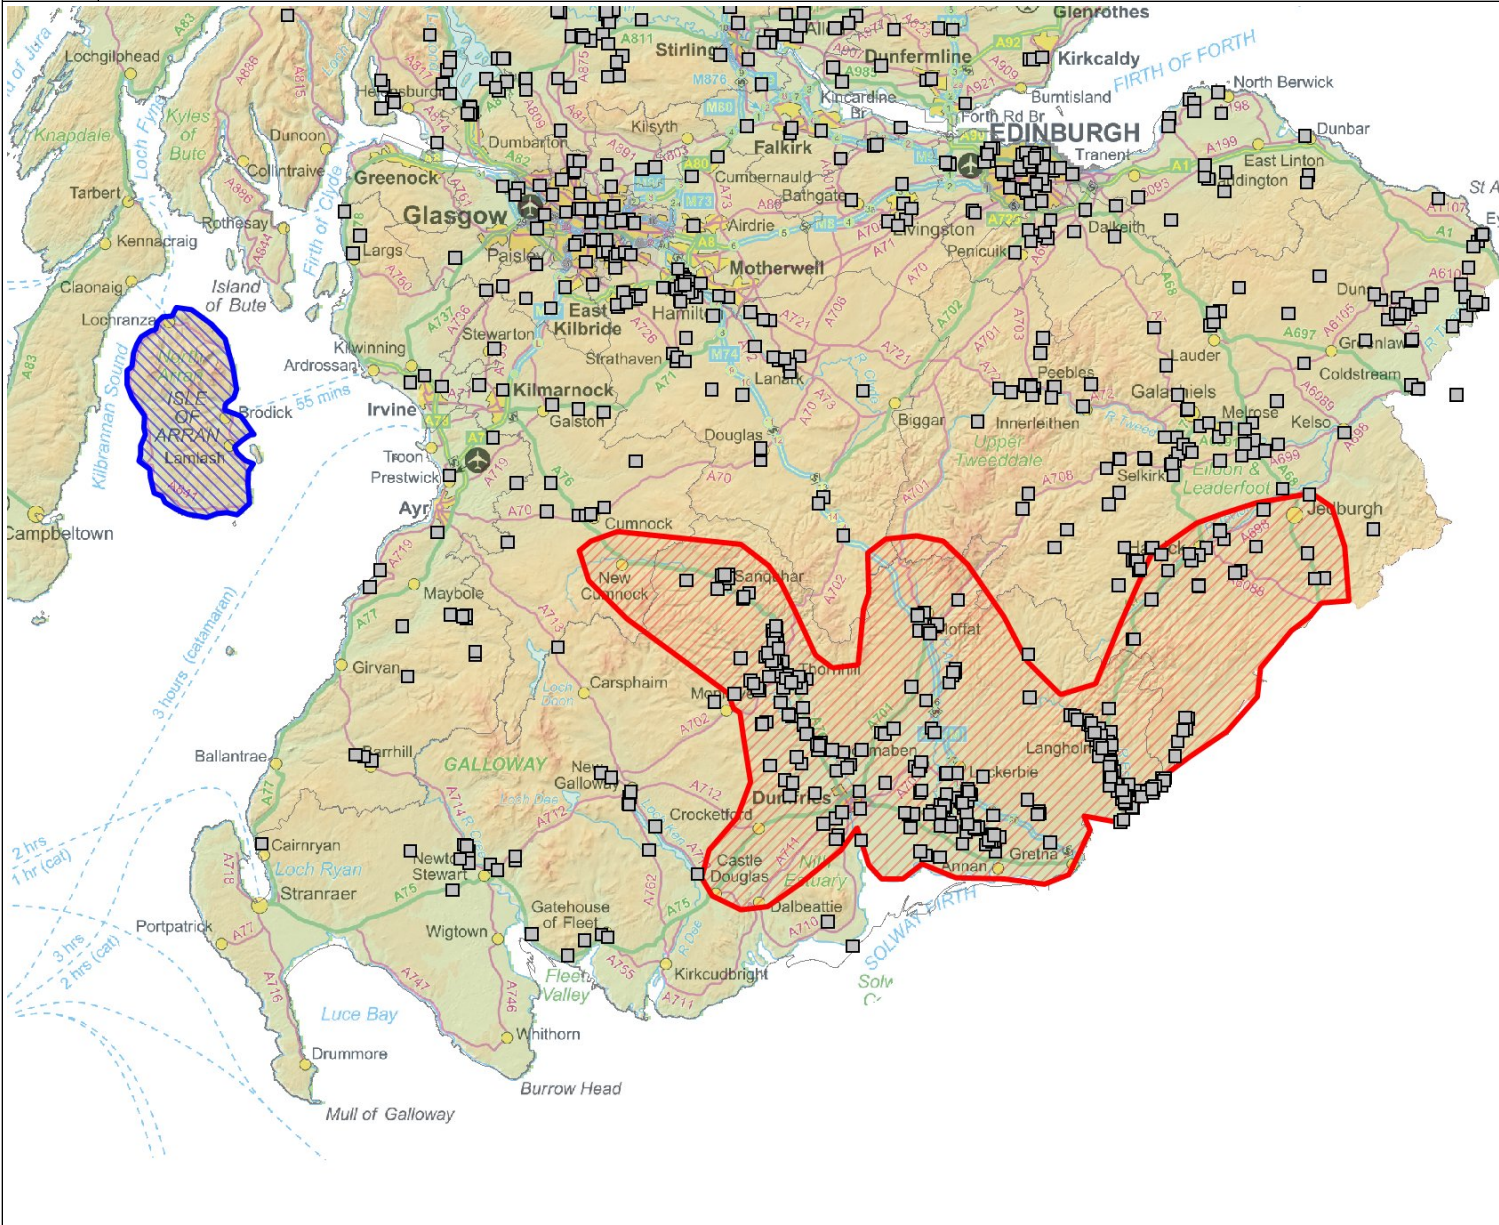

Grey Squirrel Control Strategy - South - 19 March 2009

Legend

Unitary Authority Boundaries

Printed: Mar 19, 2009 12:06:25 PM
Map produced using geo.View

©Scottish Natural Heritage, ©Scottish Office, ©Scottish Executive, ©General Register Office (Scotland), ©Crown Copyright 2008. All rights reserved. Scottish Natural Heritage 10001790. ©Scottish Rights of Way Society. ©Forest Enterprise, ©Forestry Commission, ©Highland Birchwoods. Some features of this map are based on digital spatial data licenced from the Centre for Ecology and Hydrology ©NERC (CEH) Defra and Met Office © Crown Copyright © Macaulay Institute Ordnance Survey © Crown Copyright. All rights reserved 10017908 2008