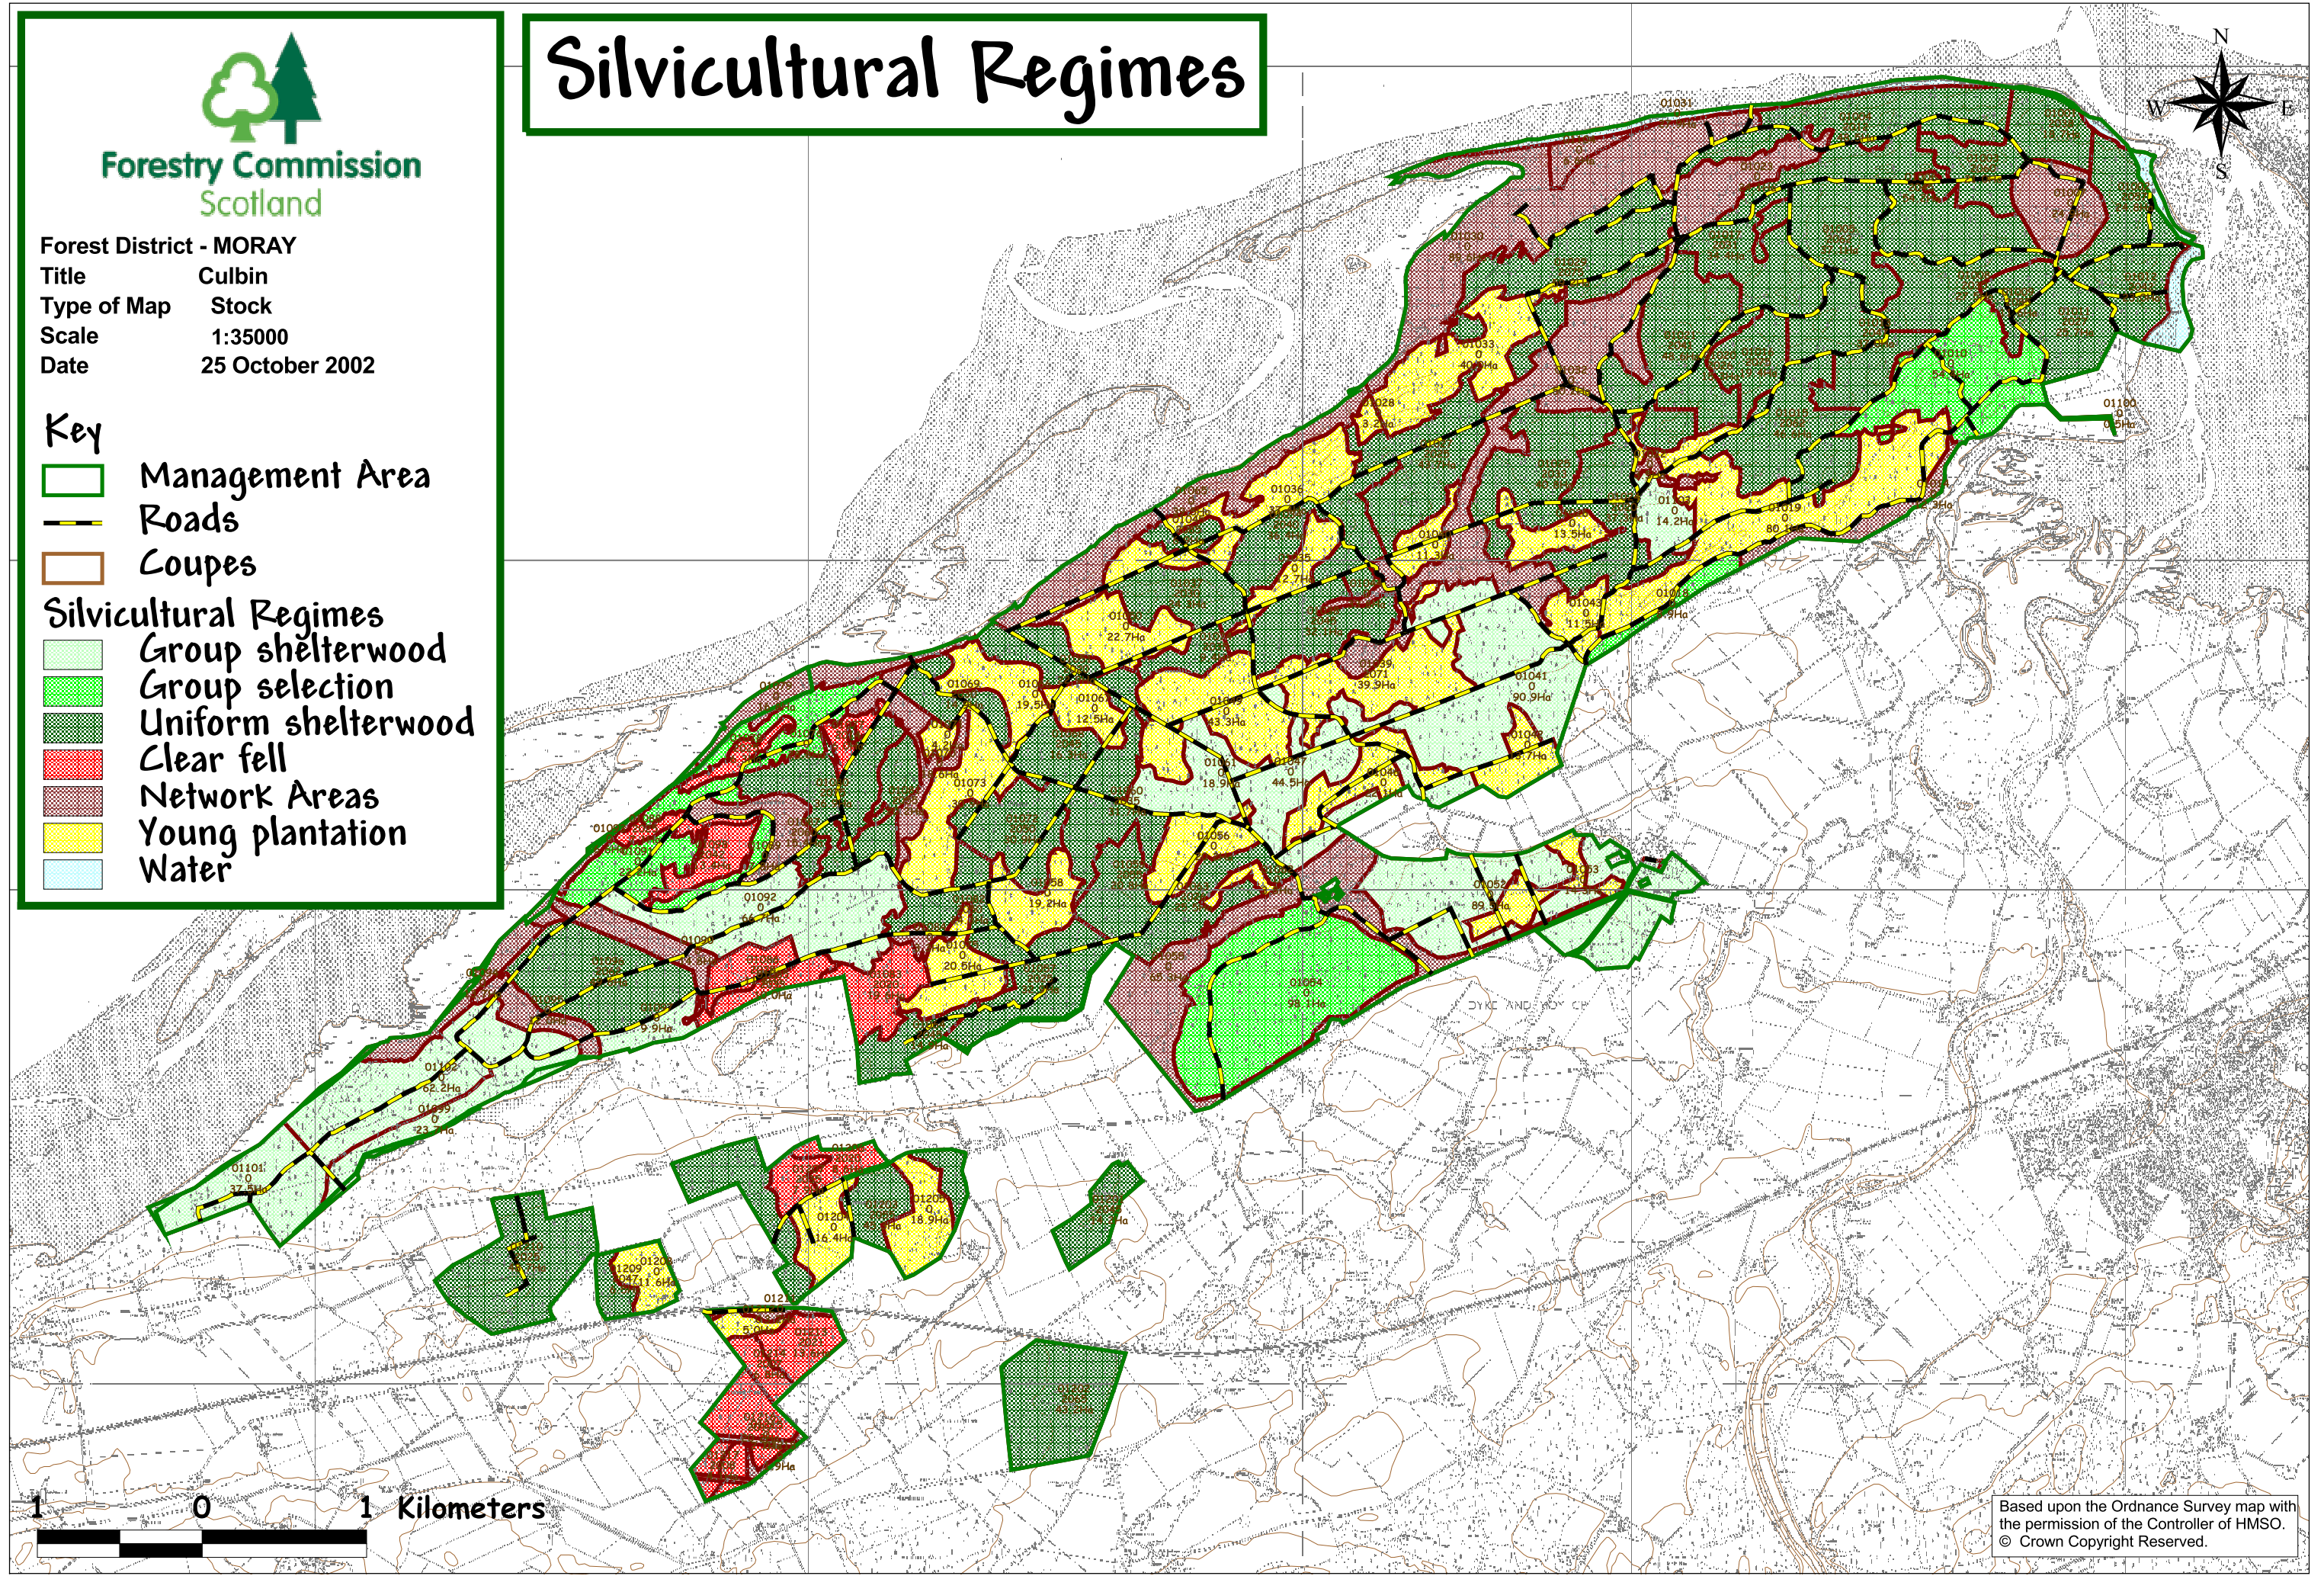

Forestry Commission
Scotland

Silvicultural Regimes

Forest District - MORAY
Title Culbin
Type of Map Stock
Scale 1:35000
Date 25 October 2002

Key

- Management Area
- Roads
- Coupes
- Silvicultural Regimes**
- Group shelterwood
- Group selection
- Uniform shelterwood
- Clear fell
- Network Areas
- Young plantation
- Water

Based upon the Ordnance Survey map with the permission of the Controller of HMSO. © Crown Copyright Reserved.