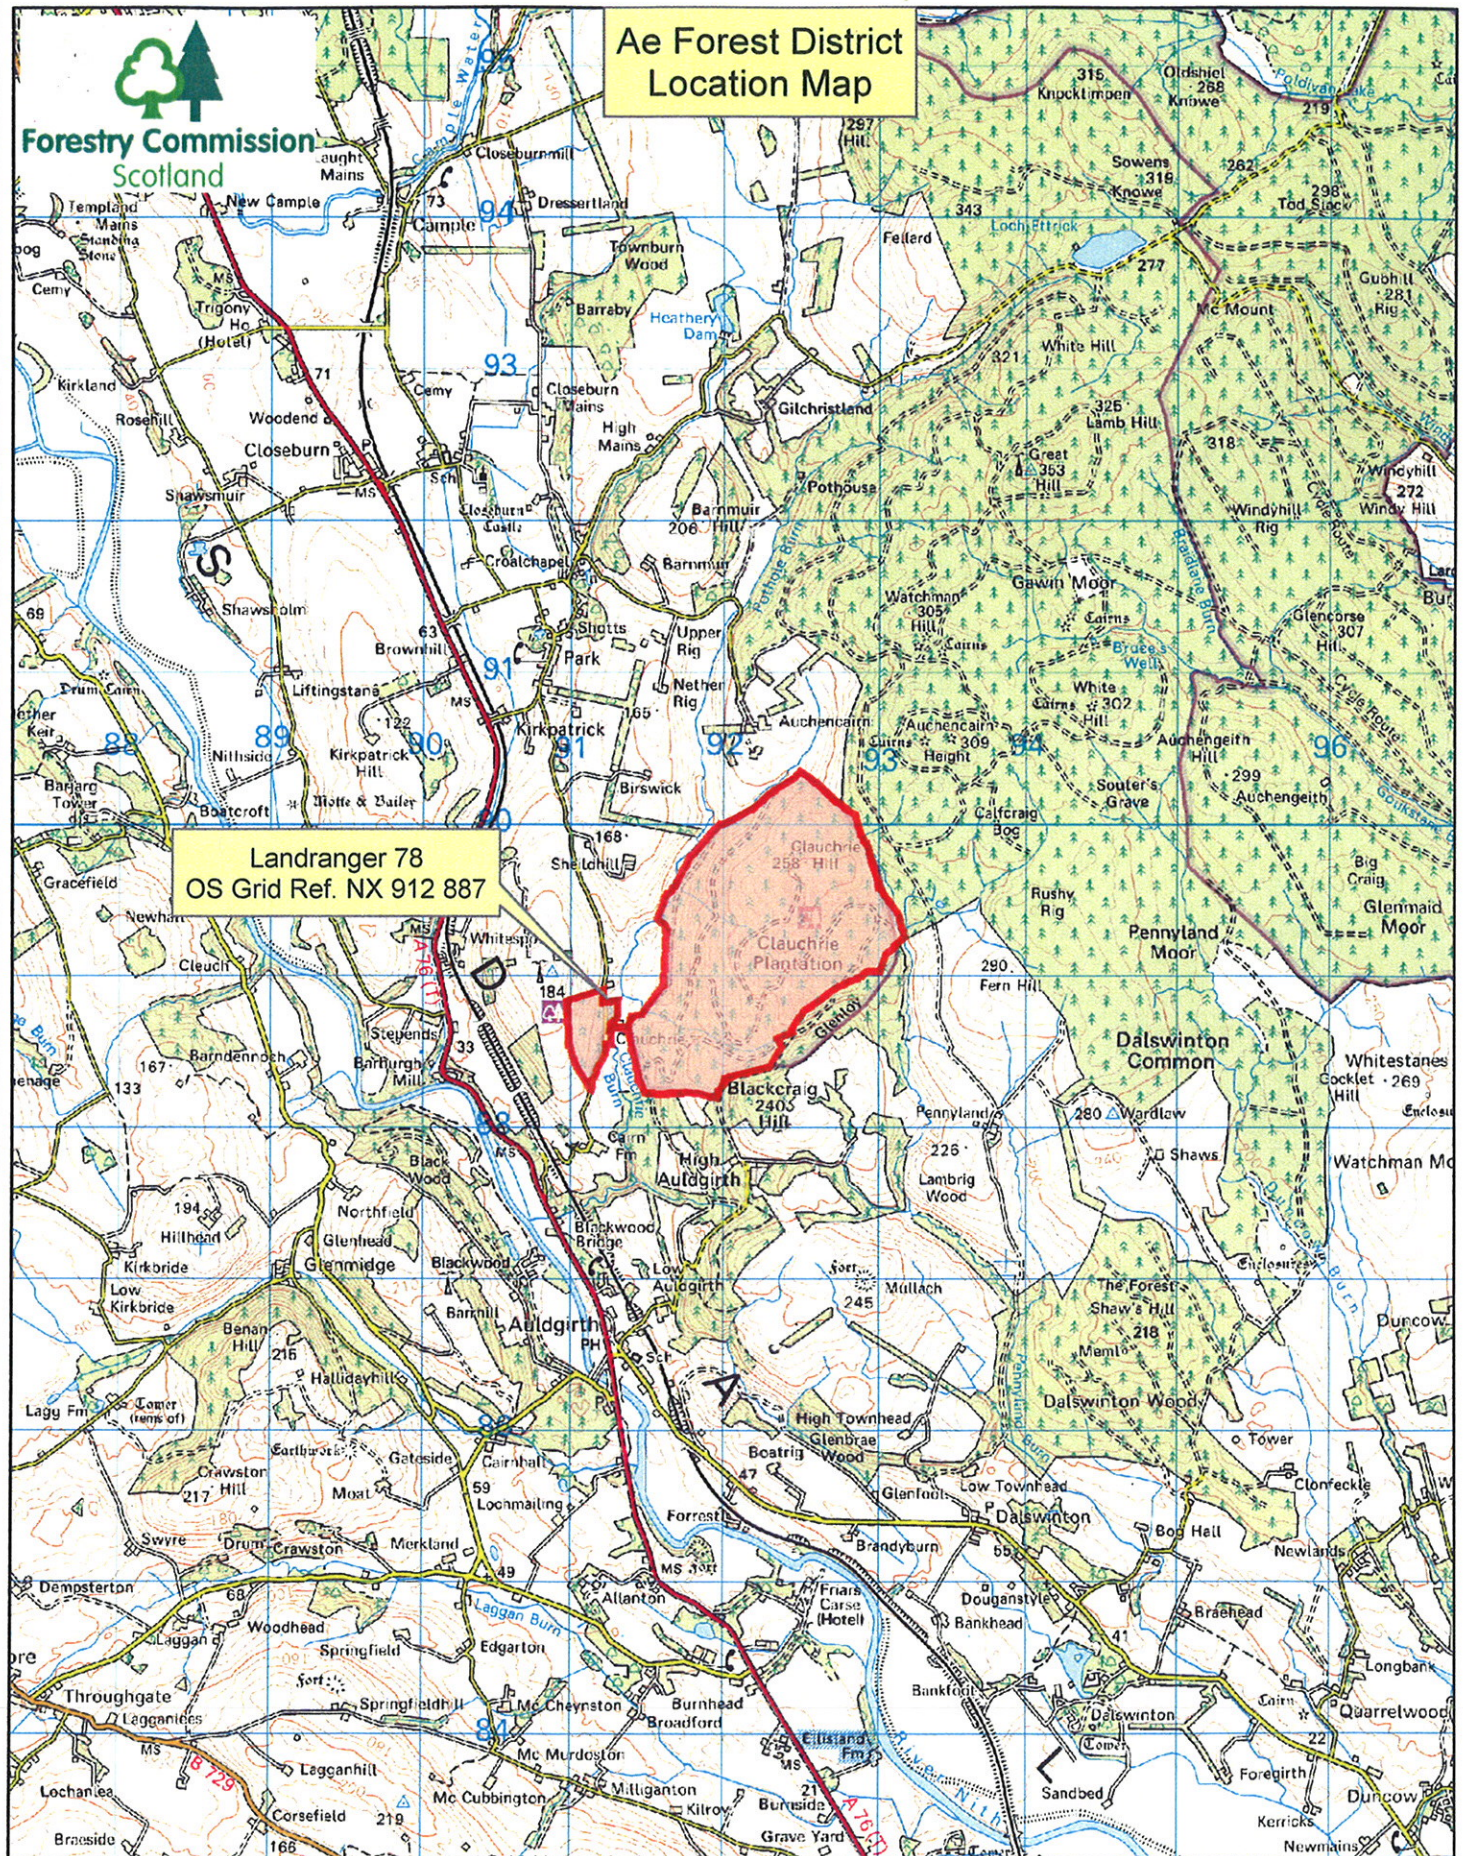

Forestry Commission
Scotland

Ae Forest District Location Map

Landranger 78
OS Grid Ref. NX 912 887

Clauchrie Forest

Scale

1:50,000