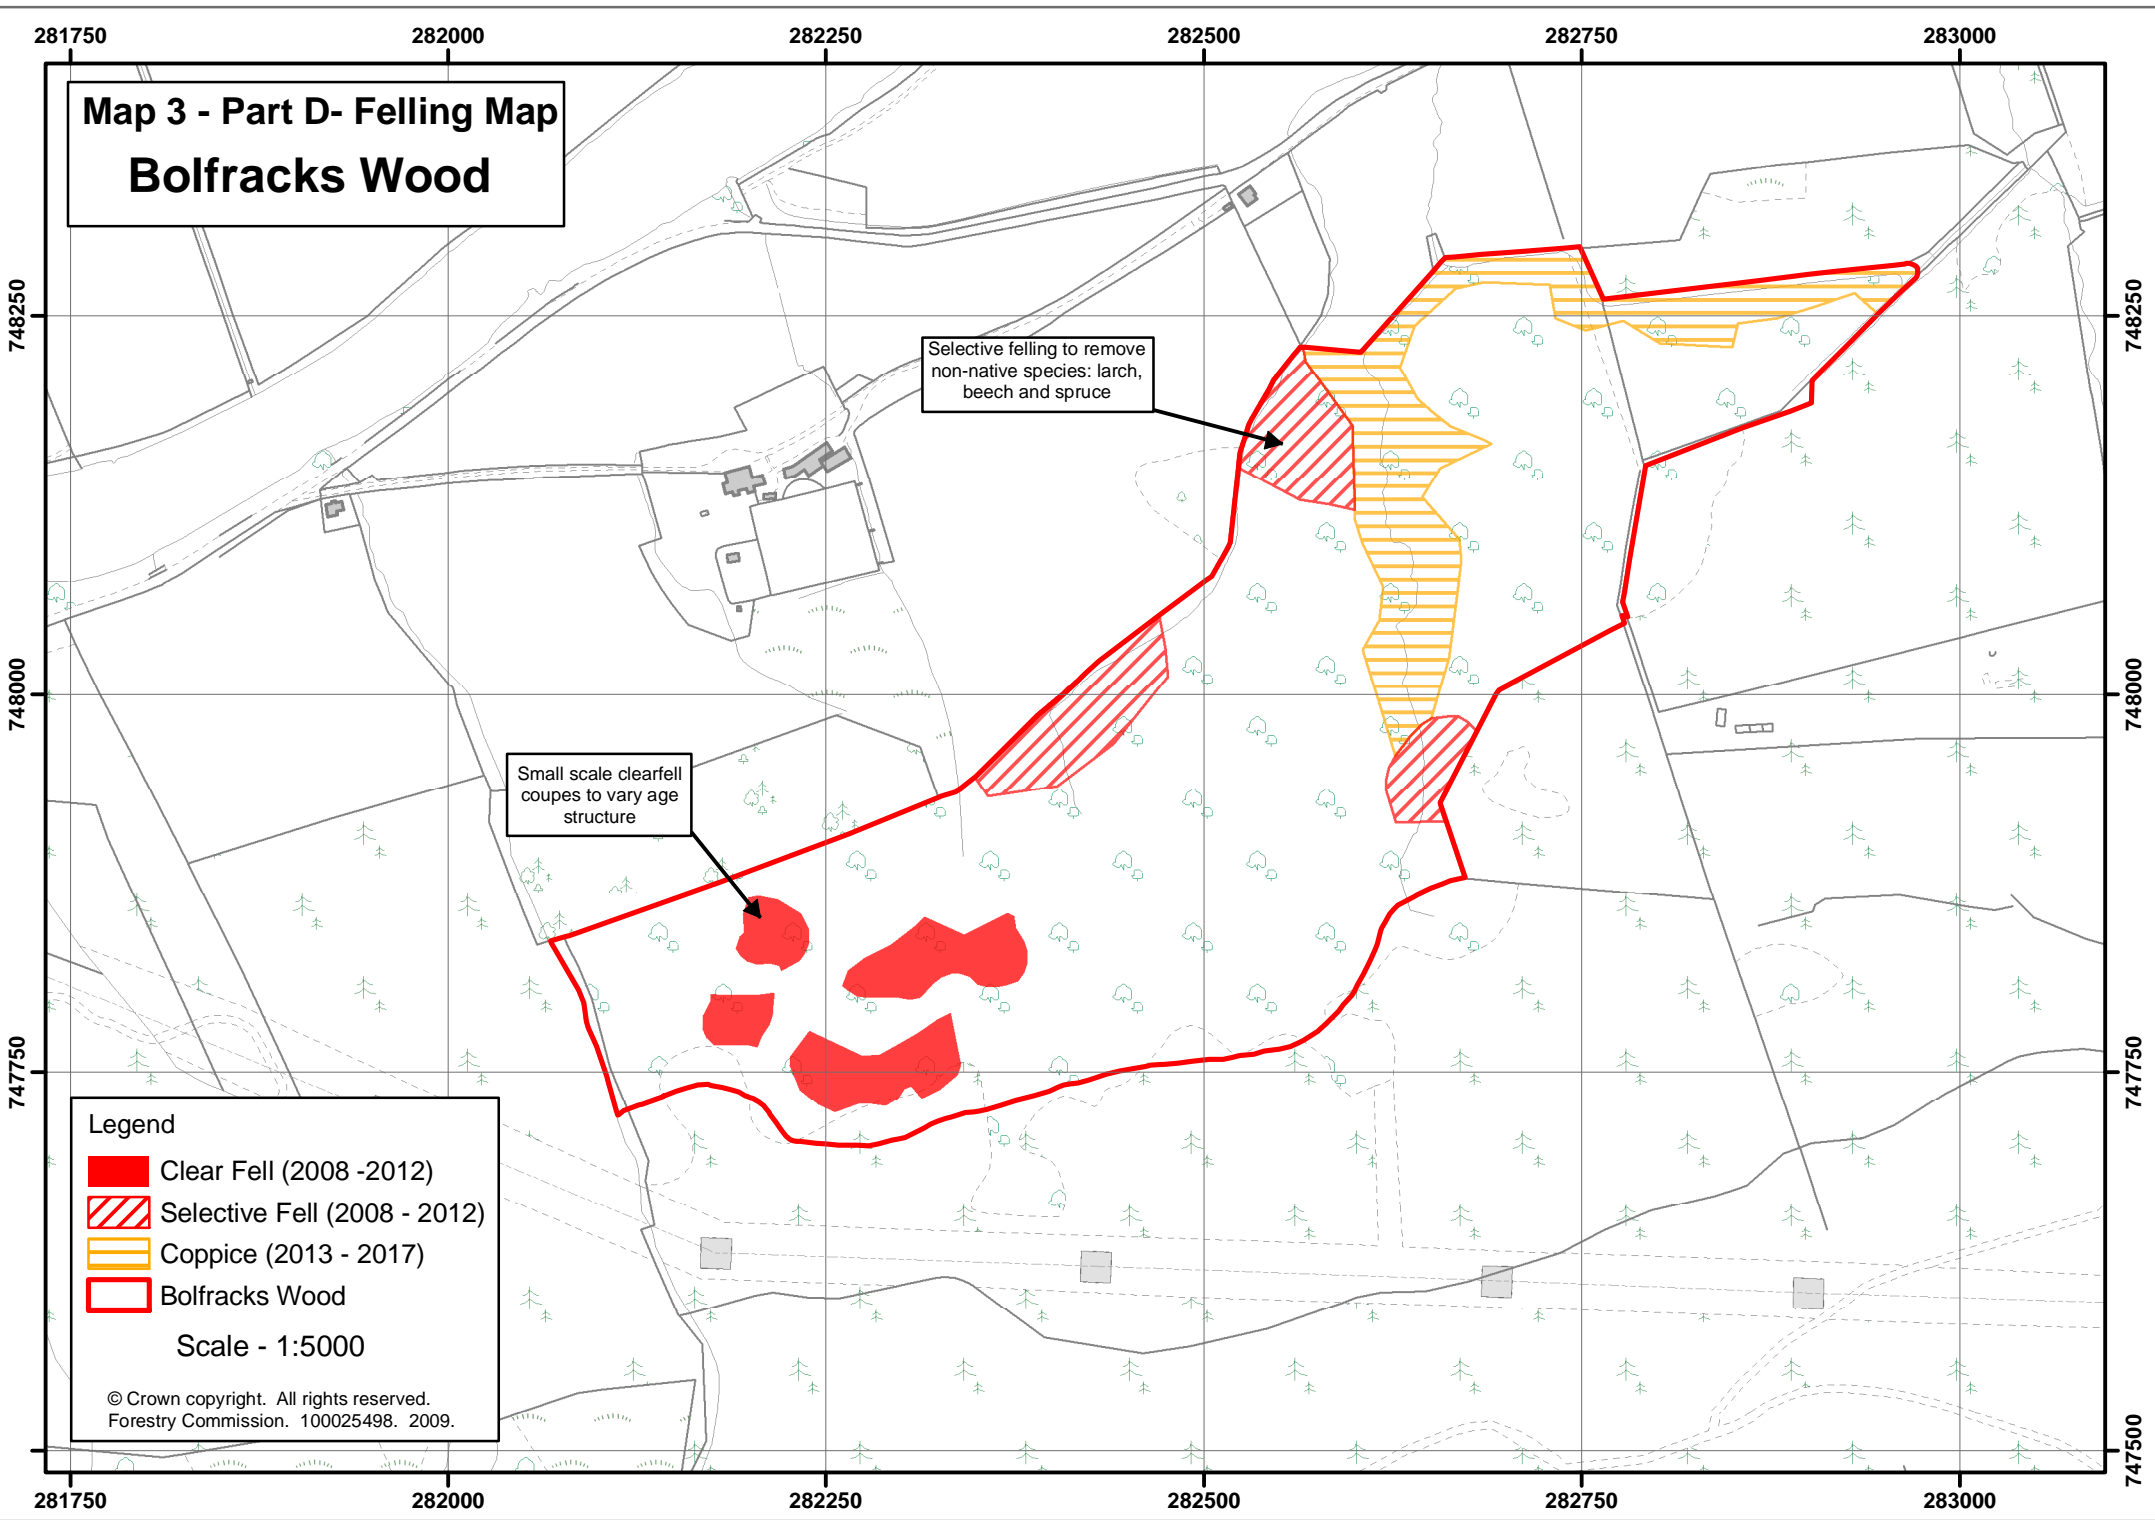

Map 3 - Part D- Felling Map Bolfracks Wood

Selective felling to remove non-native species: larch, beech and spruce

Small scale clearfell coupes to vary age structure

Legend

- Clear Fell (2008 -2012)
- Selective Fell (2008 - 2012)
- Coppice (2013 - 2017)
- Bolfracks Wood

Scale - 1:5000

© Crown copyright. All rights reserved.
Forestry Commission. 100025498. 2009.

This map is for demonstrative purposes and may not be to scale