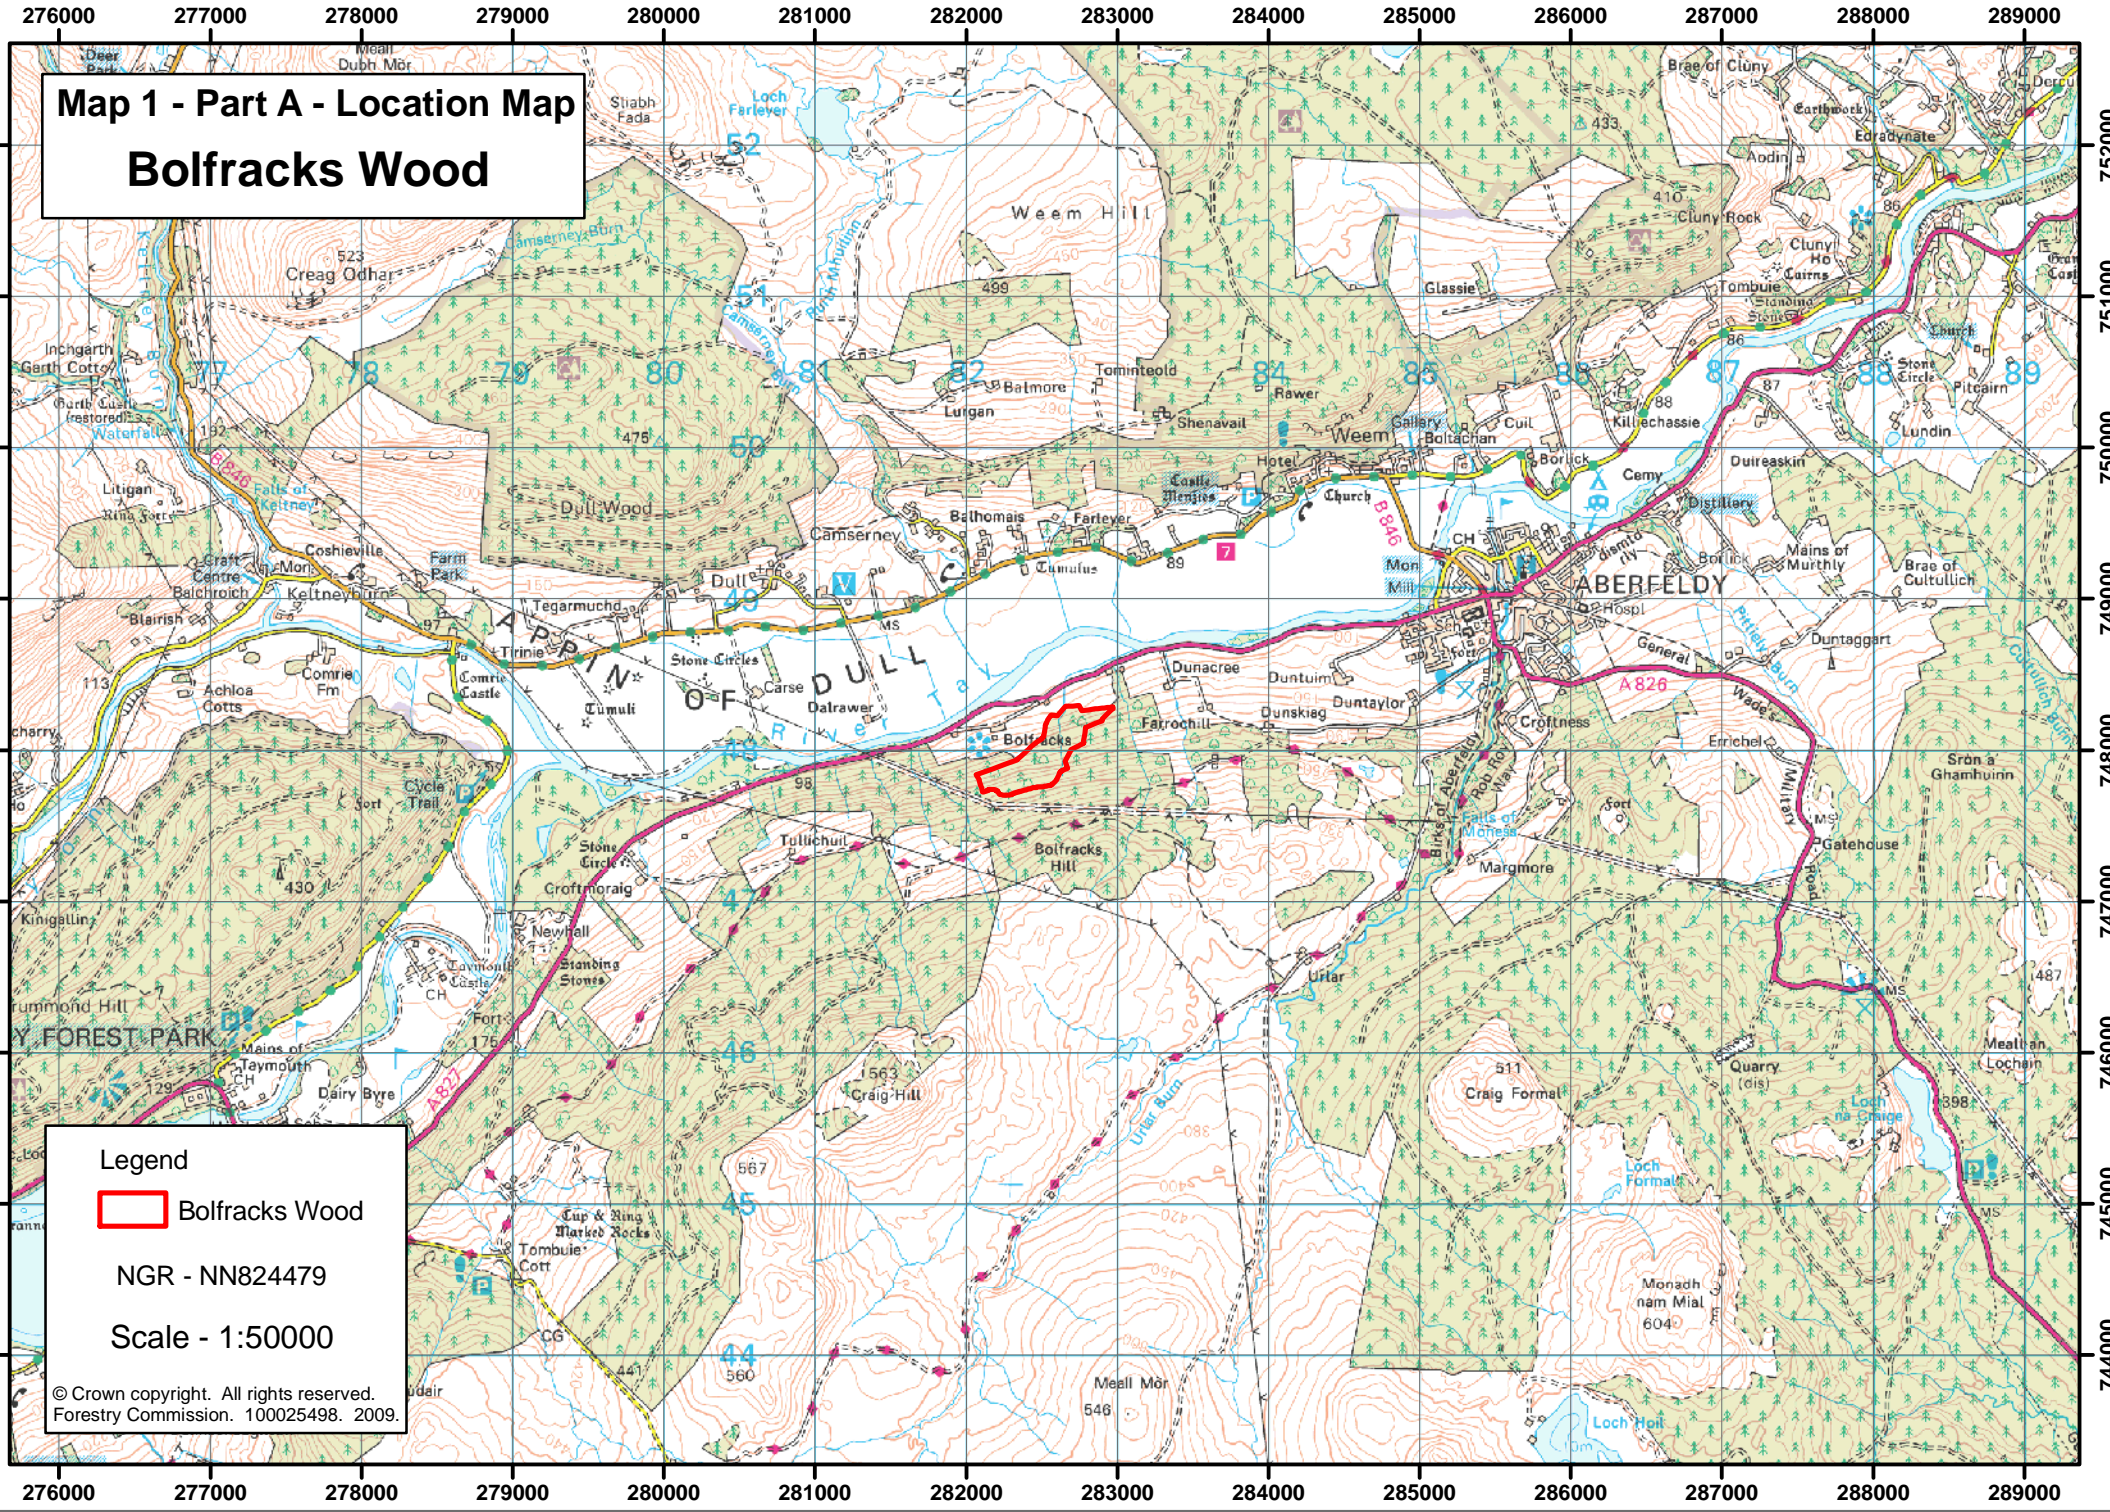

Map 1 - Part A - Location Map

Bolfracks Wood

Legend

-  Bolfracks Wood

NGR - NN824479

Scale - 1:50000

© Crown copyright. All rights reserved.
Forestry Commission. 100025498. 2009.

This map is for demonstrative purposes and may not be to scale