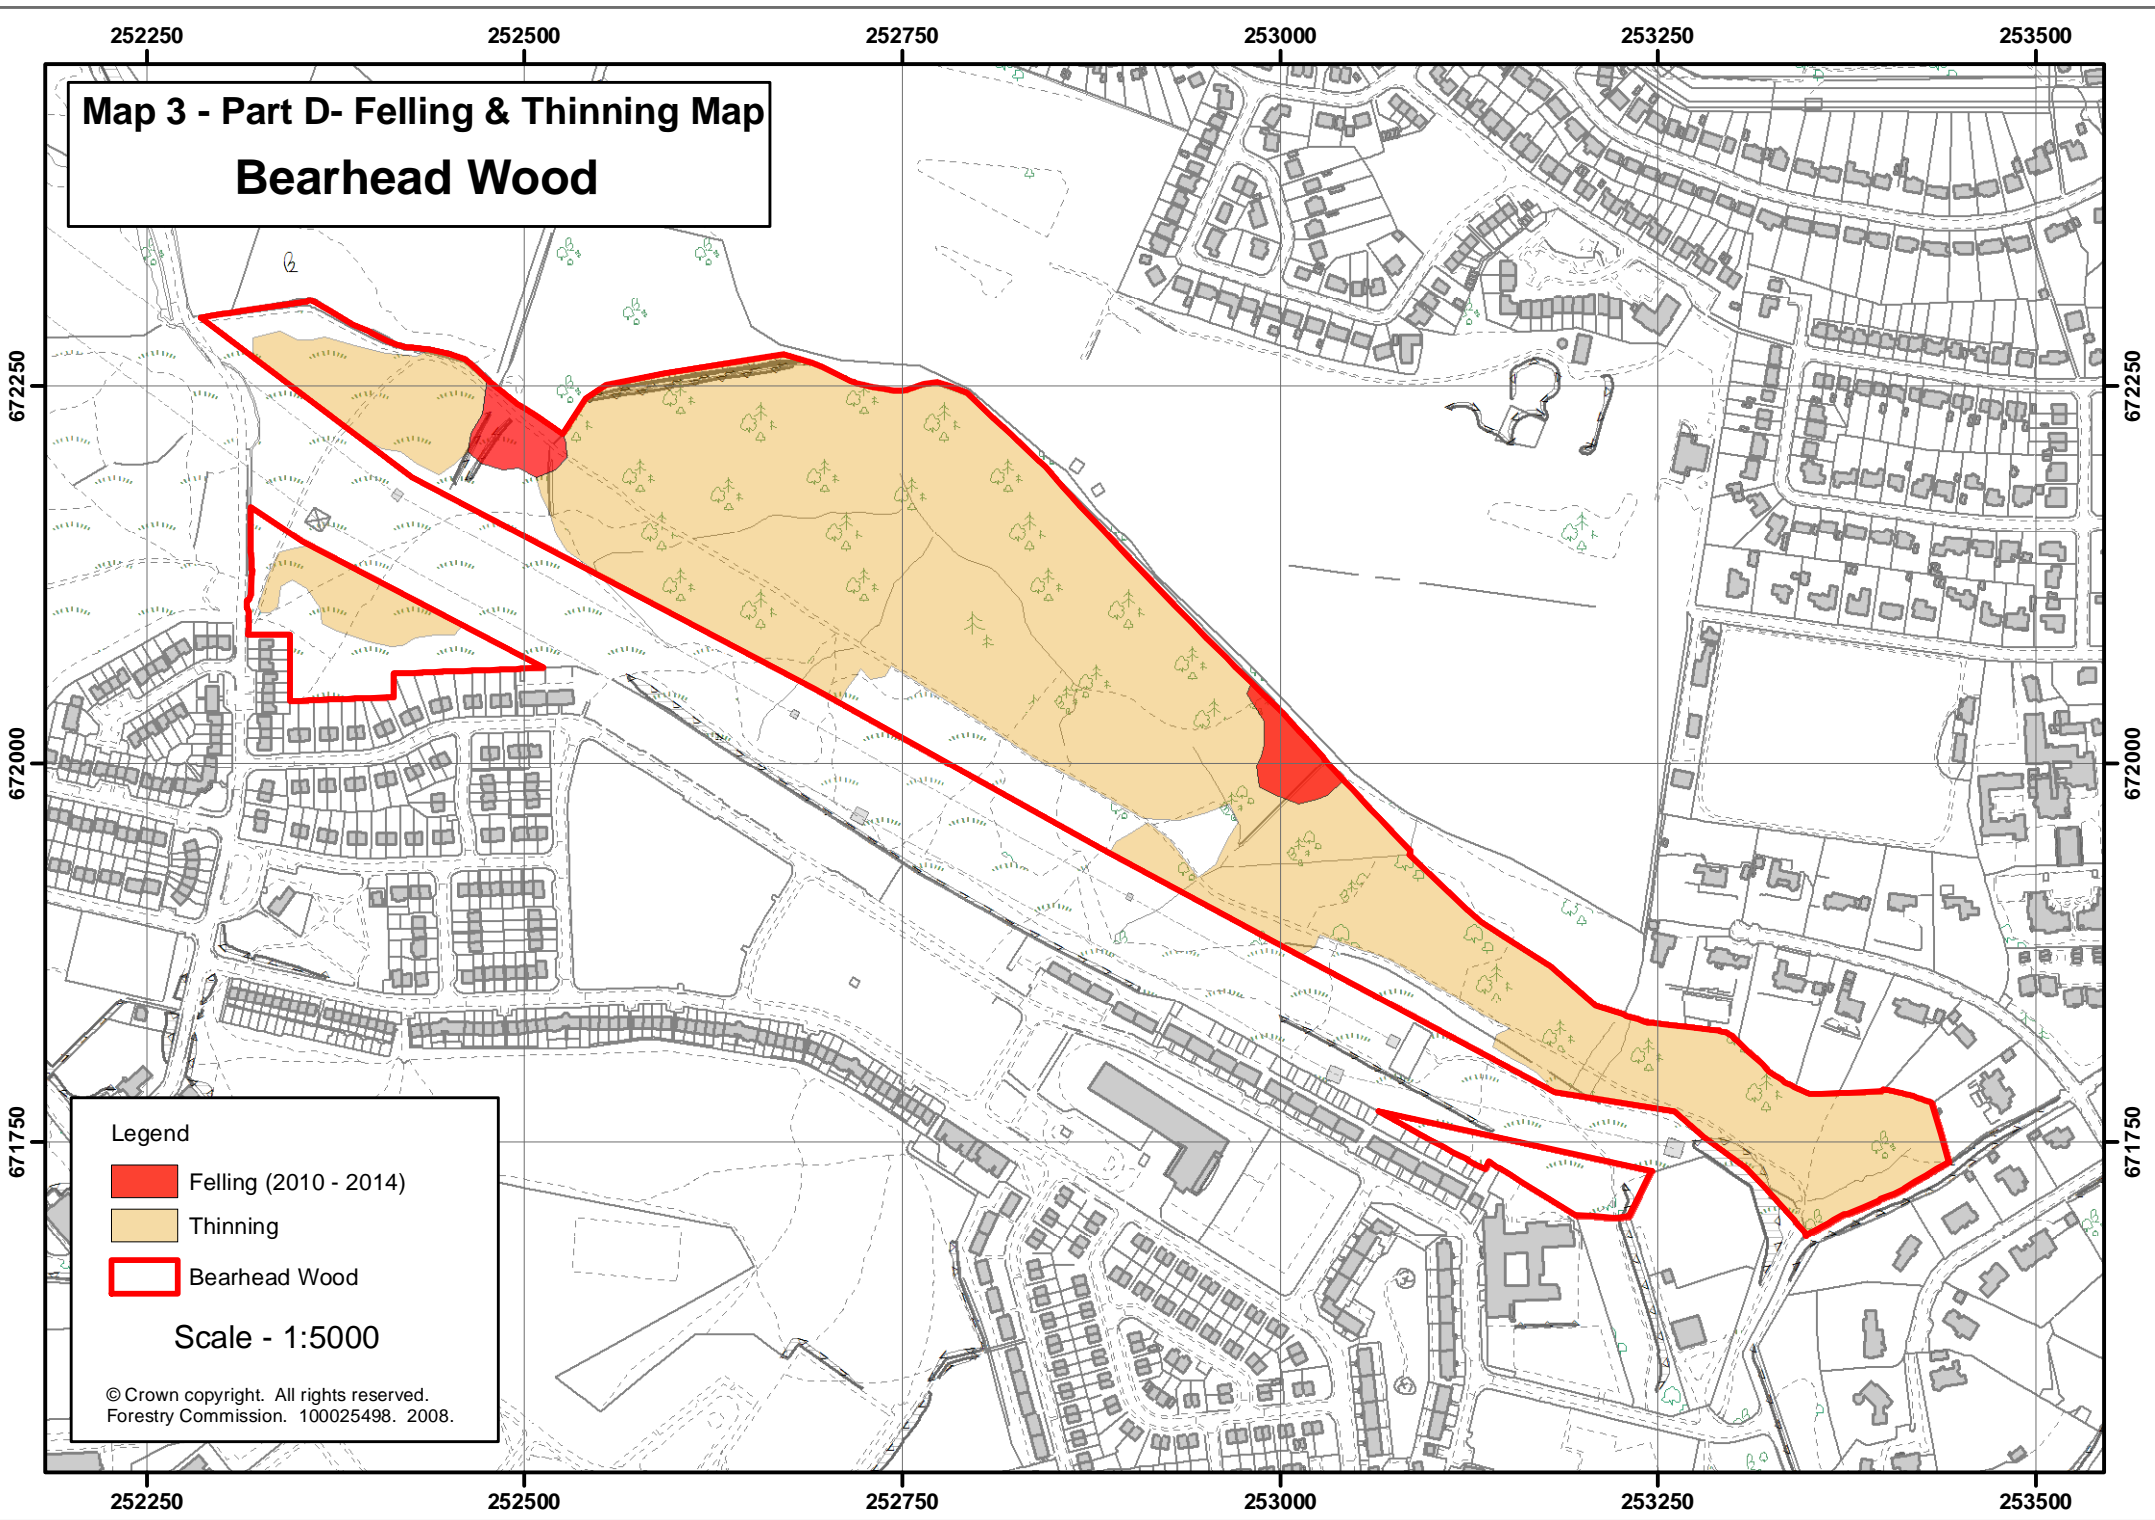

Map 3 - Part D - Felling & Thinning Map Bearhead Wood

Legend

- Felling (2010 - 2014)
- Thinning
- Bearhead Wood

Scale - 1:5000

© Crown copyright. All rights reserved.
Forestry Commission. 100025498. 2008.